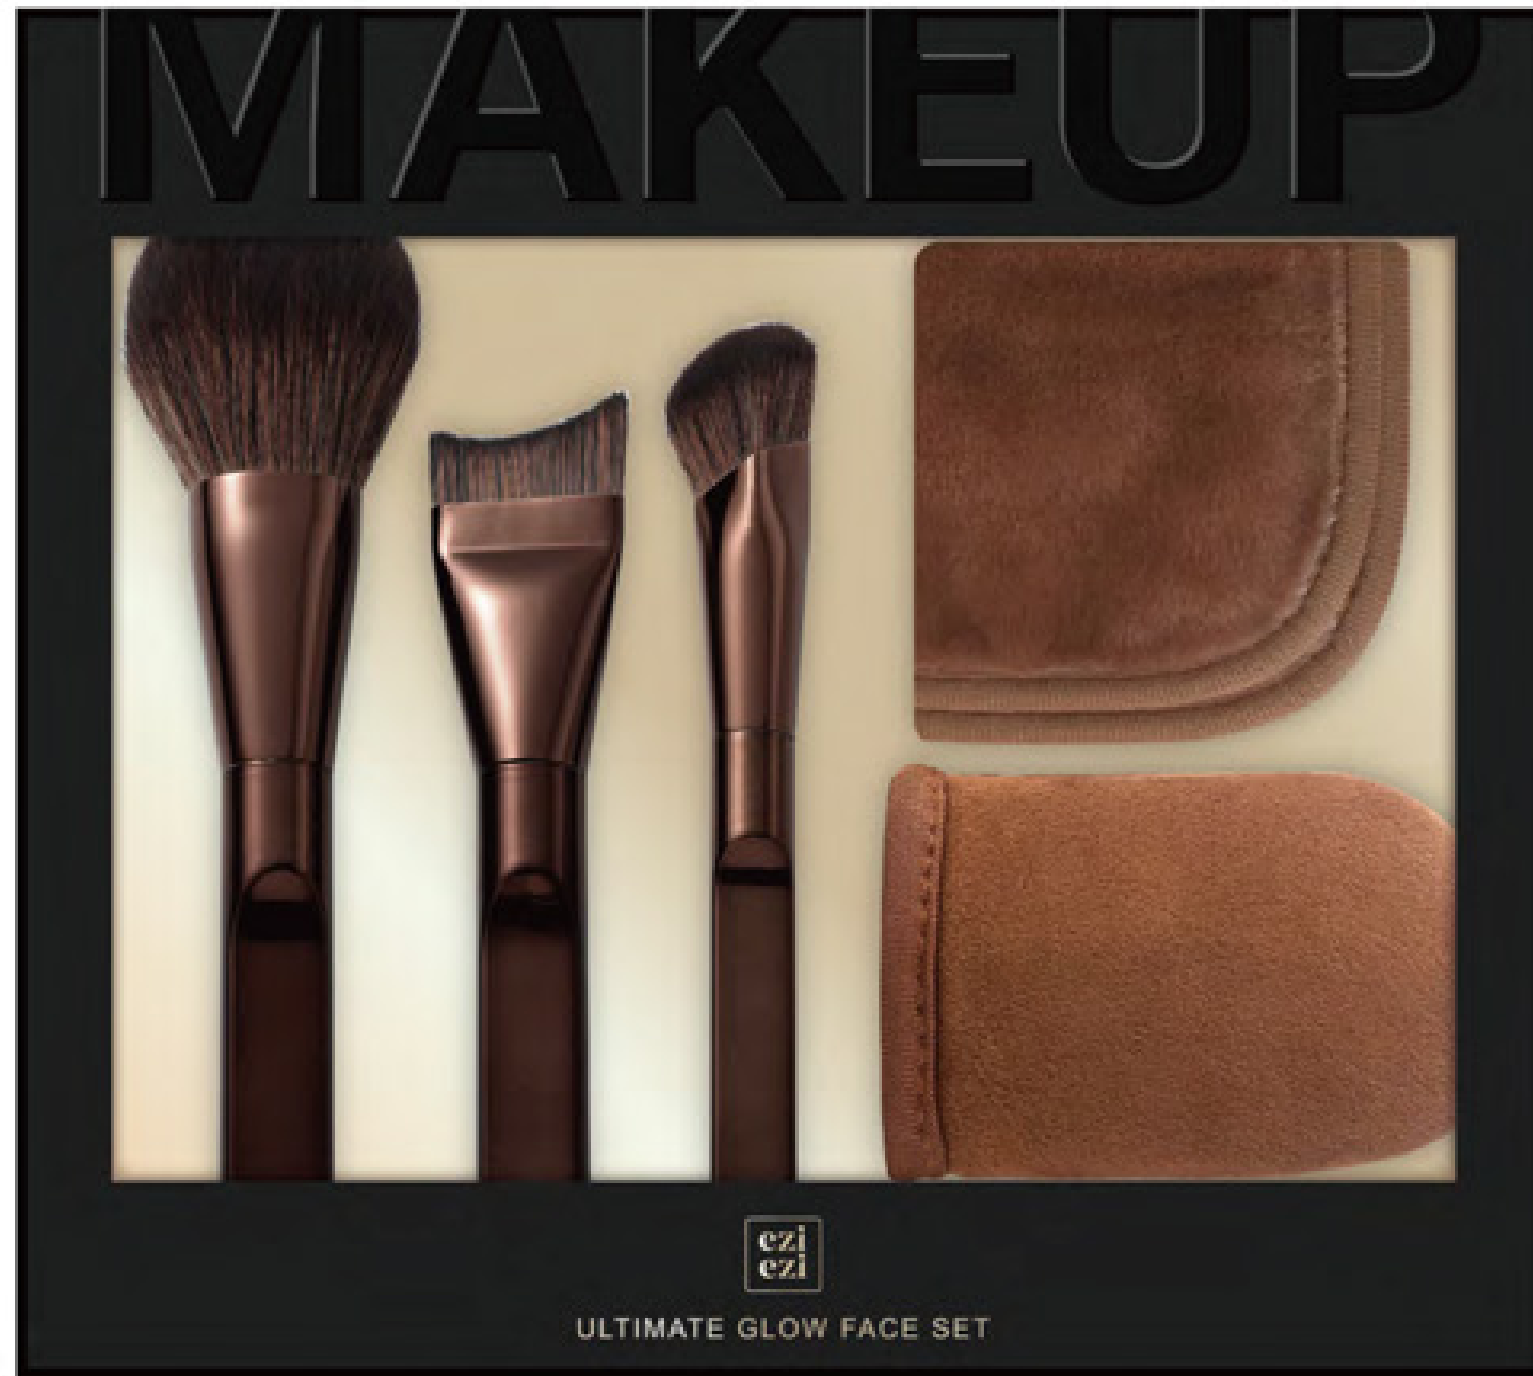

Window Paper Box + Paper Card
Size: 200 x 25 x 212mm

Size: 170mm

Size: 145mm

Size: 150mm

Size: 150mm

Size: 30 x 40mm

Size: 69 X 17 X 74mm

- ULTIMATE GLOW FACE SET