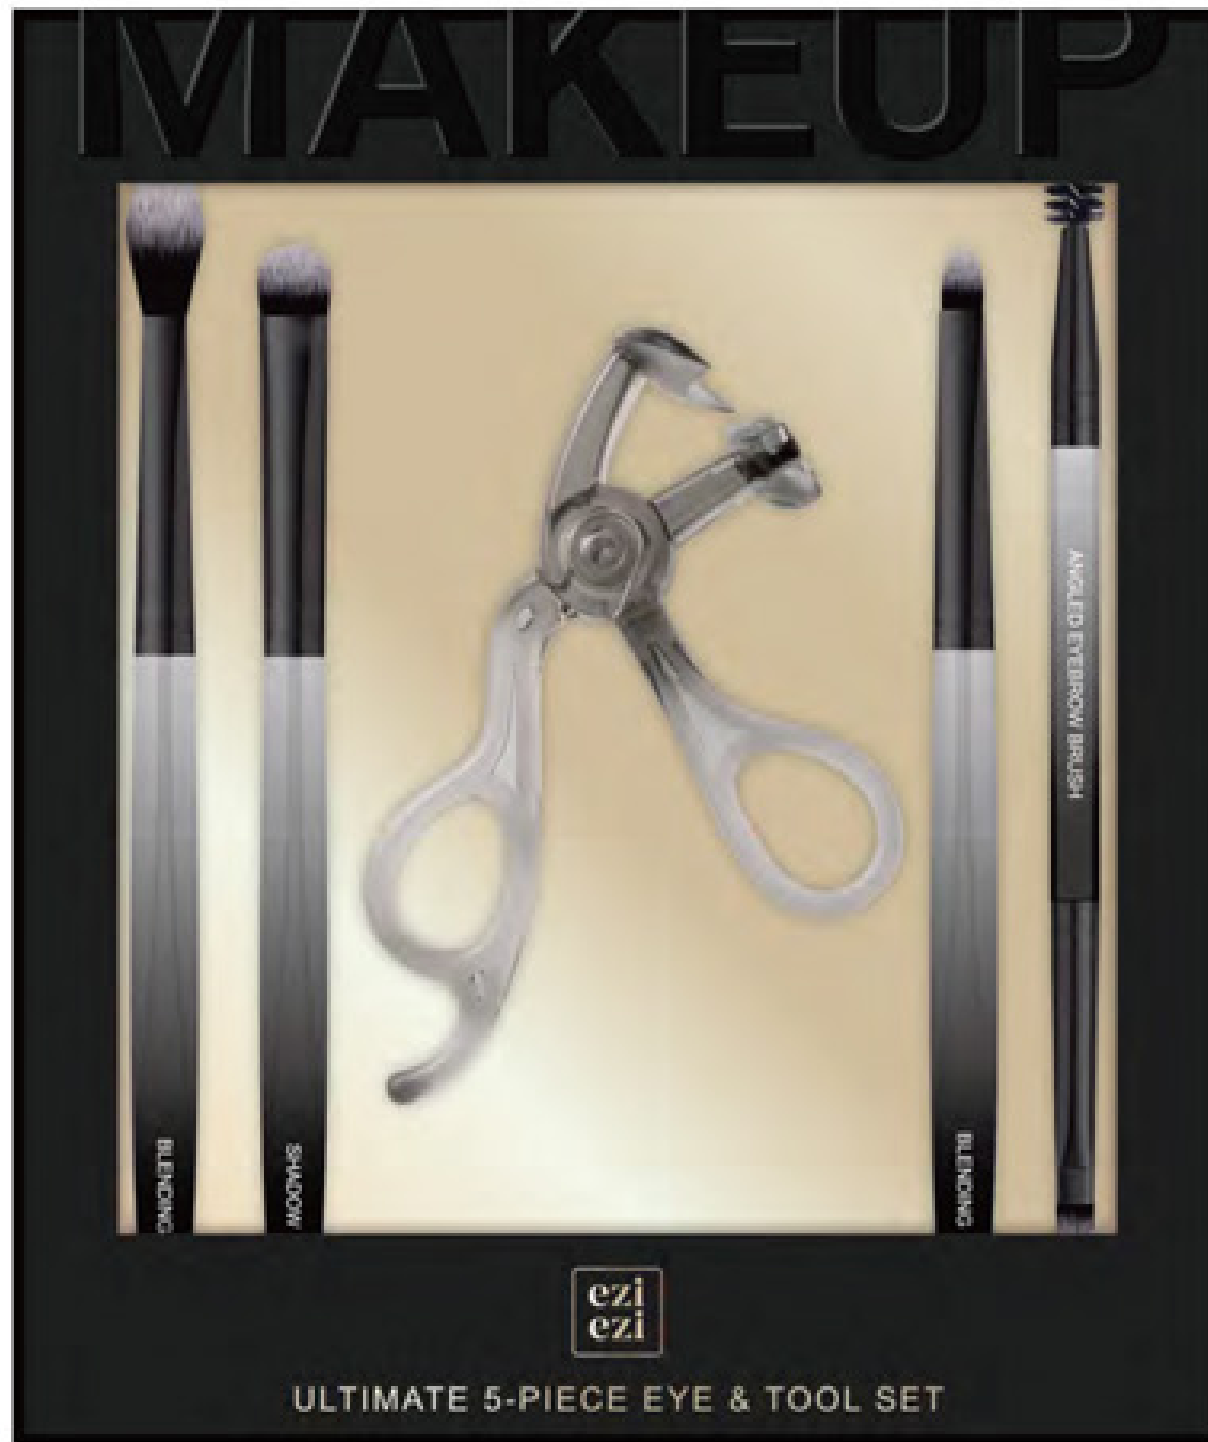

MAKEUP

HIGH-END COLLECTION

- ULTIMATE COMPLEXION SET

Window Paper Box + Vac tray + Paper Card
Size: 160 x 32 x 212mm

ezi ezi - ULTIMATE 5-PIECE EYE & TOOL SET

Window Paper Box + Vac tray + Paper Card
Size: 160 x 37 x 190mm