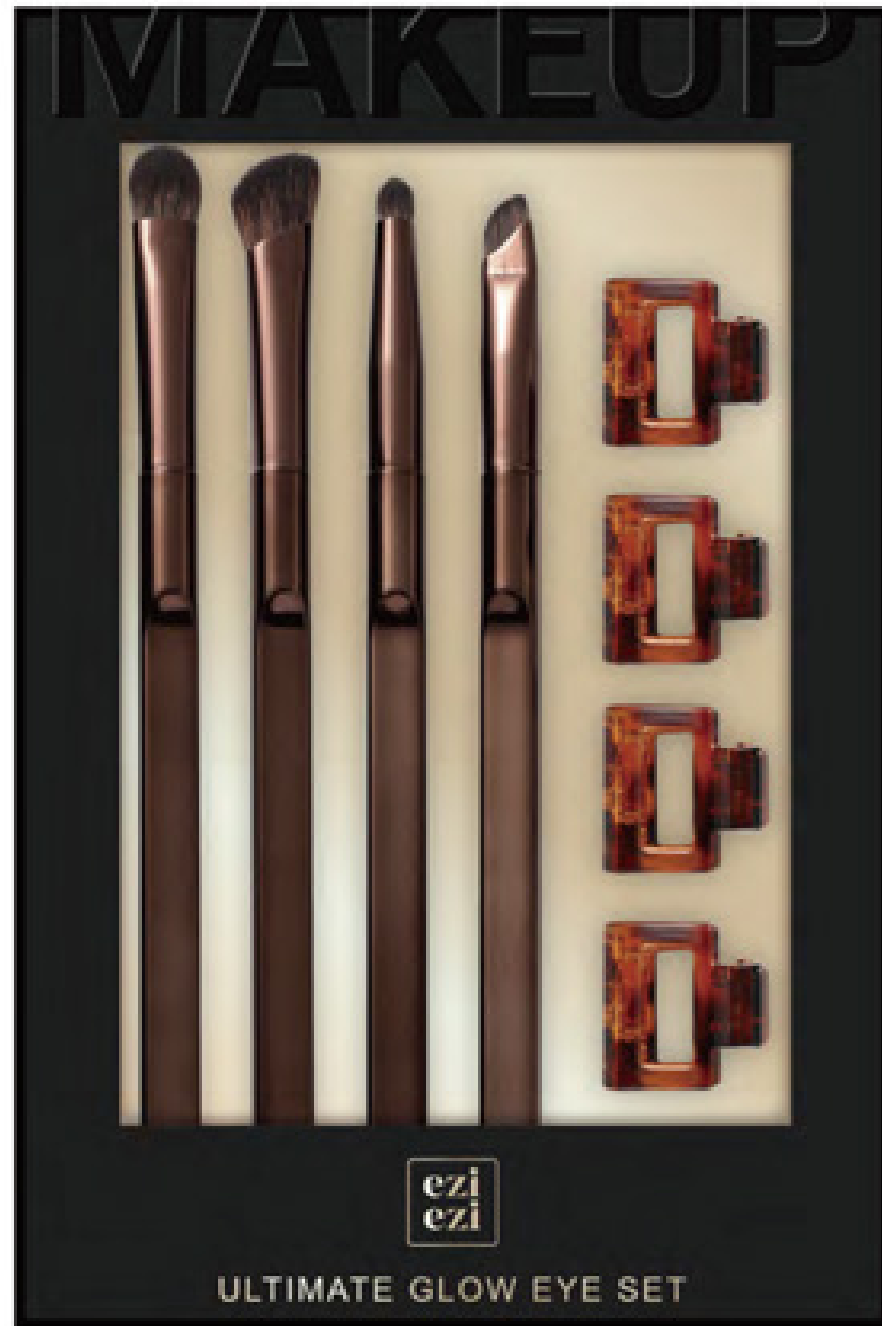

- ULTIMATE GLOW EYE SET

Window Paper Box + Paper Card
Size: 116 x 20 x 175mm