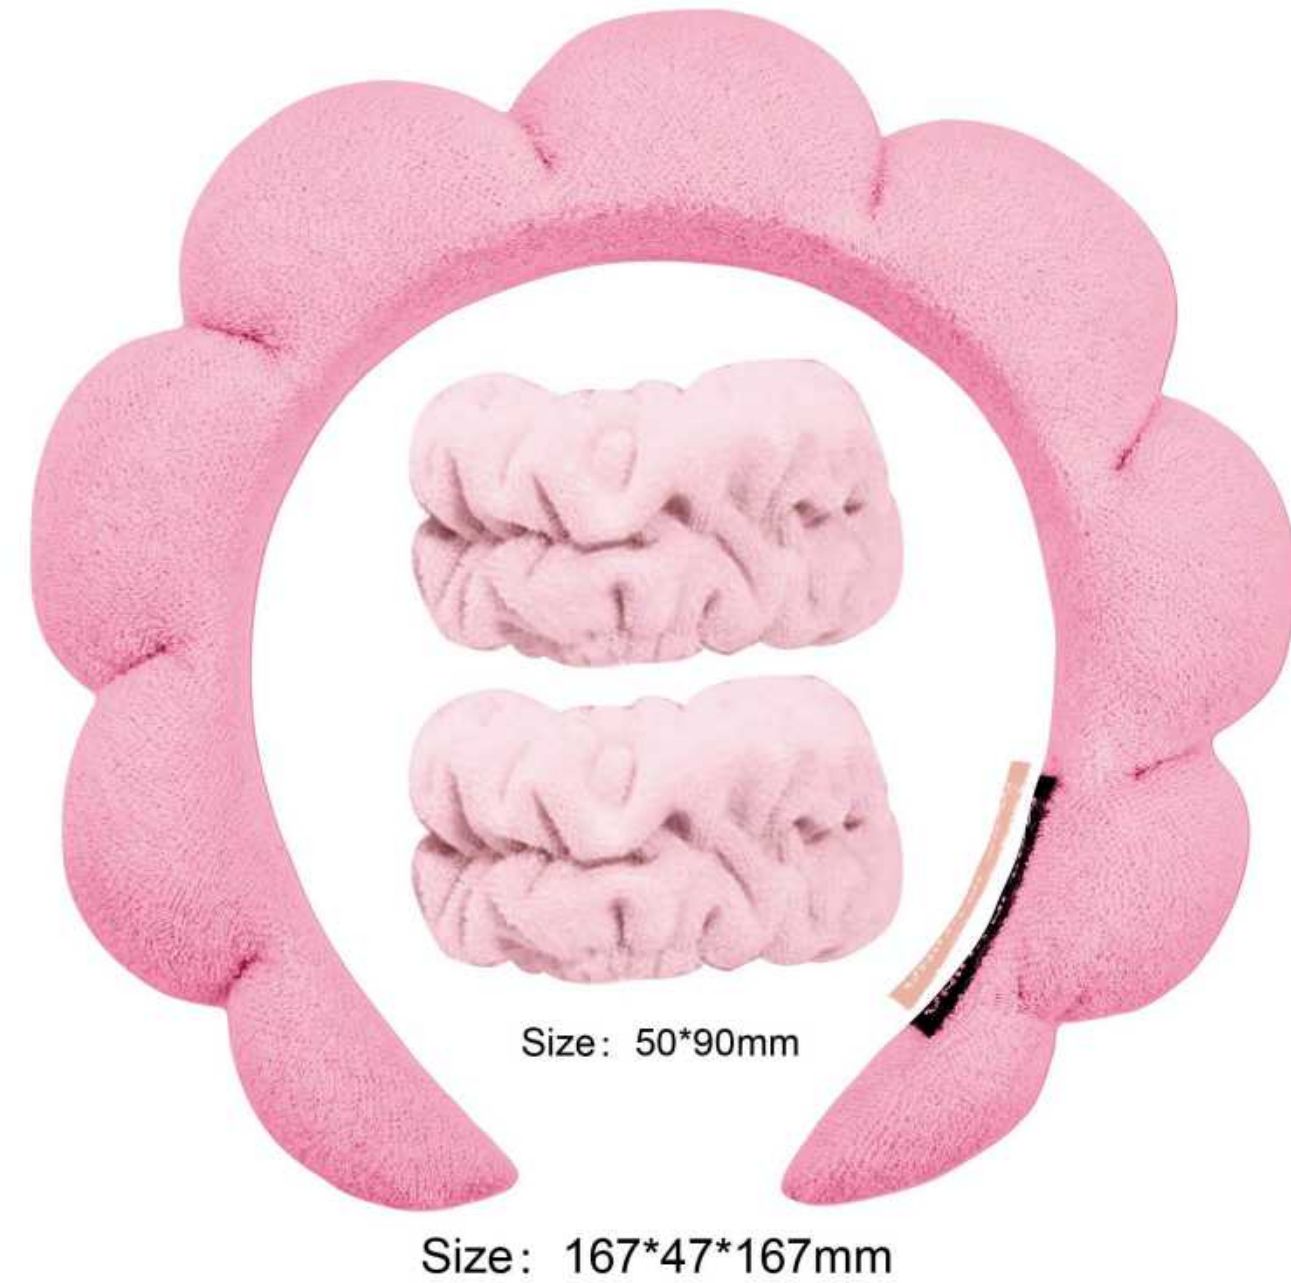

GLOW HAIR ACCESSORIS SET  
Size: 164\*143mm  
EXA Box+paper card

Size: 95\*95mm

Size: 45\*15mm

Size: 70\*4mm

Size: 88\*43mm

NO MESS WASHING SET  
Size: 181\*40\*184mm  
Paper Box

**RELAXING SPA COLLECTION**  
Size: 167\*50\*120mm

Size: 95\*95mm

Size: 95\*95mm

Size: 45\*45\*62mm

Size: 46\*84mm

Size: 52\*52mm

ESSENTIAL HAND CARE SET  
Size: 160\*160mm  
Paper Box

Size: 78\*28\*77mm

Size: 16\*80mm

Size: 13\*91mm