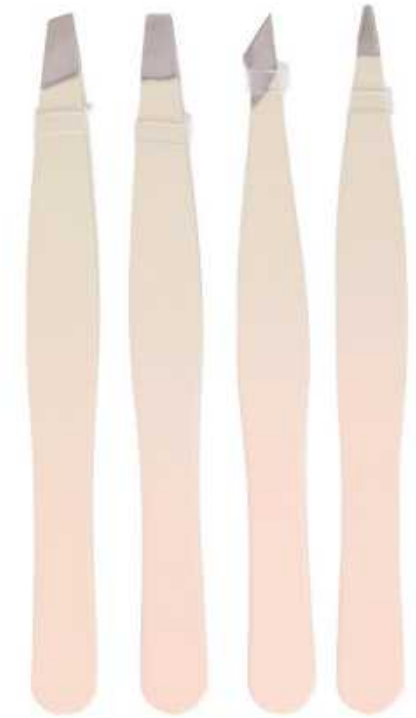

Size: 110 x 130mm

Nail File  
Size: 20 x 90mm

Tweezers  
Size: 10 x 96mm

Cuticle Pusher  
Size: 7 x 77mm

Nail Clipper  
Size: 11 x 55mm

Scissors  
Size: 46 x 88mm

**EYEBROW TOOL KIT**  
Size: 95 x 150 x 13mm  
Paper Box

Scissors  
Size: 51 x 95mm

Eyebrow Razor  
Size: 130mm

Tweezers  
Size: 10 x 96mm

Lash comb  
Size: 98mm

**4-PIECE TWEEZERS SET**  
Size: 85 x 115 x 20mm  
Paper Box

Size: 83 x 112mm

Tweezers  
Size: 10 x 93mm

**MANICURE SET**  
Size: 140 x 98 x 25mm  
Paper Box

Close  
Size: 70 x 95mm

Open

Size: 12 x 58mm    Size: 5 x 71mm

Size: 13 x 70mm    Size: 12 x 63mm