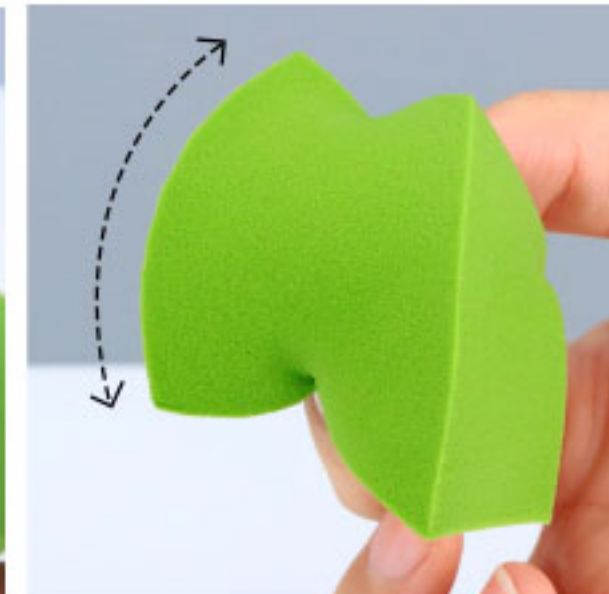

# Hexa Blend Beauty Sponge Set

Amount to  
**4** pcs

SKU.NO:202210615  
Material:PU  
Size:40\*45\*20mm

- **Tip:** Perfect for T-zone, eyes, lips, and nose wings.
- **Arc:** Smooths cheeks and forehead.
- **Side:** Fits chin and mouth for a natural finish.

## Multi-Angle Slanted Sponge:

- **Tip:** Applies and sets forehead and cheeks.
- **Angle:** Details T-zone, eyes, and nose edges.