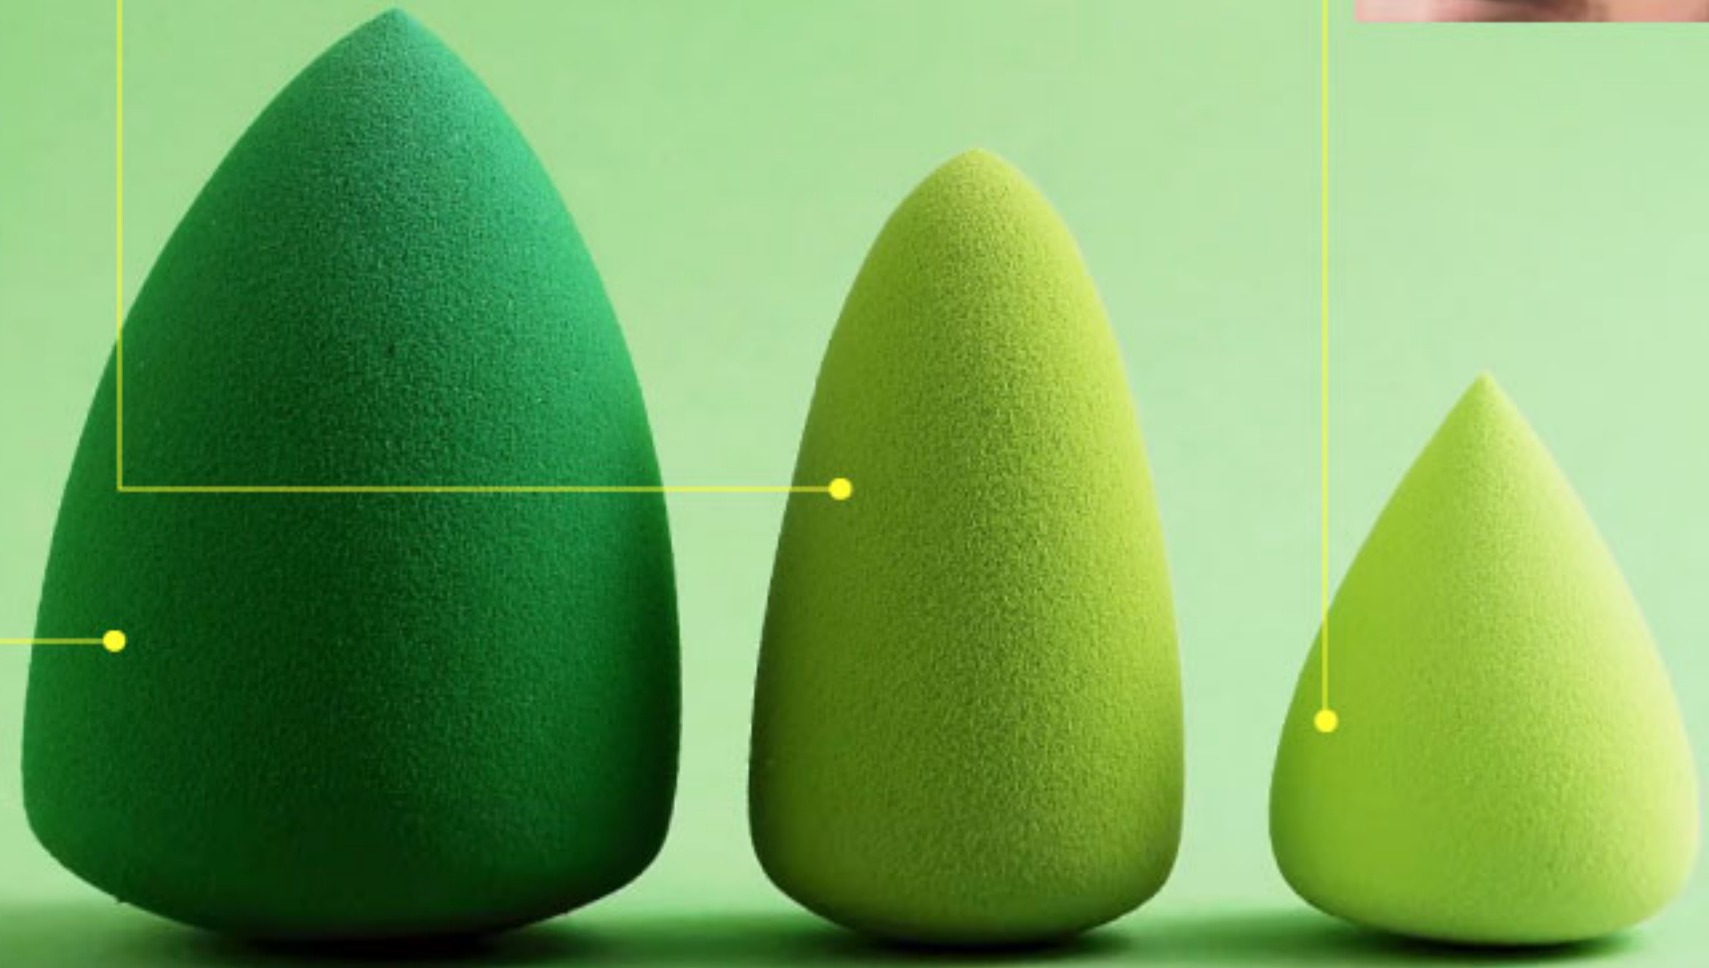

Mini Water Drop Sponge:

- **Use:** Perfect for under-eye, flawless finish.