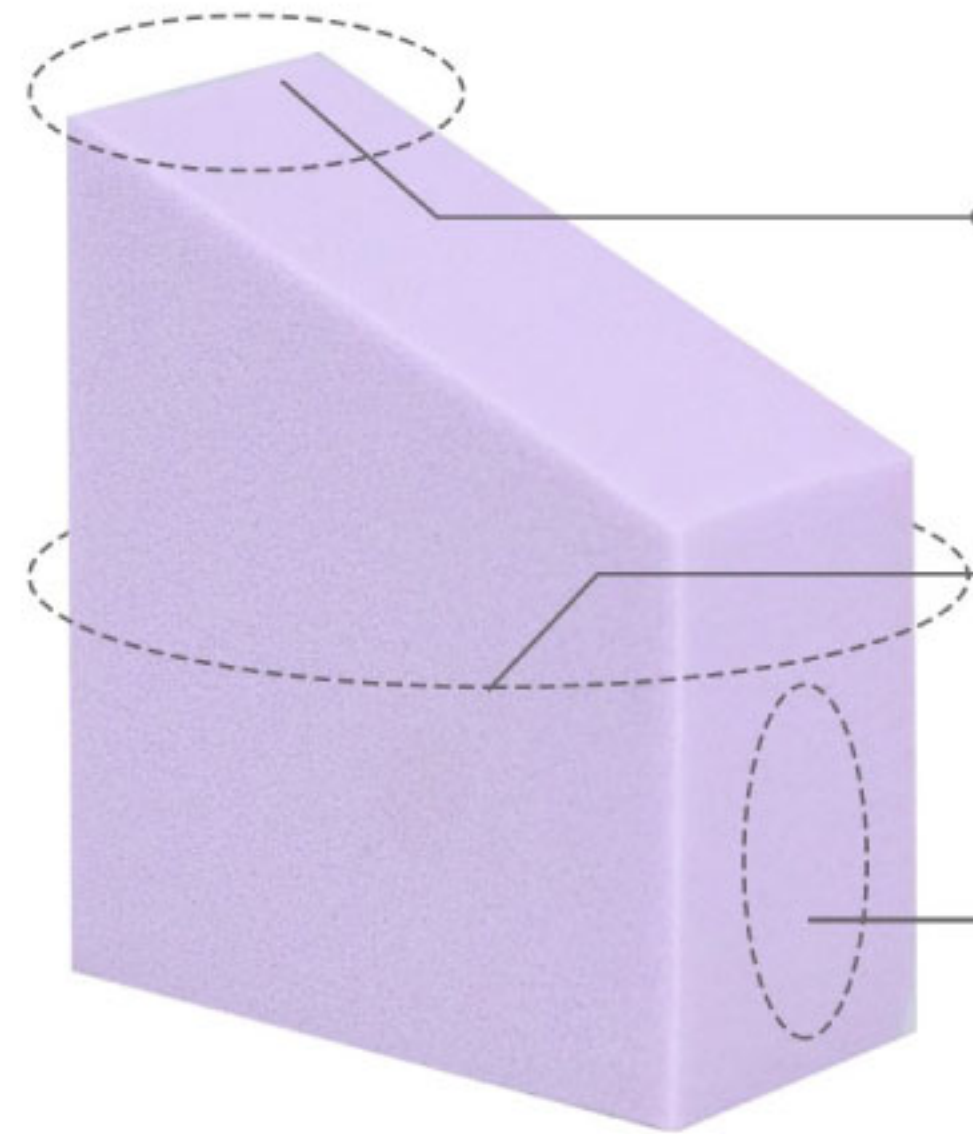

## High Absorbency:

Precise control of liquid usage prevents waste and ensures perfect application.

Amount to

4 pcs

# Hexa Blend Beauty Sponge Set

Amount to  
**4** pcs

SKU.NO:202210615  
Material:PU  
Size:40\*45\*20mm

- **Tip:** Perfect for T-zone, eyes, lips, and nose wings.
- **Arc:** Smooths cheeks and forehead.
- **Side:** Fits chin and mouth for a natural finish.