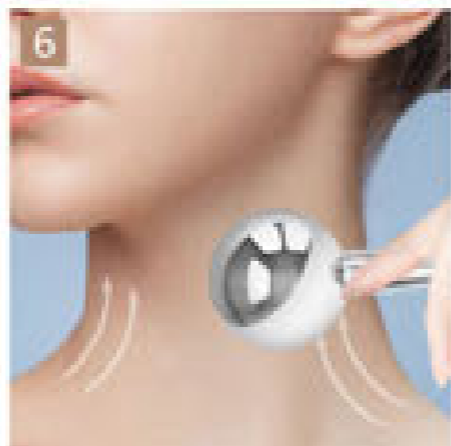

1 Clean the globes and put in the bag

2 Keep the globes in the freezer or fridge to chill until desired temperature is achieved

3 Cleanse your face and apply your favorite essential oil, cream, or serum

4 Roll upwards with strokes from the chin towards the cheeks

5 Roll from the inside out of forehead and roll around eyes

6 Massage from the bottom to top from the neck

Sauna

At Home

Massage

SPA

COLOR SELECTION

HOT USE

Thermal rejuvenation

Enhance skin vitality, improve eye fine lines, eye bags, dark circles

COLD USE

Ice refreshing

Shrink skin pores, improve redness, reduce swelling and increase skin elasticity

• Ice Cooling Massager - Metal