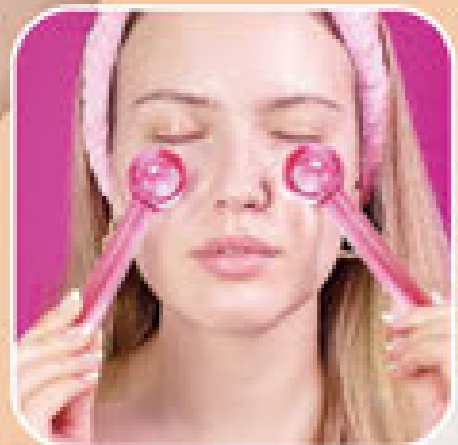

Mini Ice Globes For Eye

SKU NO.: 0202400077

SIZE: 10*3cm

MATERIAL: Glass+silicone+liquid