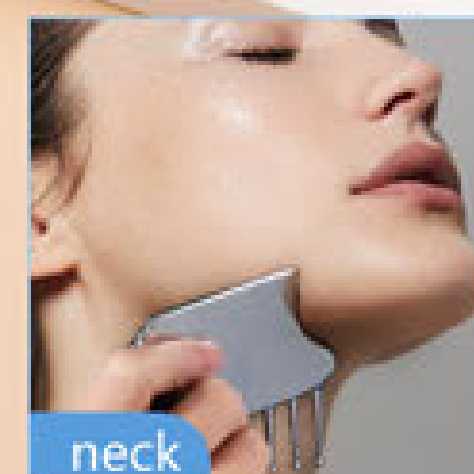

Full-Body Massage

Comb design for face, neck, and scalp gua sha.

• Soothing Massage Roller - Metal

Ergonomic S-Grip

S-shaped handle offers a more comfortable and secure hold for effortless use.

Heart-Shaped Rollers