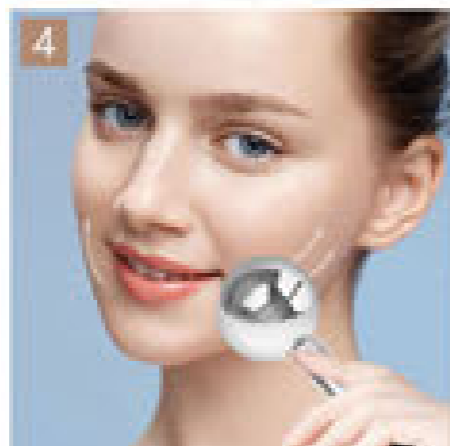

4 Roll upwards with strokes from the chin towards the cheeks