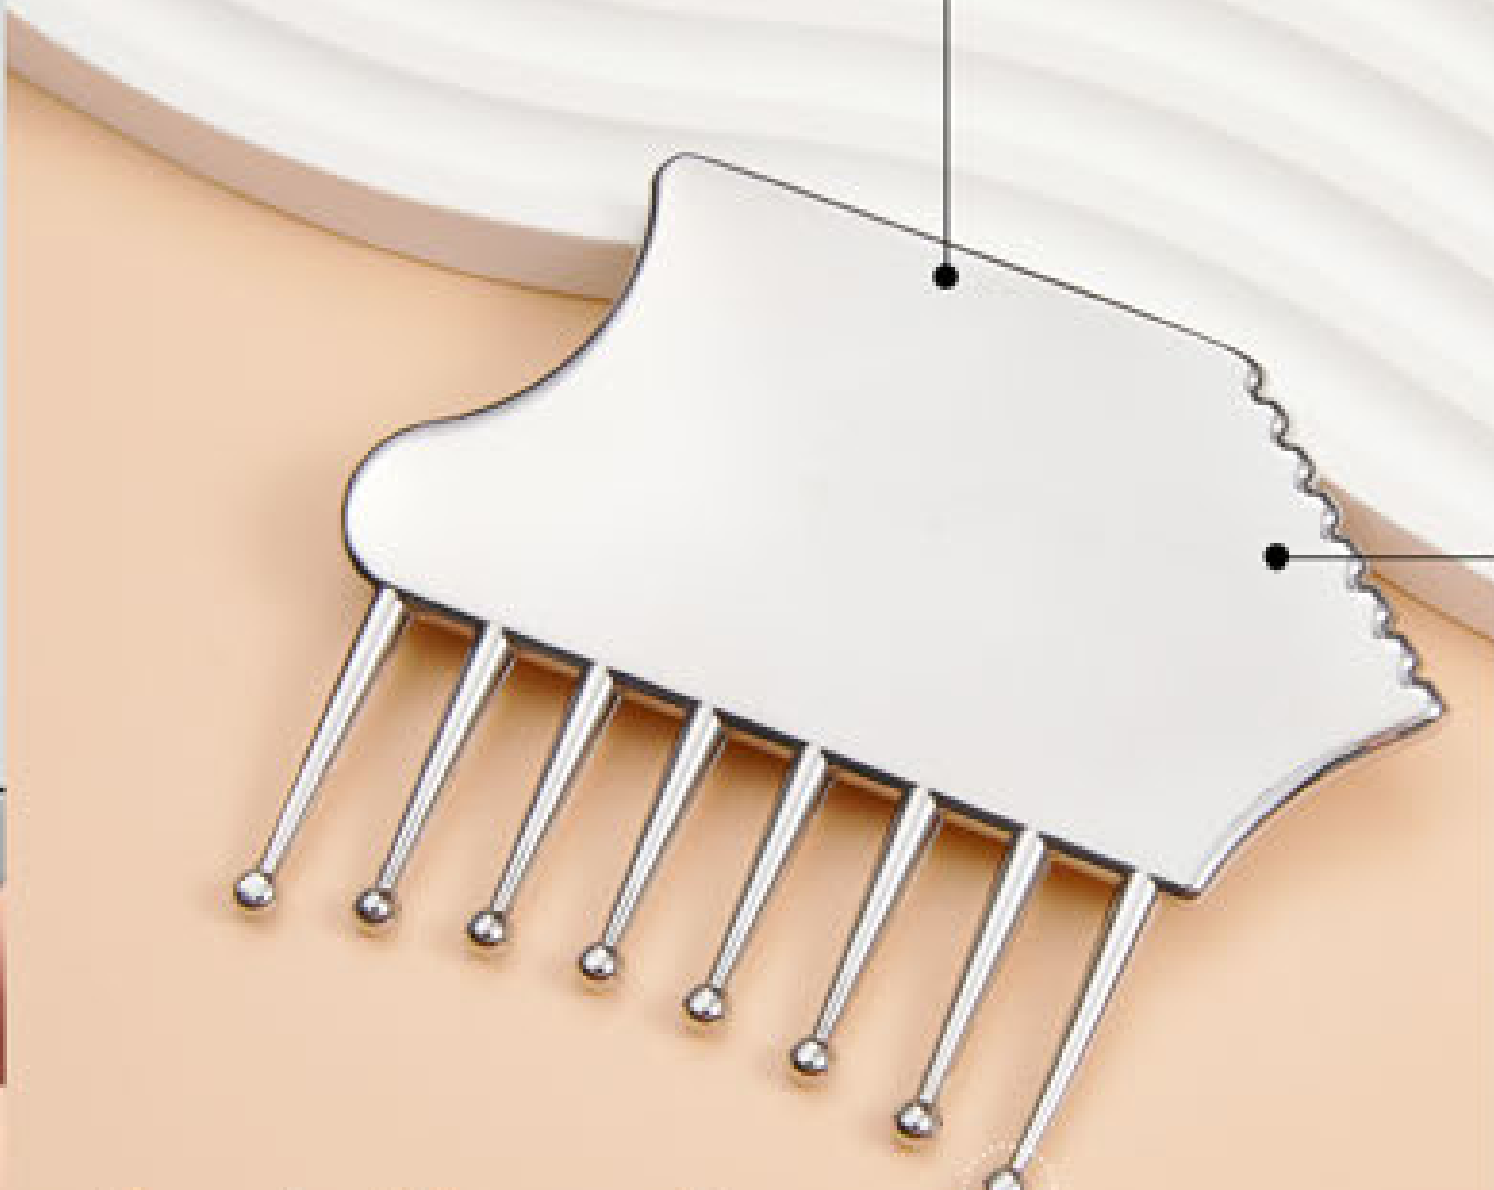

Targets reflexology points along the brow for a natural lift

Release

Helps relieve scalp tension to promote overall scalp and hair health

Use on the neck to stimulate the lymphatic system

Sku: 0606760518
Material: Zinc alloy
Size: 8*7*0.55cm

• Vital Point Gua Sha Tool - Metal

Sku: 0606760516
Material: Zinc alloy
Size: 9.4*7.5*0.5cm

Easy & Effective

Effortless lifting and relaxation.

Comfort Focused

Rounded dots enhance skin contact and comfort.

Full-Body Massage

Comb design for face, neck, and scalp gua sha.

• Soothing Massage Roller - Metal

Ergonomic S-Grip

S-shaped handle offers a more comfortable and secure hold for effortless use.

Heart-Shaped Rollers

Massage multiple acupoints at once.

Curved Tip

Perfect for lifting cheeks and nose.

Sku: 0606760520
Material: Zinc alloy
Size: 14.4*4.6*3cm

• Versatile Massage Wand - Metal

Gua Sha Tail

Contours face for lifting and sculpting.