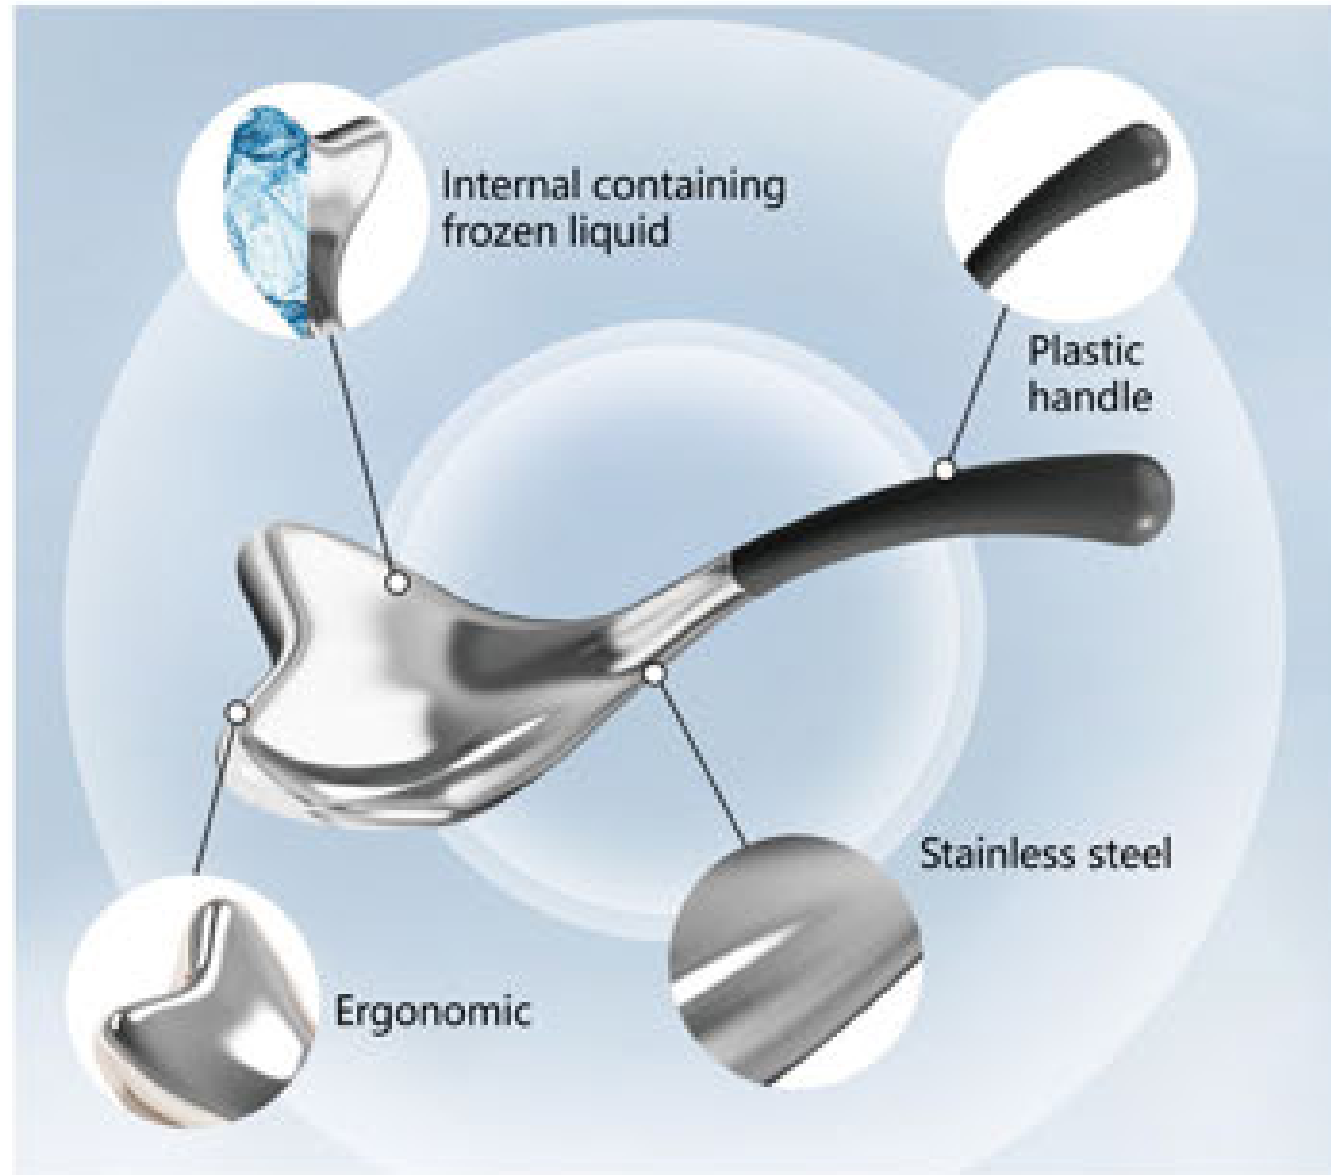

SKU NO.: 0606760087
 Material: Brass
 Size: 8.5*5.5cm

SKU NO.: 0606760077
 Material: Stainless Steel
 Size: 8.8*3cm

Chill & Refresh Collection

Ice Tools

Refresh and rejuvenate your skin with these invigorating ice globe tools.

• Ice Cooling Massager - Metal

• Ice Cooling Massager - Metal

SKU NO: 0606760357
SIZE: 14.5*5.8*5cm
MATERIAL: Stainless steel+silicone+liquid

Ice Cooling Massager - Metal

THREE-TEMPERATURE MASSAGE

Heat Therapy
Heat for 2-5 minutes