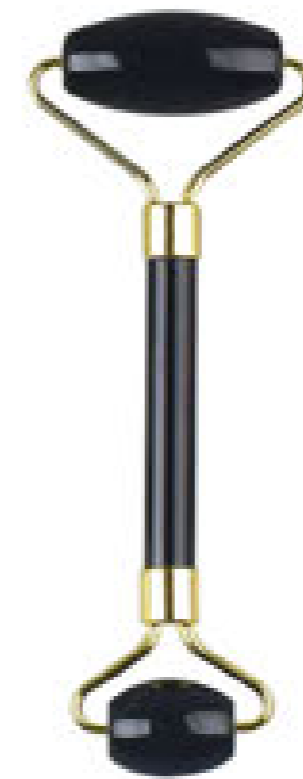

Size:130*60mm
SKU NO.0606760193

Size:85x37mm
SKU NO.06067600021

Size:125x55mm
SKU NO.06067600025

SKU NO.: 06067600002
SIZE: 14.5*5.6cm
MATERIAL: Xiuyan+zinc alloy

SKU NO.: 06067600004
SIZE: 14.5*5.6cm
MATERIAL: Opal+zinc alloy

SKU NO.: 06067600006
SIZE: 14.5*5.6cm
MATERIAL: Dot stone+zinc alloy

SKU NO.: 06067600008
SIZE: 14.5*5.6cm
MATERIAL: Xiuyan+zinc alloy

SKU NO.: 06067600010
SIZE: 14.5*5.6cm
MATERIAL: Obsidian+zinc alloy