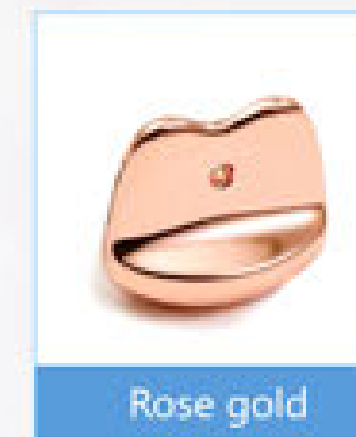

Massage multiple acupoints at once.

Curved Tip

Perfect for lifting cheeks and nose.

Sku: 0606760520
Material: Zinc alloy
Size: 14.4*4.6*3cm

• Versatile Massage Wand - Metal

Gua Sha Tail

Contours face for lifting and sculpting.

Precision Tip

Scoops cream and massages acupoints.

Rolling Ball Head

Boosts eye cream absorption.

Assembly model:

Size: 6.73cm length

Magnetic model:

Size: 6.2cm length

Sku: 0606760521

Material: Zinc alloy

Eye Massaging -Metal

SKU: 0606760522
Material: Zinc alloy
Size: 2.8*2.6cm

Mini Iron Design

Separates massage zones for cleaner, more sanitary use.

Targeted Massage Dots

Specially designed dots increase eye area stimulation, soothing tired skin and relieving tension.

MORE COLORS:

• Eye Revive Massage Roller - Metal

Sku: 0606760519
Material: Zinc alloy + ceramic
+ Green Dongling
Size: 14.5*3cm

Long Zinc Alloy Handle

Comfortable grip with a glossy, fade-resistant finish.