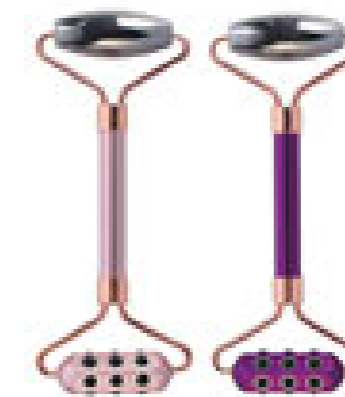

Eye Cream Applicator

Back side helps with eye cream absorption.

Eye Cream Scoop

Conveniently scoops out eye cream.

SKU.NO.: 0606760501

Bowling Pin Shape

Unique design for versatile use.

Small End for Eye Area Massage

SKU NO.: 0606760427
 SIZE: 12.6*5.3cm
 MATERIAL: Zinc alloy

SKU NO.: 0606760351
 SIZE: 13.6*5.8cm
 MATERIAL: Zinc alloy

SKU NO.: 0606760153
 SIZE: 12*5.5cm
 MATERIAL: Rose quartz+zinc alloy

SKU NO.: 0606760428
 SIZE: 12.1*5.1.6cm
 MATERIAL: Zinc alloy+jade

SKU NO.: 0606760429
 SIZE: 17.1*1.8cm
 MATERIAL: Zinc alloy+germanite

SKU NO.: 0606760430
 SIZE: 18.3*4.3cm
 MATERIAL: Zinc alloy+germanite

SKU NO.: 0606760431
 SIZE: 13.5*6cm
 MATERIAL: Zinc alloy+germanite