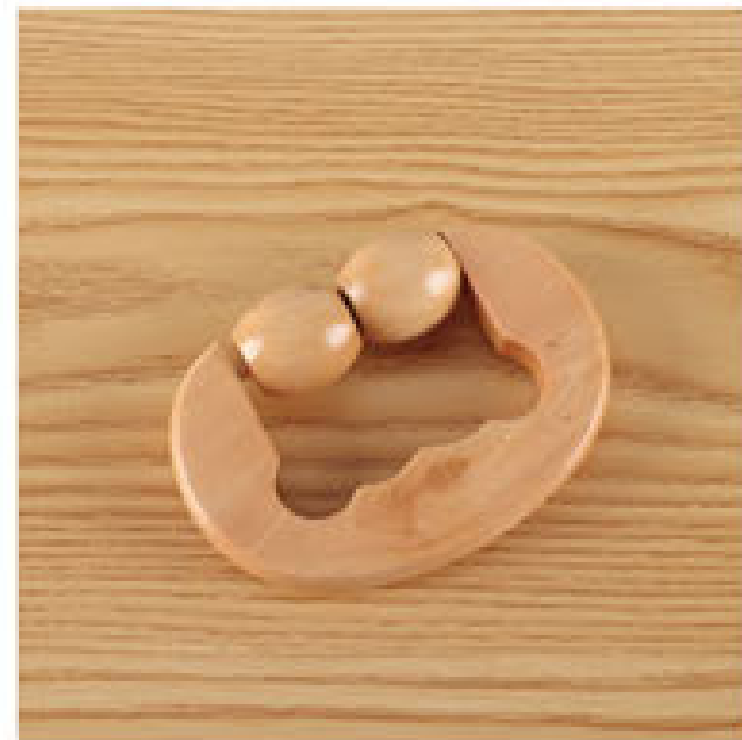

③

Cost-effective.

Eye Massager

STAINLESS STEEL
MATERIAL

Cool and comfortable, eliminate eye puffiness

ERGONOMIC
HANDLE
which easy to control

SKU.NO: 0606760207
SIZE: 1*2.5*7cm
MATERIAL: Natural jade+wood+aluminum

SKU.NO: 0606760208
SIZE: 1*2.5*7cm
MATERIAL: Stainless steel+wood+aluminum

ORGANIC BODY/HAIR MASSAGER

SKU.NO:0606760291
SIZE: 10*7.6cm
MATERIAL: Wood+jade

SKU.NO:0606760102
SIZE: 6.2*6cm
MATERIAL: Beech wood

SKU.NO:0606760116
SIZE: 6.7*7.2cm
MATERIAL: ABS+PP+himalayan salt+teflon

SKU.NO:0606760353
SIZE: 14.2*8*4.6cm
MATERIAL: Wood+xiuyan jade

SKU.NO:0606760433
SIZE: 9.8*5.4cm
MATERIAL: Rose quartz+wood

SKU.NO:0606760103
SIZE: 20*8cm
MATERIAL: Beech wood

Lotus Wood Hand Held Leg Massager

SKU.NO.: 0606760047
Material: Lotus Wood
Size: 11.5*8*3cm

Lotus Wood Hand Held Leg Massager

SKU.NO.: 0606760048
Material: Lotus Wood
Size: 11.5*8*3cm

Lotus Wood Hand Held Leg Massager