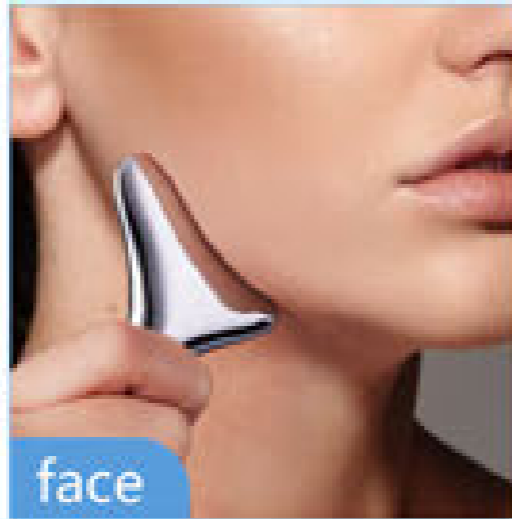

Full-Body Massage

Comb design for face, neck, and scalp gua sha.

• Soothing Massage Roller - Metal

Ergonomic S-Grip

S-shaped handle offers a more comfortable and secure hold for effortless use.

Heart-Shaped Rollers

Massage multiple acupoints at once.

Curved Tip

Perfect for lifting cheeks and nose.

Sku: 0606760520
Material: Zinc alloy
Size: 14.4*4.6*3cm

• Versatile Massage Wand - Metal

Gua Sha Tail

Contours face for lifting and sculpting.