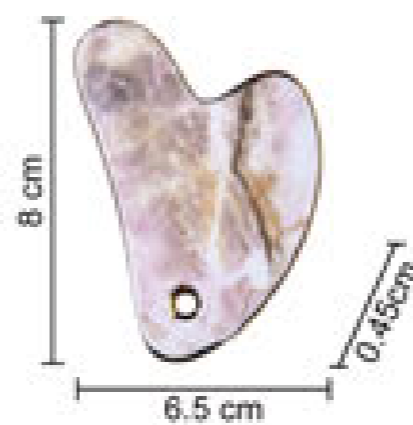

SKU.NO: 0606760204
SIZE: 8*6.5*0.45cm