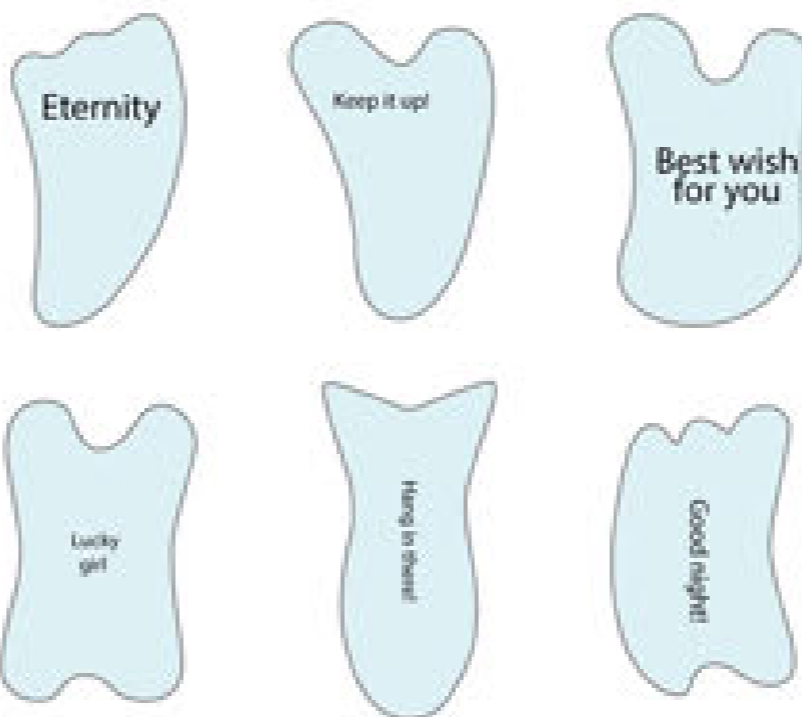

- GUASHA
  Aventurine .
  Size:10*4*0.5cm .
  SKU.NO.06067600049