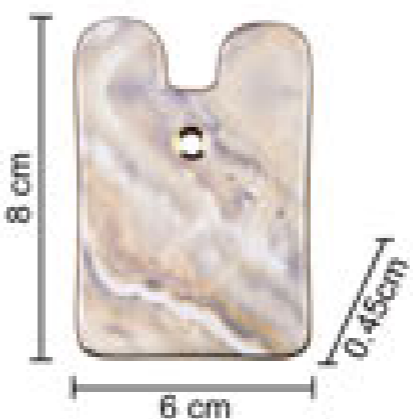

SKU.NO: 0606760201
SIZE: 8*6*0.45cm