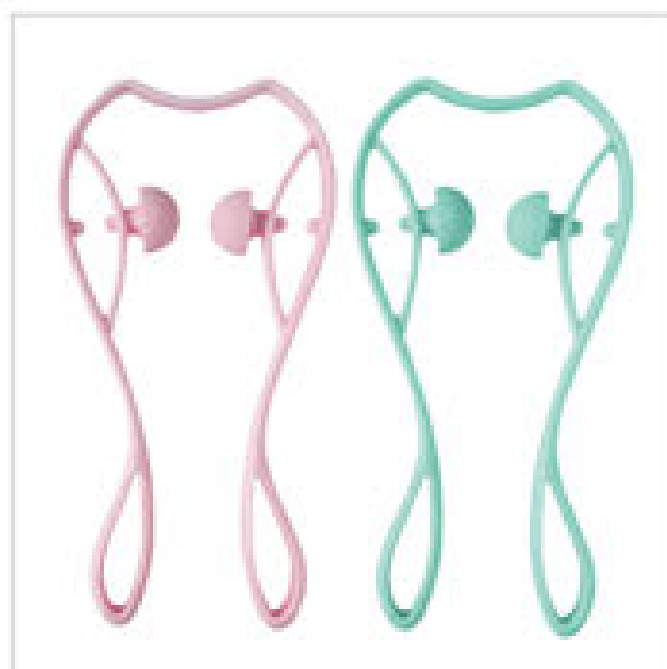

Soothing Finger Massager

SKU.NO: 0606760508

Material: ABS+ Acrylic + Steel ball/magnetic ball

Size: 18*3.3*3.3cm

Four roller balls mimic finger-like massages from all angles

Tail-end features magnetic beads for targeted acupressure therapy

Fitness Stick Gear Massage Stick

SKU.NO: 0606760017
Material: ABS
Size: 45*22.5cm

Back Massager

SKU.NO: 0606760022
Material: PP+Stainless Steel
Size: 47*7cm

Octopus Head Massage Tool

SKU.NO: 0606760019
Material: PP
Size: H10cm

Octopus Rolling Balls Head Massage Tool

SKU.NO: 0606760020
Material: PP+TPE+Stainless Steel
Size: 11*15.5cm

Neck Massager

SKU.NO: 0606760035
Material: PP+TPR
Size: 29*16.5cm

Neck Massager

SKU.NO: 0606760023
Material: PP
Size: 34.5cm