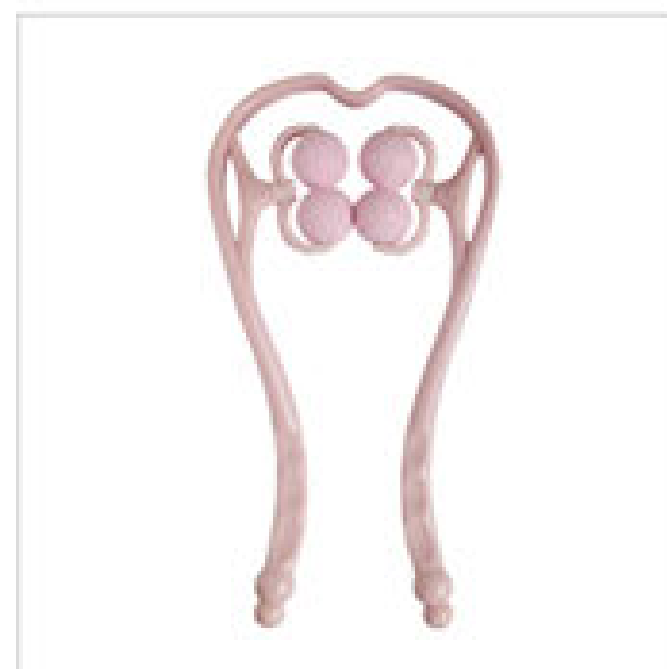

Soothing Finger Massager

SKU.NO: 0606760508

Material: ABS+ Acrylic + Steel ball/magnetic ball

Size: 18*3.3*3.3cm

Four roller balls mimic finger-like massages from all angles

Tail-end features magnetic beads for targeted acupressure therapy

Fitness Stick Gear Massage Stick

SKU.NO: 0606760017
Material: ABS
Size: 45*22.5cm

Back Massager

SKU.NO: 0606760022
Material: PP+Stainless Steel
Size: 47*7cm

Octopus Head Massage Tool

SKU.NO: 0606760019
Material: PP
Size: H10cm

Octopus Rolling Balls Head Massage Tool

SKU.NO: 0606760020
Material: PP+TPE+Stainless Steel
Size: 11*15.5cm

Neck Massager

SKU.NO: 0606760035
Material: PP+TPR
Size: 29*16.5cm

Neck Massager

SKU.NO: 0606760023
Material: PP
Size: 34.5cm