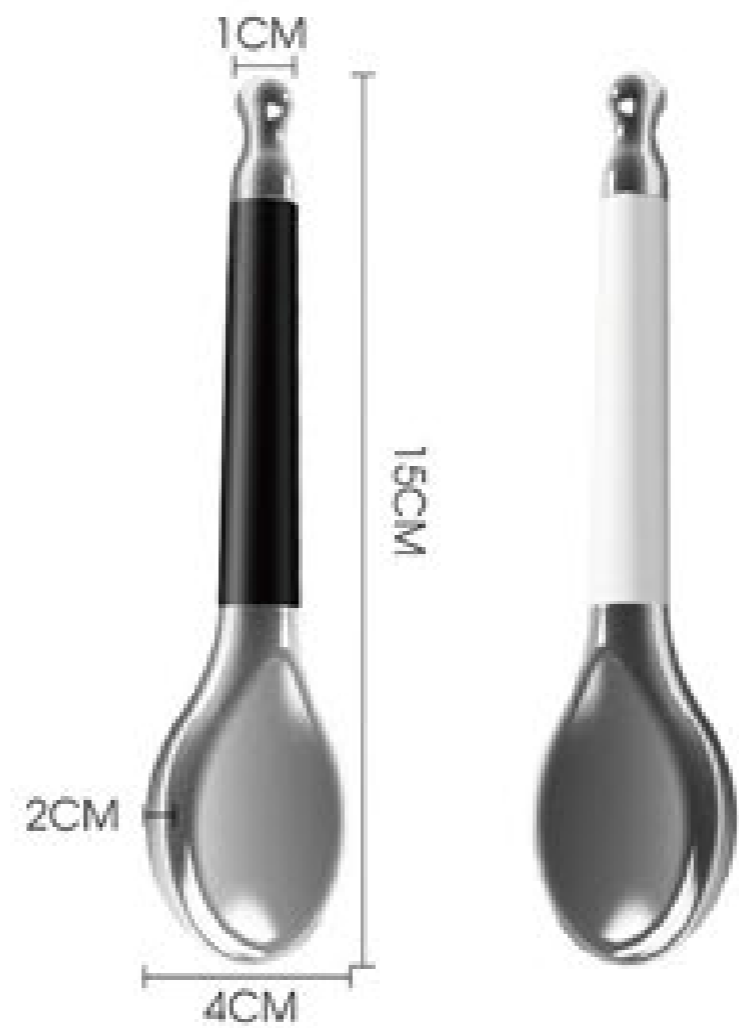

SKU NO.: 0606760352
 SIZE: 12.6*6cm
 MATERIAL: Zinc alloy

SKU NO.: 0606760382
 SIZE: 11*6cm
 MATERIAL: Stainless steel

SKU NO.: 0606760374
 SIZE: 7.8*5.3cm
 MATERIAL: Zinc alloy+Germanite

SKU NO.: 0606760157
 SIZE: 9.7*6.4*4.8cm
 MATERIAL: Zinc alloy

SKU NO.: 0606760350
 SIZE: 9.8*5.2cm
 MATERIAL: Zinc alloy

SKU NO.: 0606760357
 SIZE: 8*7.4*1.8cm
 MATERIAL: Stainless steel+PP

SKU NO.: 0606760383
 SIZE: 9.5*6.5cm
 MATERIAL: Zinc alloy

SKU NO.: 0606760241
 SIZE: 10.5*5.2*1.4cm
 MATERIAL: Zinc alloy

SKU NO.: 0606760087
 Material: Brass
 Size: 8.5*5.5cm

SKU NO.: 0606760077
 Material: Stainless Steel
 Size: 8.8*3cm

Chill & Refresh Collection

Ice Tools

Refresh and rejuvenate your skin with these invigorating ice globe tools.

• Ice Cooling Massager - Metal

• Ice Cooling Massager - Metal

SKU NO: 0606760357
SIZE: 14.5*5.8*5cm
MATERIAL: Stainless steel+silicone+liquid

Ice Cooling Massager - Metal

THREE-TEMPERATURE MASSAGE

Heat Therapy
Heat for 2-5 minutes