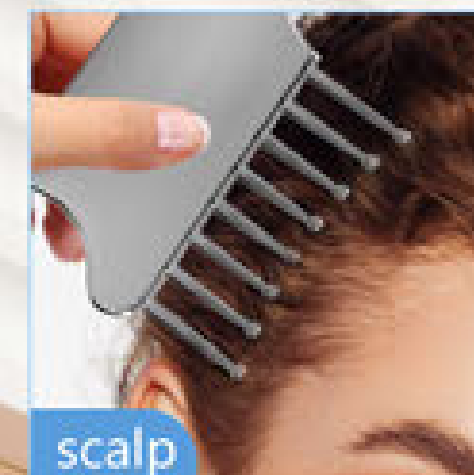

Targets reflexology points along the brow for a natural lift

Release

Helps relieve scalp tension to promote overall scalp and hair health

Use on the neck to stimulate the lymphatic system

Sku: 0606760518
Material: Zinc alloy
Size: 8*7*0.55cm

• Vital Point Gua Sha Tool - Metal

Sku: 0606760516
Material: Zinc alloy
Size: 9.4*7.5*0.5cm

Easy & Effective

Effortless lifting and relaxation.

Comfort Focused

Rounded dots enhance skin contact and comfort.