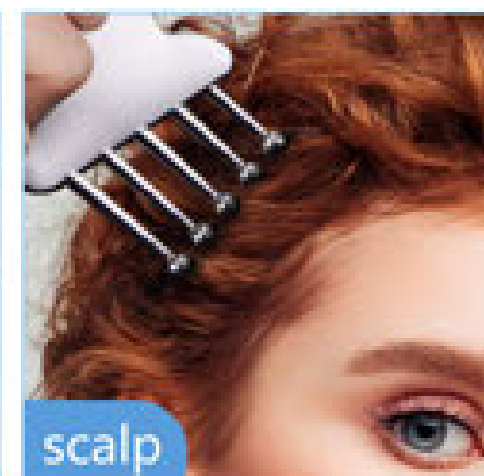

Targets reflexology points along the brow for a natural lift

Release

Helps relieve scalp tension to promote overall scalp and hair health

Use on the neck to stimulate the lymphatic system

Sku: 0606760518
Material: Zinc alloy
Size: 8*7*0.55cm