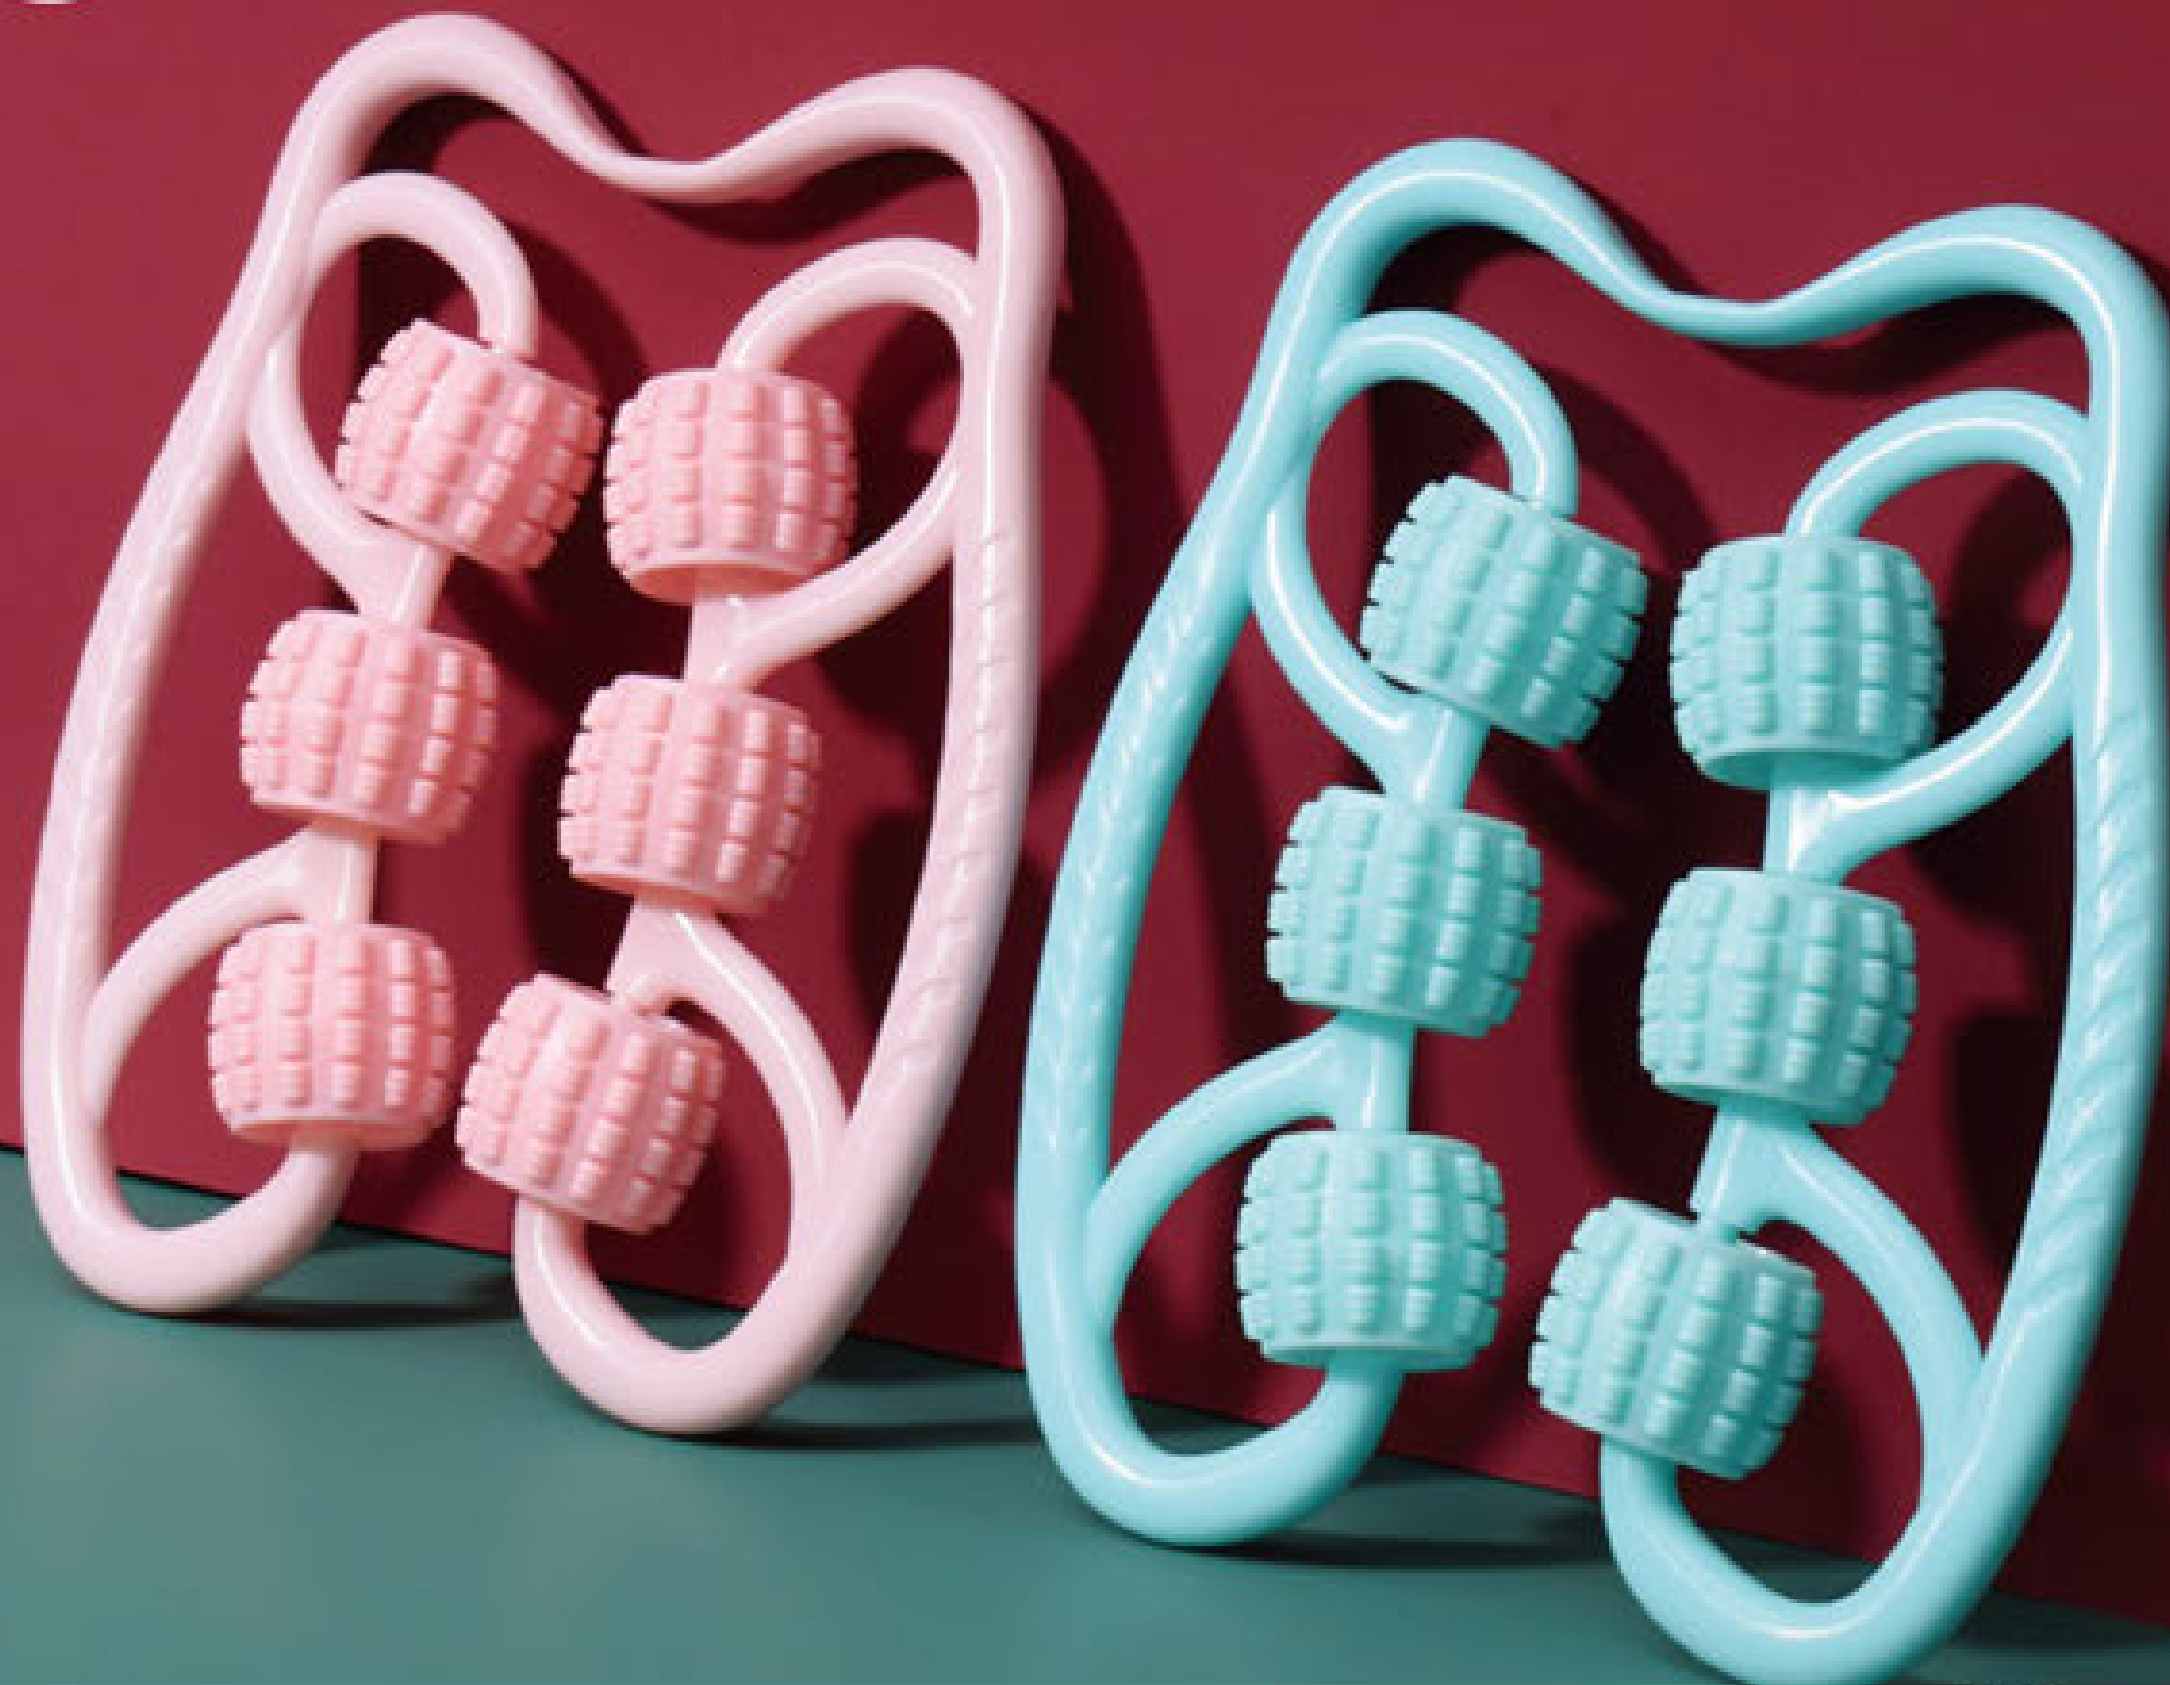

Leg Massager

SKU.NO: 0606760034

Material: EVA+PP

Size: 21*24.5cm