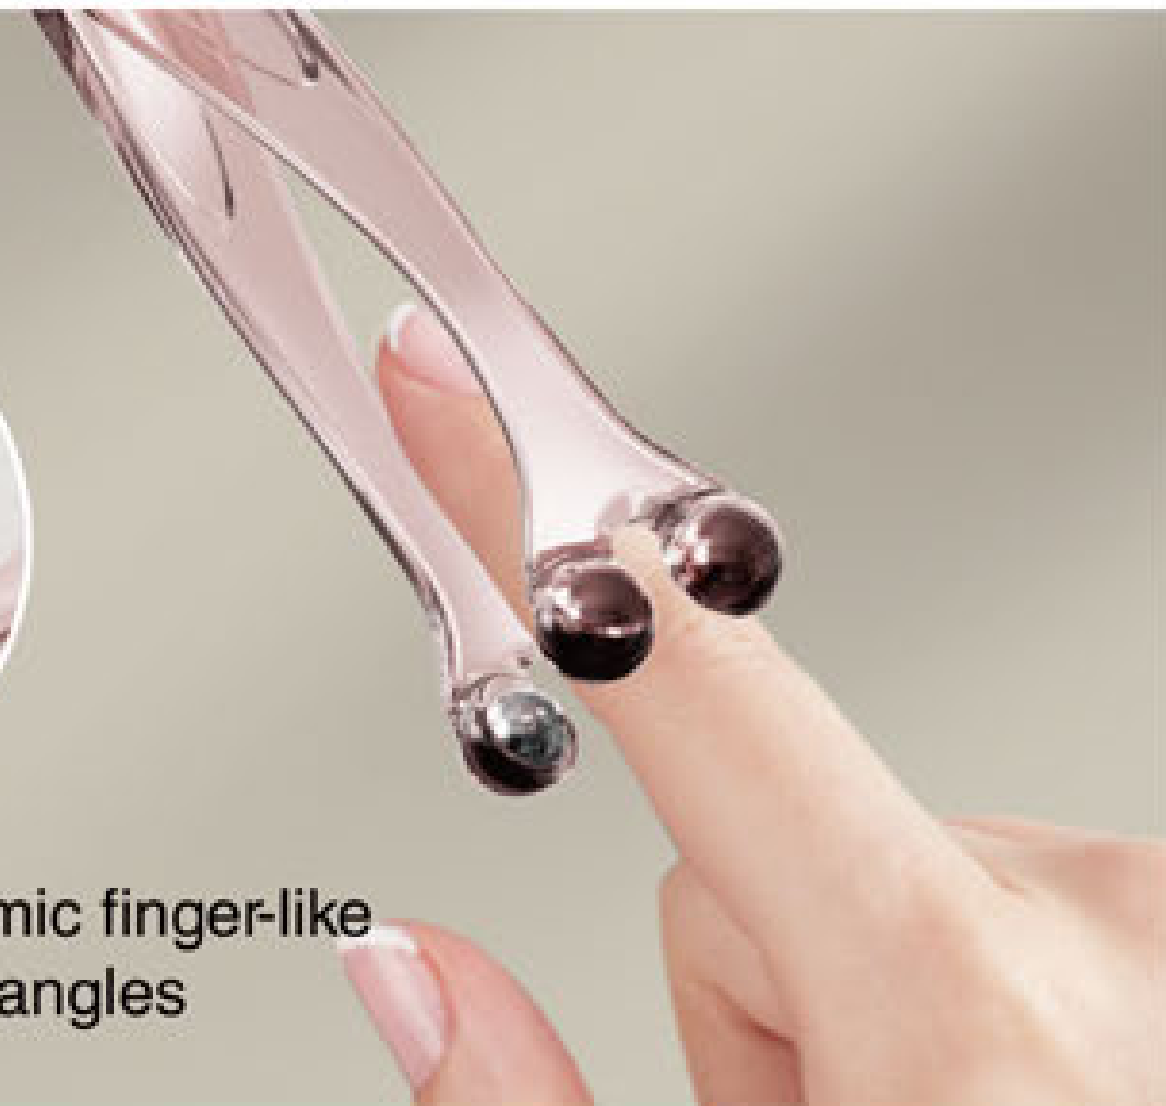

Soothing Finger Massager

SKU.NO: 0606760508

Material: ABS+ Acrylic + Steel ball/magnetic ball

Size: 18*3.3*3.3cm

Four roller balls mimic finger-like massages from all angles

Tail-end features magnetic beads for targeted acupressure therapy