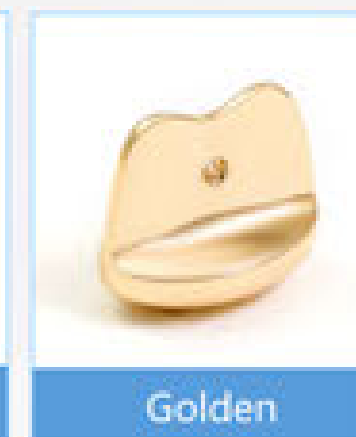

Precision Tip

Scoops cream and massages acupoints.

Rolling Ball Head

Boosts eye cream absorption.

Assembly model:

Size: 6.73cm length

Magnetic model:

Size: 6.2cm length

Sku: 0606760521

Material: Zinc alloy

Eye Massaging -Metal

SKU: 0606760522
Material: Zinc alloy
Size: 2.8*2.6cm

Mini Iron Design

Separates massage zones for cleaner, more sanitary use.

Targeted Massage Dots

Specially designed dots increase eye area stimulation, soothing tired skin and relieving tension.

MORE COLORS:

• Eye Revive Massage Roller - Metal

Sku: 0606760519
Material: Zinc alloy + ceramic
+ Green Dongling
Size: 14.5*3cm

Long Zinc Alloy Handle

Comfortable grip with a glossy, fade-resistant finish.