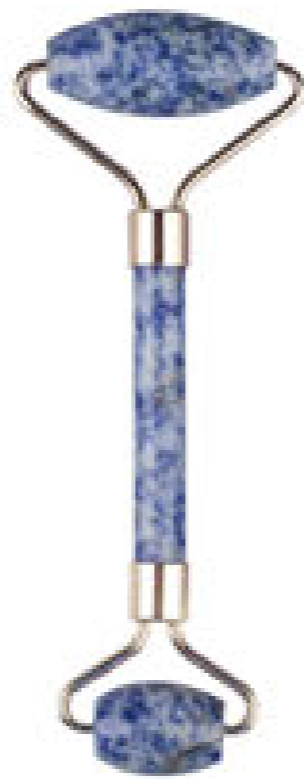

Size:130*60mm
SKU NO.0606760193

Size:85x37mm
SKU NO.06067600021

Size:125x55mm
SKU NO.06067600025

SKU NO.: 06067600002
SIZE: 14.5*5.6cm
MATERIAL: Xiuyan+zinc alloy

SKU NO.: 06067600004
SIZE: 14.5*5.6cm
MATERIAL: Opal+zinc alloy

SKU NO.: 06067600006
SIZE: 14.5*5.6cm
MATERIAL: Dot stone+zinc alloy

SKU NO.: 06067600008
SIZE: 14.5*5.6cm
MATERIAL: Xiuyan+zinc alloy

SKU NO.: 06067600010
SIZE: 14.5*5.6cm
MATERIAL: Obsidian+zinc alloy