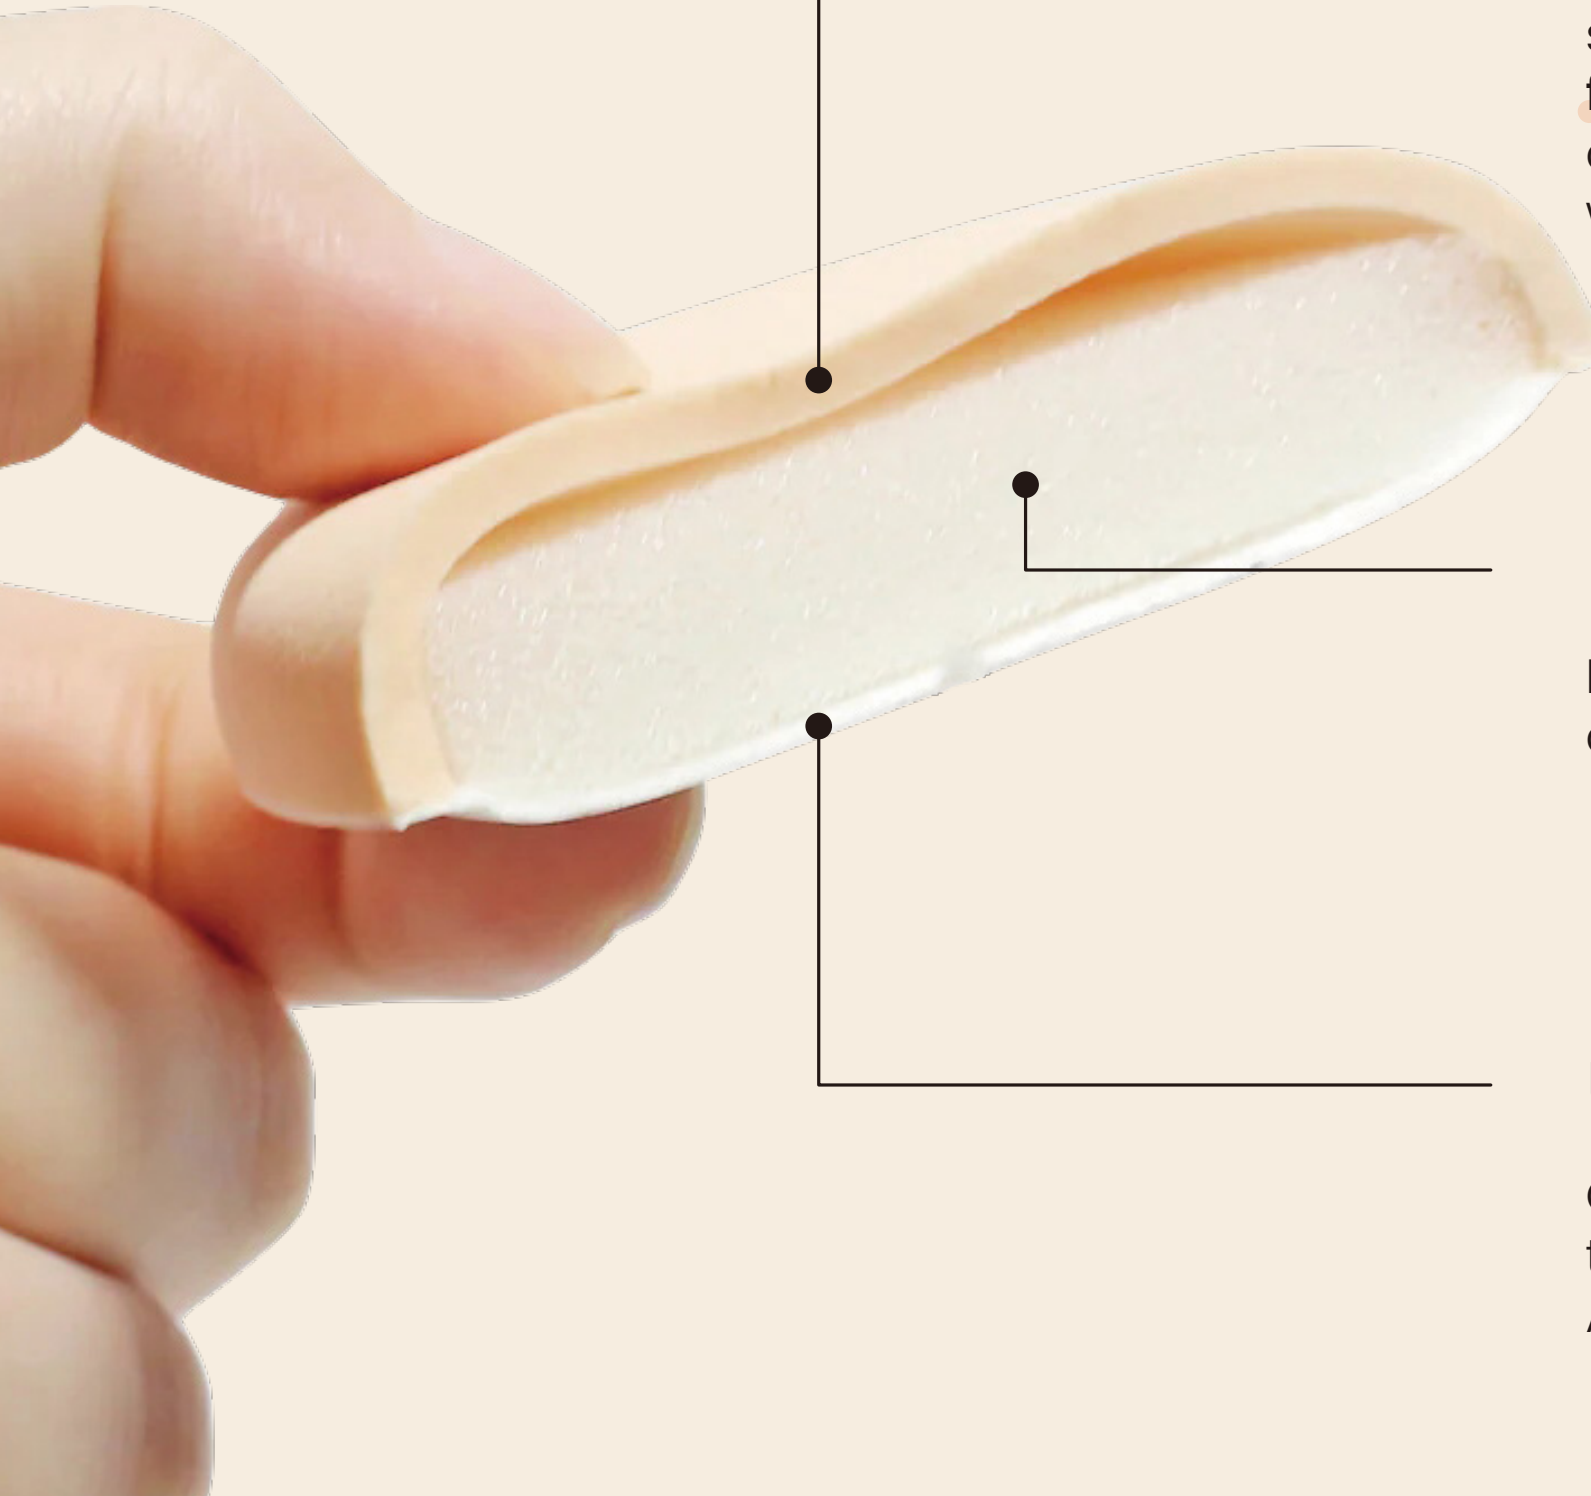

Comfortable Grip:

Thick design provides better control and ease during application

Rubycell

LUXURIOUS THICKNESS

RUBY SOFT PREMIUM CUSHION PUFF

SKU.NO.: 202210644

Material: PU+Rubycell

Size: 58ø*6T(Round)

58*60*6T(Fanshaped)

TWO SHAPES FOR VARIED MAKEUP PREFERENCES

Round

Can be used on the whole face, fast and even makeup, not easy to eat powder

Fanshaped

The tip can be used for the nose wing, the corner of the eye and other positions, and the makeup is accurate

Rubycell material:

Smooth and ultra soft texture is perfect for setting powder. Specifically **designed for liquid foundation**, which has excellent absorption capabilities, allowing you to utilize less product while achieving maximum coverage

Excellent elasticity foam:

Ensures a comfortable and luxurious makeup application experience

Ultra-soft and durable PU:

Offers ultra soft and longer lifespan compared to other makeup sponges
Available for printed and embossed design