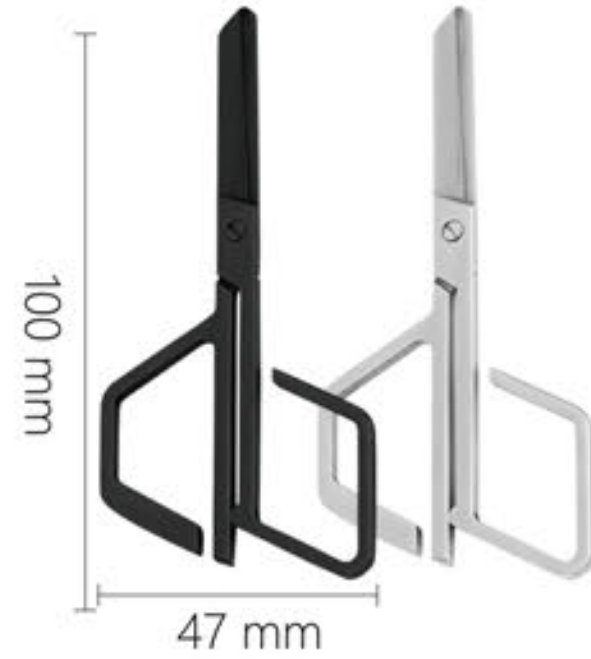

• Brow brush

Clip mouth slanting design, easy to bite

Tail eyebrow brush design

SKU.NO: 0202240047
Material: Stainless Steel+PVC
Size: 12*2.7*0.3cm

• Portable Eyelash separator eyebrow comb

Elastic vertical brush for thick, full eyelashes

Stainless Steel Eyebrow Eyelash Brush Mascara Comb

SKU.NO: 0202220130
Material: ABS++Stainless Steel
Size: 16.9cm

Double-ended Eyebrow Tools

SKU.NO.: 0202270045
Material: ABS + Stainless steel

SKU.NO.: 0202270046
Material: ABS + Stainless steel

SKU.NO.: 0202220129
Material: ABS + Stainless steel

SKU.NO.: 0202270049
Material: ABS + Stainless steel

BEAUTY SCISSOR

Can be used as
eyebrow or nose hair trimmer

- Novel design
- Versatile use

Beauty Scissor

SKU.NO.: 0202400034

SKU.NO.: 0202400039

SKU.NO.: 0202400040

SKU.NO.: 0202400037

SKU.NO.: 0202400042

Beauty Scissor

SKU.NO.: 0202400117
Size:9.0*4.4*3.5cm

SKU.NO.: 0202400110
Size:9.2*4.3*3.5cm