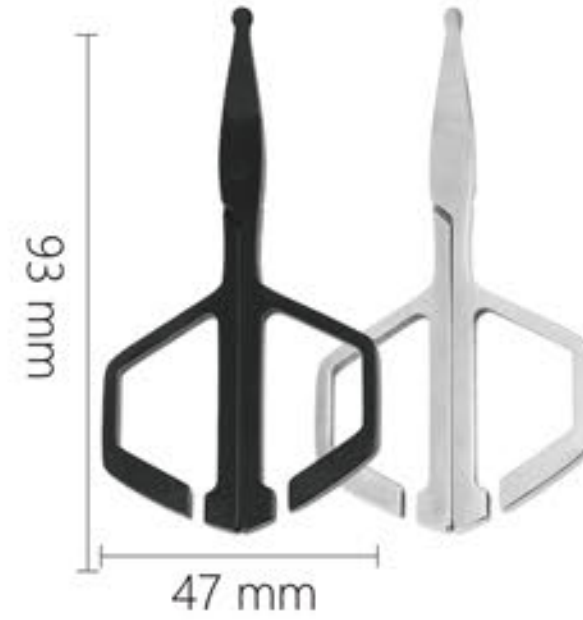

• Brow brush

Clip mouth slanting design, easy to bite

Tail eyebrow brush design

SKU.NO: 0202240047
Material: Stainless Steel+PVC
Size: 12*2.7*0.3cm

• Portable Eyelash separator eyebrow comb

Elastic vertical brush for thick, full eyelashes

Stainless Steel Eyebrow Eyelash Brush Mascara Comb

SKU.NO: 0202220130
Material: ABS++Stainless Steel
Size: 16.9cm

Double-ended Eyebrow Tools

SKU.NO.: 0202270045
Material: ABS + Stainless steel

SKU.NO.: 0202270046
Material: ABS + Stainless steel

SKU.NO.: 0202220129
Material: ABS + Stainless steel

SKU.NO.: 0202270049
Material: ABS + Stainless steel

BEAUTY SCISSOR

Can be used as
eyebrow or nose hair trimmer

- Novel design
- Versatile use

Beauty Scissor

SKU.NO.: 0202400034

SKU.NO.: 0202400039

SKU.NO.: 0202400040

SKU.NO.: 0202400037

SKU.NO.: 0202400042

Beauty Scissor

SKU.NO.: 0202400117
Size:9.0*4.4*3.5cm

SKU.NO.: 0202400110
Size:9.2*4.3*3.5cm