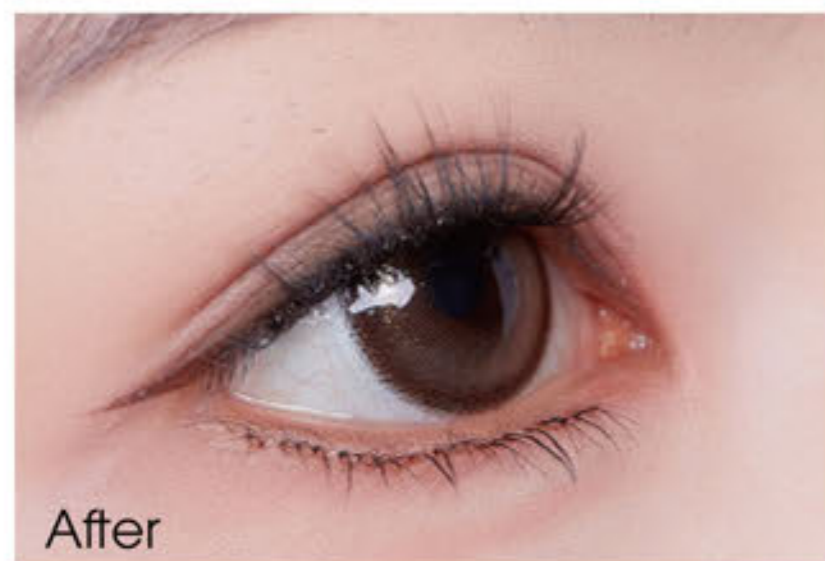

CURLING

Eyelash Curler

- ♥ *Conforms naturally to different eye shapes*
- ♥ *ensuring a perfect fit.*

Curl your eyelashes easily

Pure Lift Silicon Eyelash Curler

Effortless Use:

Achieve beautifully curled lashes quickly and accurately.

Natural Fit: Curvature adapts to various eye shapes for optimal results.

Local splint : Curl your eyelashes around the corner or at the end of your eyes.

Precision Lash Separator: Built-in comb ensures perfectly defined lashes with ease.

Wide-Angle Design: Large clamp fits comfortably at the lash base, enhancing curl and longevity..

SKU.NO:0202240335
Material:PC+ Silicone
Size:Wide Angle 9.5*3.5cm/
local 9.5*1.5cm

Lash Sculpt Precision Silicon Curler