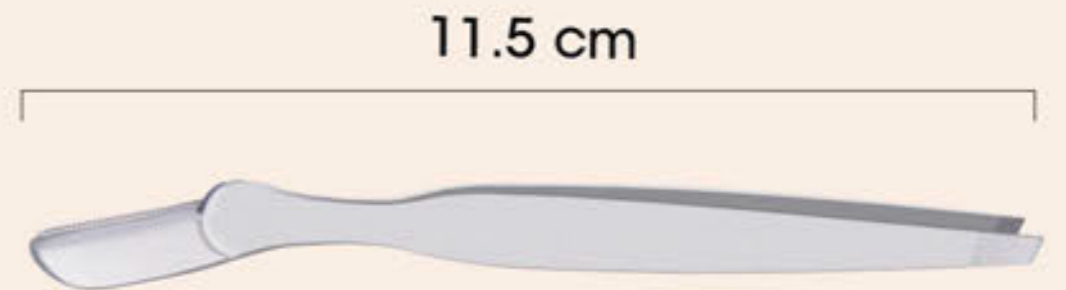

SKU.NO: 0202240042
Material: Stainless Steel
Size: 9.5*1.5cm

SKU.NO.: 0202400102
Size: 11.5cm

Applicator For Cluster Lashes

Easy to grip and securely hold the false eyelashes

Comb eyelashes and eyebrow for beautiful look

Dual-Action Lash & Brow Tweezer Comb

SKU.NO: 0202240327
Material: Stainless steel blade
Size: 11.5cm

SKU.NO: 0202240049
Material: Stainless Steel
Size: 12*1.8cm

EYEBROW TOOLS

- Brow razor
- Tweezers
- Brow & lash brush
- Beauty scissor

Precision Double-ended Tweezer & Brow Razor

- **Dual-Purpose Design:** Combines eyebrow shaping and lash application in one tool.
- **Durable Metal Construction:** Made from waterproof, long-lasting materials.
- **Precision Brow Shaper:** Effortlessly grooms and shapes eyebrows for a polished look.
- **Accurate Lash Application:** Ensures secure and precise false lash placement.
- **Reusable & Convenient:** Designed for repeated use, simplifying your beauty routine.