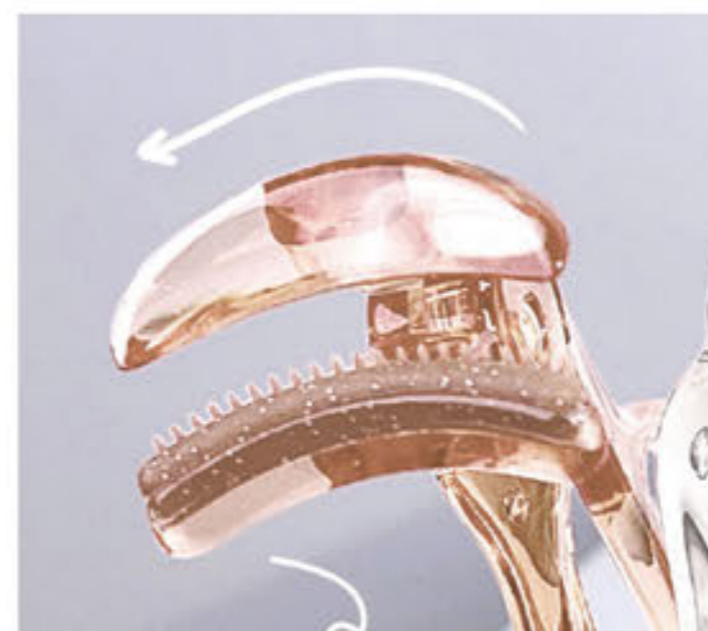

CURLING

Eyelash Curler

- ♥ *Conforms naturally to different eye shapes*
- ♥ *ensuring a perfect fit.*

Curl your eyelashes easily

Pure Lift Silicon Eyelash Curler

Effortless Use:

Achieve beautifully curled lashes quickly and accurately.

Natural Fit: Curvature adapts to various eye shapes for optimal results.

Local splint : Curl your eyelashes around the corner or at the end of your eyes.

Precision Lash Separator: Built-in comb ensures perfectly defined lashes with ease.

Wide-Angle Design: Large clamp fits comfortably at the lash base, enhancing curl and longevity..

SKU.NO:0202240335
Material:PC+ Silicone
Size:Wide Angle 9.5*3.5cm/
local 9.5*1.5cm

Lash Sculpt Precision Silicon Curler

Versatile Options:

Available in both targeted and wide-angle styles for personalized use.

Wide-angle clamp

Local splint

Elegant Matte Finish:

High-end metallic texture for a luxurious feel.

User-Friendly Design: Easily achieve beautifully curled lashes with a simple press.