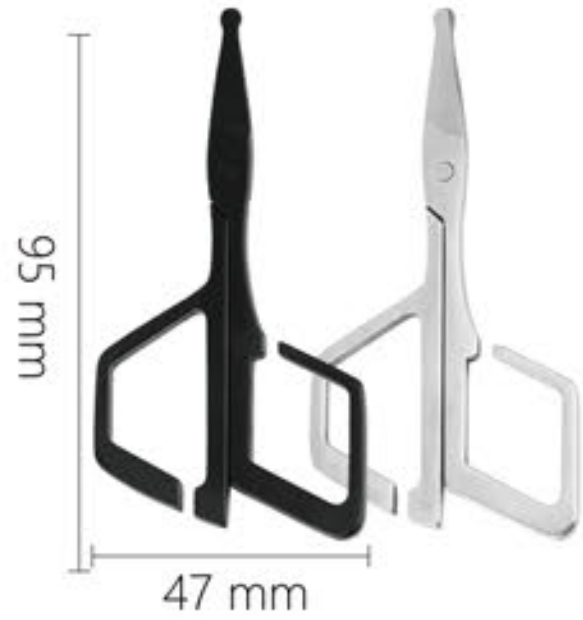

• Brow brush

Clip mouth slanting design, easy to bite

Tail eyebrow brush design

SKU.NO: 0202240047
Material: Stainless Steel+PVC
Size: 12*2.7*0.3cm

• Portable Eyelash separator eyebrow comb

Elastic vertical brush for thick, full eyelashes

Stainless Steel Eyebrow Eyelash Brush Mascara Comb

SKU.NO: 0202220130
Material: ABS++Stainless Steel
Size: 16.9cm

Double-ended Eyebrow Tools

SKU.NO.: 0202270045
Material: ABS + Stainless steel

SKU.NO.: 0202270046
Material: ABS + Stainless steel

SKU.NO.: 0202220129
Material: ABS + Stainless steel

SKU.NO.: 0202270049
Material: ABS + Stainless steel

BEAUTY SCISSOR

Can be used as
eyebrow or nose hair trimmer

- Novel design
- Versatile use

Beauty Scissor

SKU.NO.: 0202400034

SKU.NO.: 0202400039

SKU.NO.: 0202400040

SKU.NO.: 0202400037

SKU.NO.: 0202400042

Beauty Scissor

SKU.NO.: 0202400117
Size:9.0*4.4*3.5cm

SKU.NO.: 0202400110
Size:9.2*4.3*3.5cm