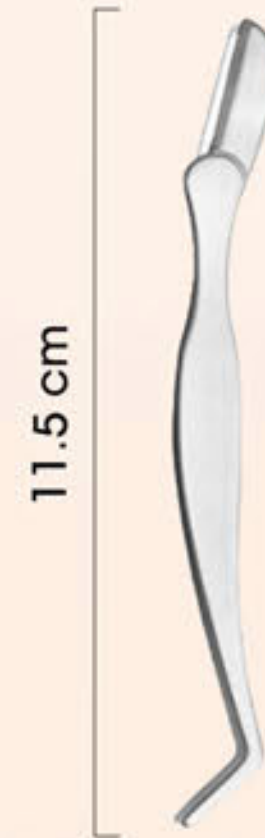

Each magnetic lash has two layers. Gently separate them with your fingers.

Step 4

Load the top and bottom lashes onto the applicator, and please note the top and bottom magnetic pieces are places facing each other.

Dual-Action Lash & Brow Tweezer Comb

SKU.NO: 0202240327
Material: Stainless steel blade
Size: 11.5cm

SKU.NO: 0202240049
Material: Stainless Steel
Size: 12*1.8cm

EYEBROW TOOLS

- Brow razor
- Tweezers
- Brow & lash brush
- Beauty scissor

Precision Double-ended Tweezer & Brow Razor

- **Dual-Purpose Design:** Combines eyebrow shaping and lash application in one tool.
- **Durable Metal Construction:** Made from waterproof, long-lasting materials.
- **Precision Brow Shaper:** Effortlessly grooms and shapes eyebrows for a polished look.
- **Accurate Lash Application:** Ensures secure and precise false lash placement.
- **Reusable & Convenient:** Designed for repeated use, simplifying your beauty routine.

SKU.NO.: 0202240324

Material: Stainless steel blade

Double-ended Eyelash Applicator & Brow Razor

- Eyebrow razor and eye applicator
- Addressing both eyebrow shaping and false eyelash application needs
- Long lasting with stainless steel, cleanable
- Reusable & recyclable