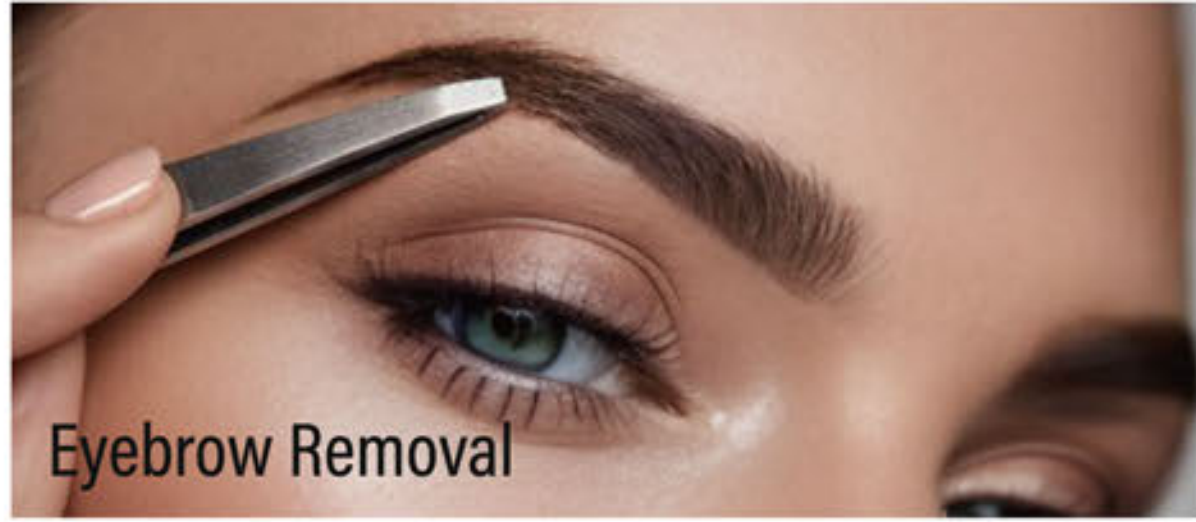

3-in-1 Eyebrow Tweezers

Trim eyebrows

Brush eyebrow

Eyebrow Removal

SKU.NO: 0202270033
Material: Stainless Steel+PP
Size: 12.8*1.2cm

Tweezers

SKU.NO: 0202270039/0202270040/0202270041
Material: Stainless Steel
Size: 9.2*1cm