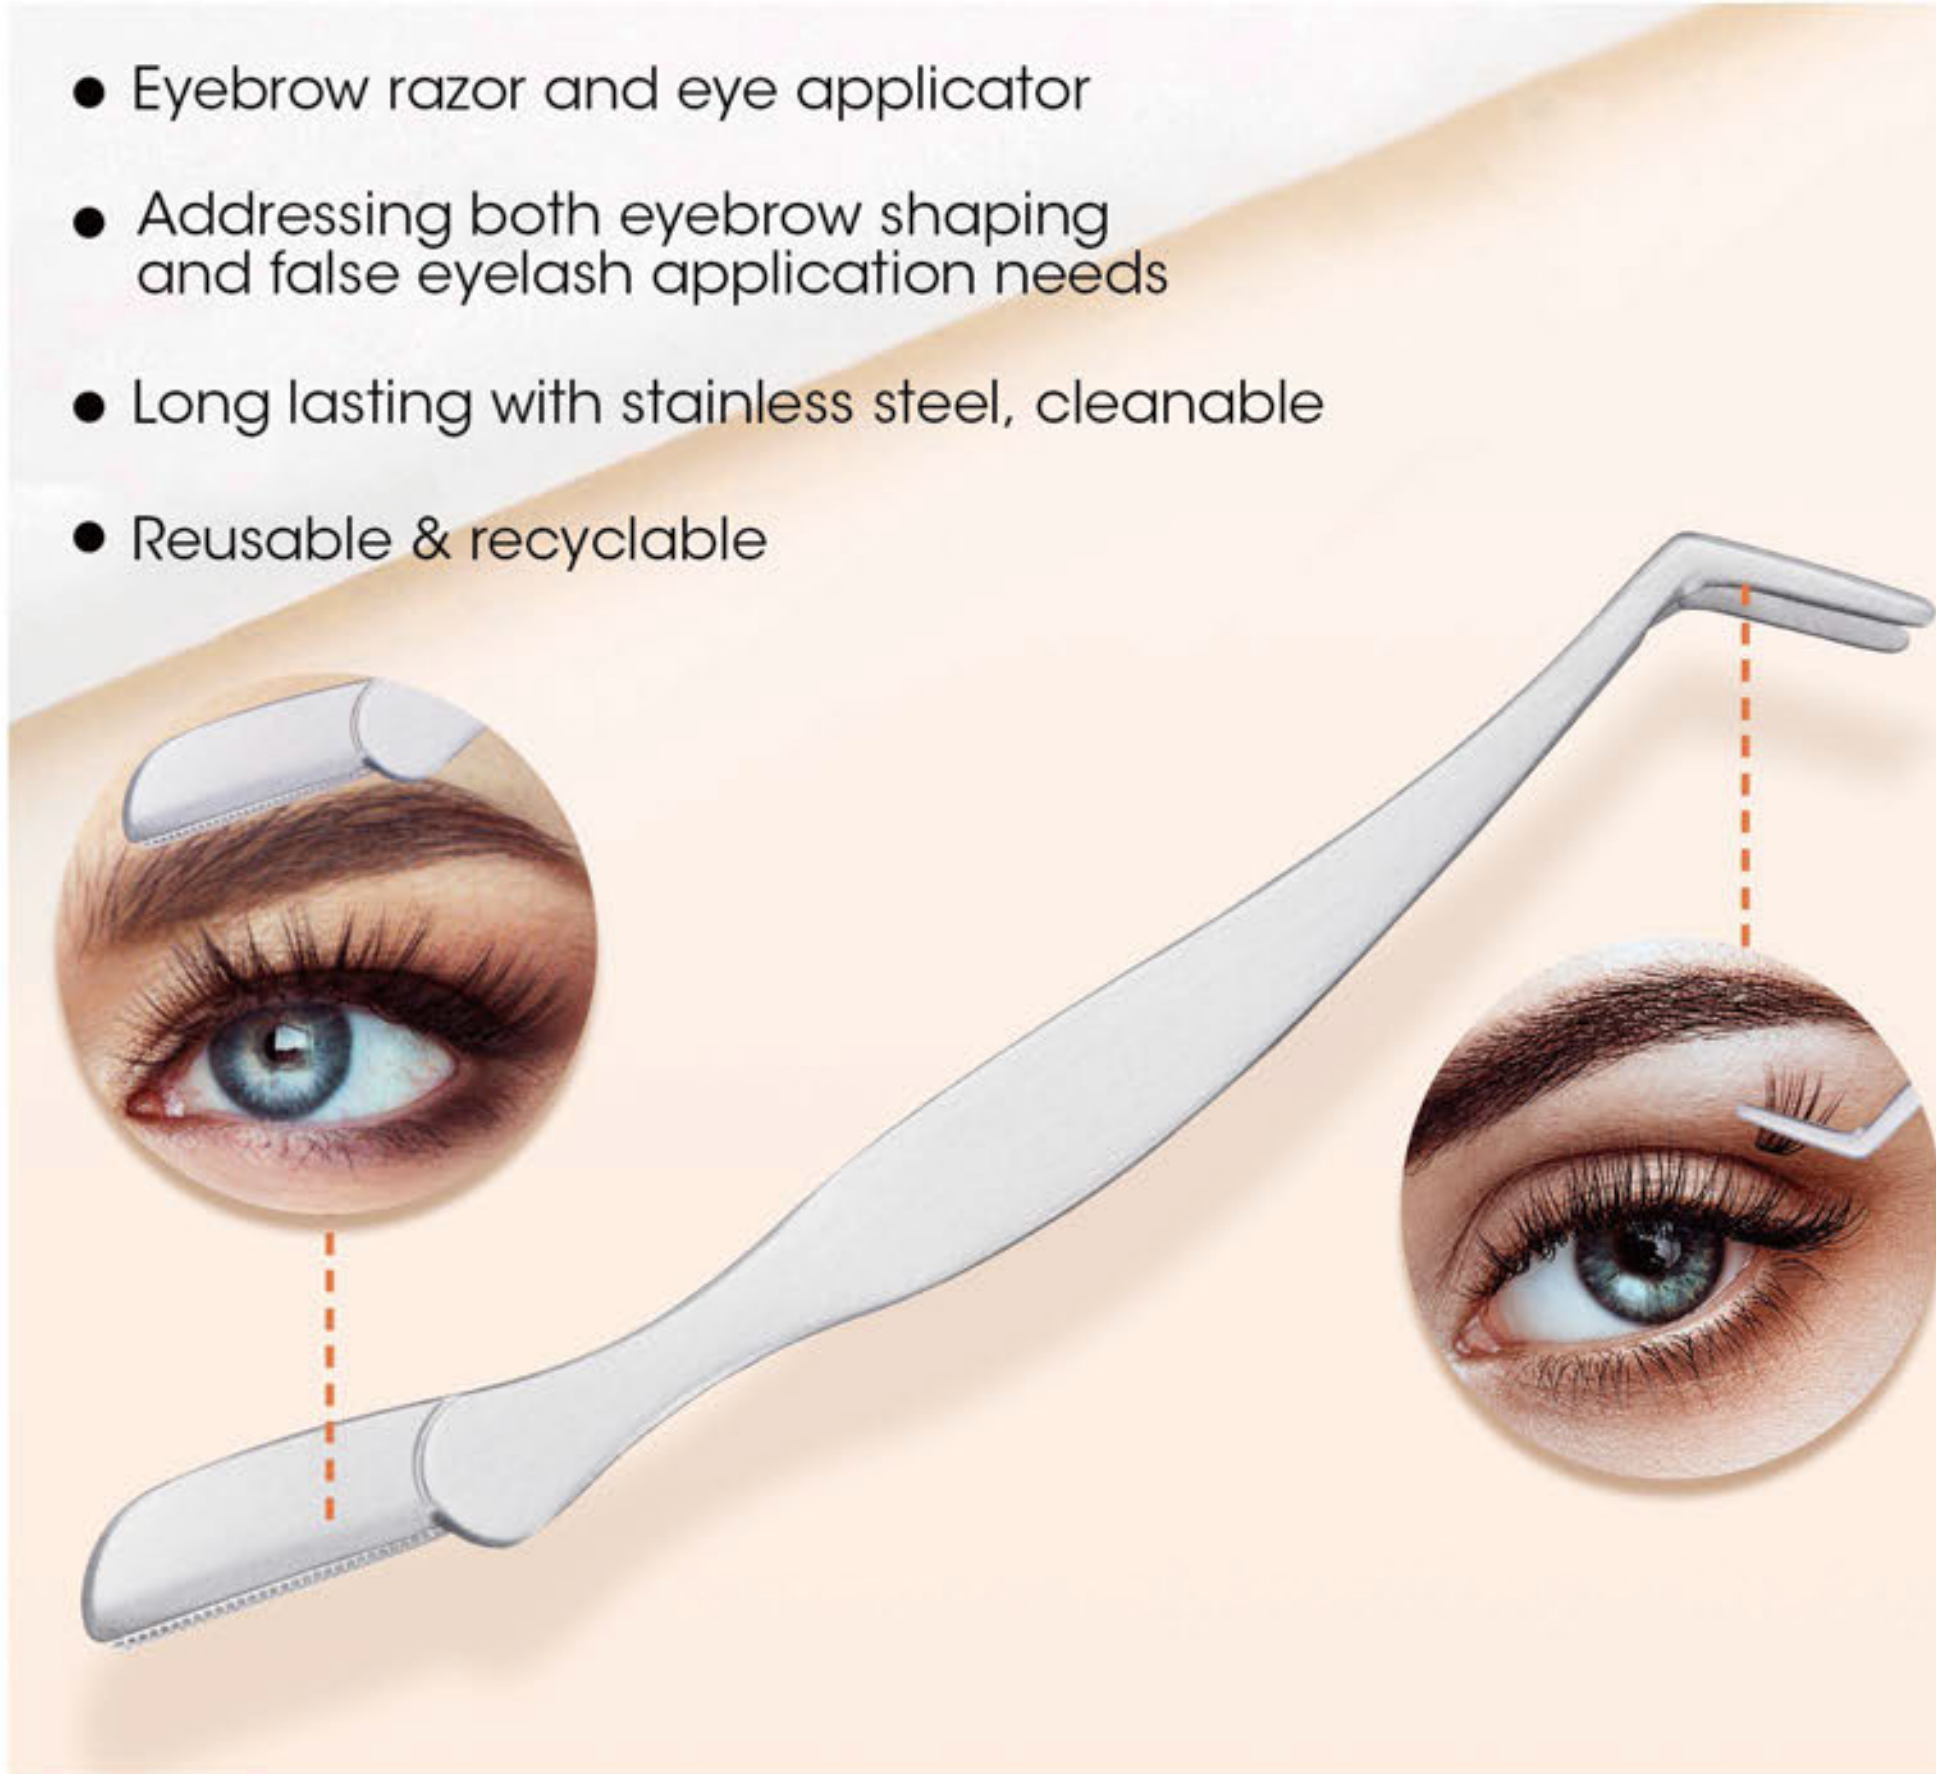

Dual-Action Lash & Brow Tweezer Comb

SKU.NO: 0202240327
Material: Stainless steel blade
Size: 11.5cm

SKU.NO: 0202240049
Material: Stainless Steel
Size: 12*1.8cm

EYEBROW TOOLS

- Brow razor
- Tweezers
- Brow & lash brush
- Beauty scissor

Precision Double-ended Tweezer & Brow Razor

- **Dual-Purpose Design:** Combines eyebrow shaping and lash application in one tool.
- **Durable Metal Construction:** Made from waterproof, long-lasting materials.
- **Precision Brow Shaper:** Effortlessly grooms and shapes eyebrows for a polished look.
- **Accurate Lash Application:** Ensures secure and precise false lash placement.
- **Reusable & Convenient:** Designed for repeated use, simplifying your beauty routine.

SKU.NO.: 0202240324

Material: Stainless steel blade

Double-ended Eyelash Applicator & Brow Razor

- Eyebrow razor and eye applicator
- Addressing both eyebrow shaping and false eyelash application needs
- Long lasting with stainless steel, cleanable
- Reusable & recyclable