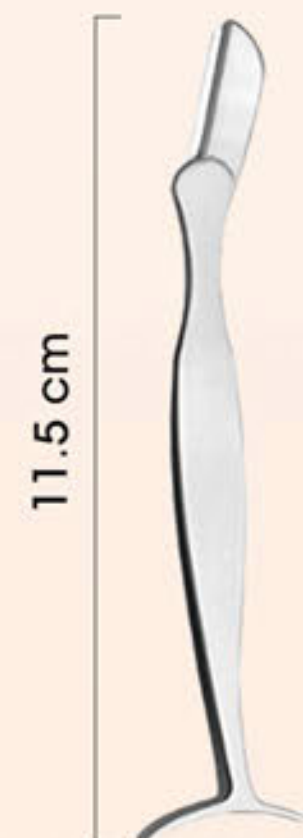

Dual-Action Lash & Brow Tweezer Comb

SKU.NO: 0202240327
Material: Stainless steel blade
Size: 11.5cm

SKU.NO: 0202240049
Material: Stainless Steel
Size: 12*1.8cm

EYEBROW TOOLS

- Brow razor
- Tweezers
- Brow & lash brush
- Beauty scissor

Precision Double-ended Tweezer & Brow Razor

- **Dual-Purpose Design:** Combines eyebrow shaping and lash application in one tool.
- **Durable Metal Construction:** Made from waterproof, long-lasting materials.
- **Precision Brow Shaper:** Effortlessly grooms and shapes eyebrows for a polished look.
- **Accurate Lash Application:** Ensures secure and precise false lash placement.
- **Reusable & Convenient:** Designed for repeated use, simplifying your beauty routine.

SKU.NO.: 0202240324

Material: Stainless steel blade

Double-ended Eyelash Applicator & Brow Razor

- Eyebrow razor and eye applicator
- Addressing both eyebrow shaping and false eyelash application needs
- Long lasting with stainless steel, cleanable
- Reusable & recyclable

SKU.NO.: 0202240326
Material: Stainless steel blade

SKU.NO.: 0202240325
Material: Stainless steel blade

Multifunctional Facial Trimmer

Trim eyebrows

Trim fetal hair

Trim sideburns

Trim lip hair

SKU.NO.: 0202240112