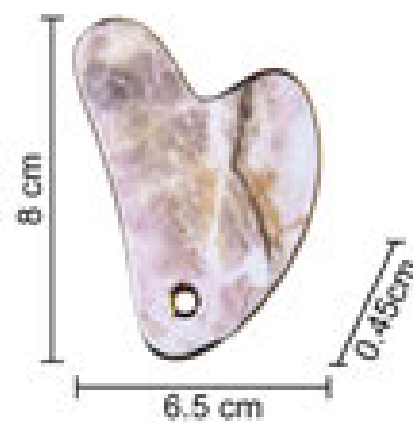

SKU.NO: 0606760204
SIZE: 8*6.5*0.45cm