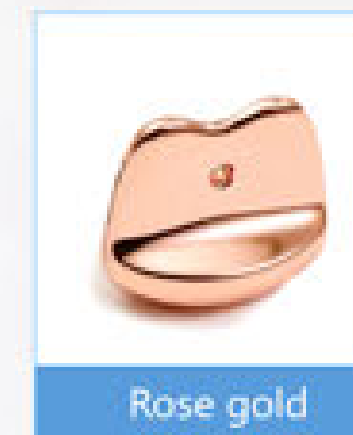

Precision Tip

Scoops cream and massages acupoints.

Rolling Ball Head

Boosts eye cream absorption.

Assembly model:

Size: 6.73cm length

Magnetic model:

Size: 6.2cm length

Sku: 0606760521

Material: Zinc alloy

Eye Massaging -Metal

Sku: 0606760522
Material: Zinc alloy
Size: 2.8*2.6cm

Mini Iron Design

Separates massage zones for cleaner, more sanitary use.

Targeted Massage Dots

Specially designed dots increase eye area stimulation, soothing tired skin and relieving tension.

MORE COLORS:

• Eye Revive Massage Roller - Metal

Sku: 0606760519
Material: Zinc alloy + ceramic
+ Green Dongling
Size: 14.5*3cm

Long Zinc Alloy Handle

Comfortable grip with a glossy, fade-resistant finish.