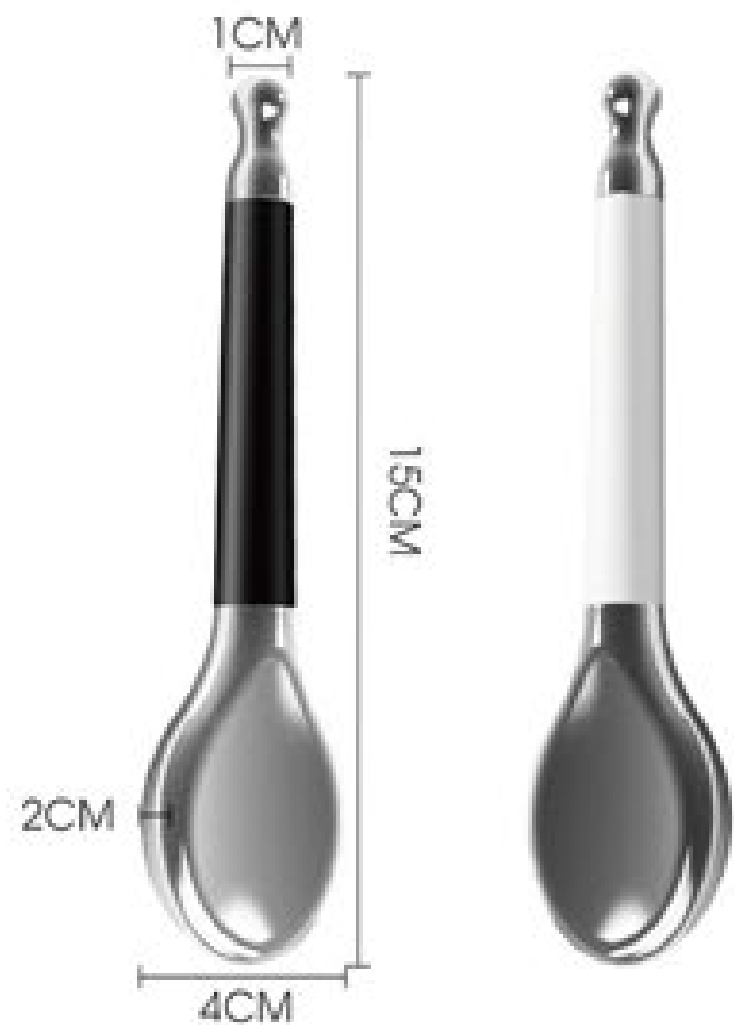

Acupoint

Body

Face

SKU NO.: 0606760126
 SIZE: 11*6.8cm
 MATERIAL: Zinc alloy+ABS

SKU NO.: 0606760125
 SIZE: 11.5*9cm
 MATERIAL: Zinc alloy+ABS

SKU NO.: 0606760352
 SIZE: 12.6*6cm
 MATERIAL: Zinc alloy

SKU NO.: 0606760382
 SIZE: 11*6cm
 MATERIAL: Stainless steel

SKU NO.: 0606760374
 SIZE: 7.8*5.3cm
 MATERIAL: Zinc alloy+Germanite

SKU NO.: 0606760157
 SIZE: 9.7*6.4*4.8cm
 MATERIAL: Zinc alloy

SKU NO.: 0606760350
 SIZE: 9.8*5.2cm
 MATERIAL: Zinc alloy

SKU NO.: 0606760357
 SIZE: 8*7.4*1.8cm
 MATERIAL: Stainless steel+PP

SKU NO.: 0606760383
 SIZE: 9.5*6.5cm
 MATERIAL: Zinc alloy

SKU NO.: 0606760241
 SIZE: 10.5*5.2*1.4cm
 MATERIAL: Zinc alloy

SKU NO.: 0606760087
 Material: Brass
 Size: 8.5*5.5cm

SKU NO.: 0606760077
 Material: Stainless Steel
 Size: 8.8*3cm

Chill & Refresh Collection

Ice Tools

Refresh and rejuvenate your skin with these invigorating ice globe tools.

• Ice Cooling Massager - Metal

• Ice Cooling Massager - Metal

SKU NO: 0606760357
SIZE: 14.5*5.8*5cm
MATERIAL: Stainless steel+silicone+liquid