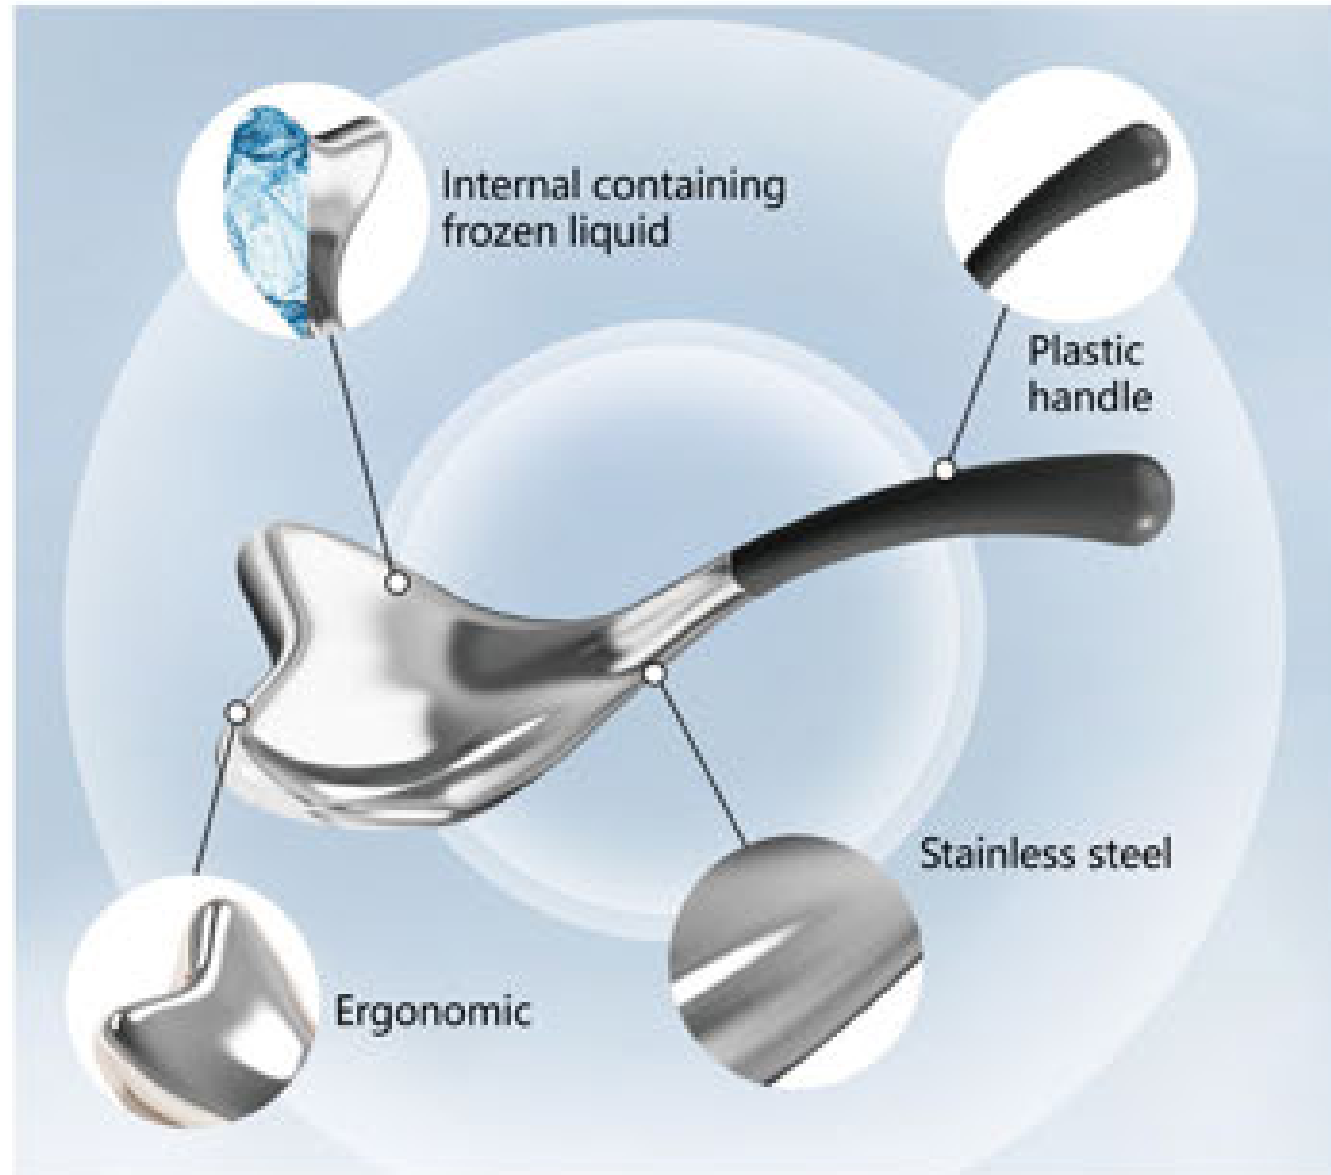

Chill & Refresh Collection

Ice Tools

Refresh and rejuvenate your skin with these invigorating ice globe tools.

• Ice Cooling Massager - Metal

• Ice Cooling Massager - Metal

SKU NO: 0606760357
SIZE: 14.5*5.8*5cm
MATERIAL: Stainless steel+silicone+liquid

• Ice Cooling Massager - Metal

THREE-TEMPERATURE MASSAGE

Heat Therapy
Heat for 2-5 minutes

Cold Therapy
Freeze for 3-4 hours

Normal Massage
Without heating or cooling

SIZE

SILVER

GOLD