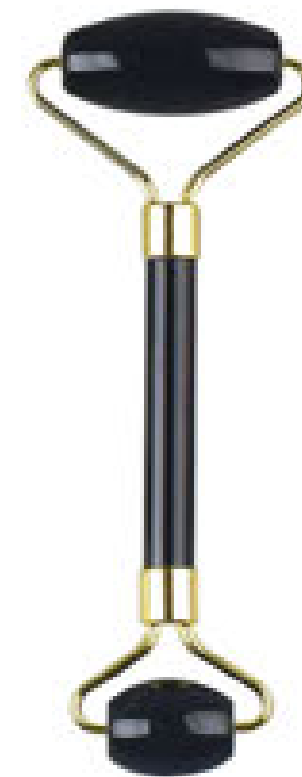

SKU.NO.: 0606760188

SKU.NO.: 0808972019

SKU.NO.: 0606760186

SKU.NO.: 0606760199
0606760200

Facial Roller -Jade

The face roller is made of 100% natural jade stone, double head structure to meet different facial needs. Anti-aging, reduces wrinkles, reduce dark eyes, better skin and health without any chemicals or irritants.

Size:130*60mm
SKU.NO.0606760193

Size:85x37mm
SKU.NO.06067600021

Size:125x55mm
SKU.NO.06067600025

SKU NO.: 06067600002
SIZE: 14.5*5.6cm
MATERIAL: Xiuyan+zinc alloy

SKU NO.: 06067600004
SIZE: 14.5*5.6cm
MATERIAL: Opal+zinc alloy

SKU NO.: 06067600006
SIZE: 14.5*5.6cm
MATERIAL: Dot stone+zinc alloy

SKU NO.: 06067600008
SIZE: 14.5*5.6cm
MATERIAL: Xiuyan+zinc alloy

SKU NO.: 06067600010
SIZE: 14.5*5.6cm
MATERIAL: Obsidian+zinc alloy