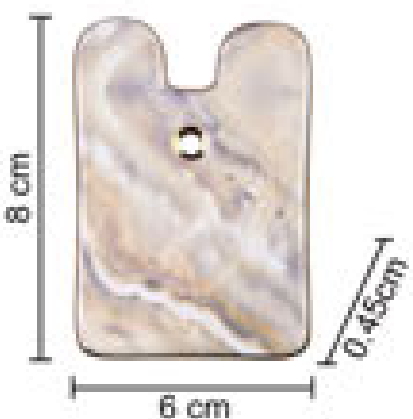

SKU.NO: 0606760201
SIZE: 8*6*0.45cm