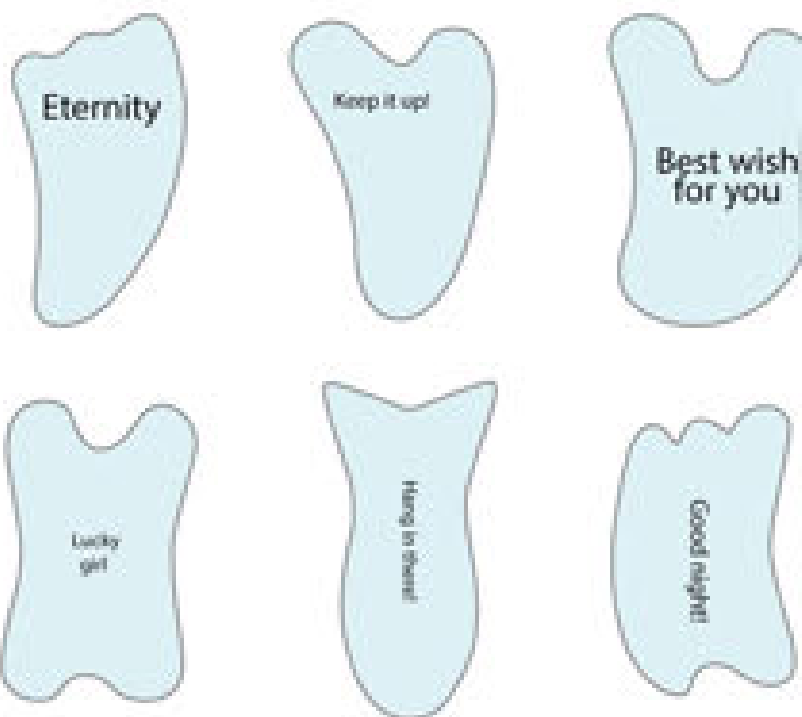

- GUASHA
  Aventurine .
  Size:10*4*0.5cm .
  SKU.NO.06067600049