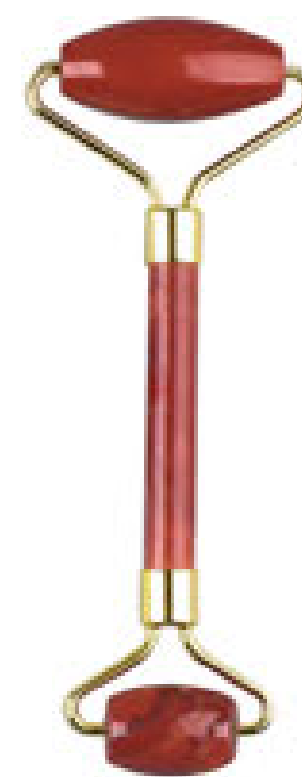

SKU NO.: 06067600006
SIZE: 14.5*5.6cm
MATERIAL: Dot stone+zinc alloy

SKU NO.: 06067600008
SIZE: 14.5*5.6cm
MATERIAL: Xiuyan+zinc alloy

SKU NO.: 06067600010
SIZE: 14.5*5.6cm
MATERIAL: Obsidian+zinc alloy

SKU NO.: 06067600012
SIZE: 14.5*5.6cm
MATERIAL: White jade+zinc alloy

SKU NO.: 06067600001
SIZE: 14.5*5.6cm
MATERIAL: Tiger's-eye jade+zinc alloy

SKU NO.: 06067600003
SIZE: 14.5*5.6cm
MATERIAL: White crystal+zinc alloy

SKU NO.: 06067600005
SIZE: 14.5*5.6cm
MATERIAL: Rose quartz+zinc alloy

SKU NO.: 06067600007
SIZE: 14.5*5.6cm
MATERIAL: Amethyst+zinc alloy

SKU NO.: 06067600009
SIZE: 14.5*5.6cm
MATERIAL: Red jasper+zinc alloy