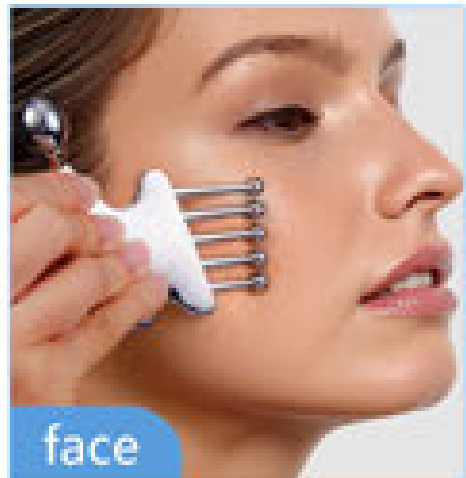

• Multifunctional Massage Tool - Metal

Contour

Use curved edge to
Sculpt the jaw line

Sculpt

Perfect for contouring
Cheeks and smile lines

Enhance

Targets reflexology points
Along the brow for a
Natural lift

Release

Helps relieve scalp tension to promote over
All scalp and hair health
Use on the neck to stimulate the
Lymphatic system

Sku: 0606760518
Material: Zinc alloy
Size: 8*7*0.55cm