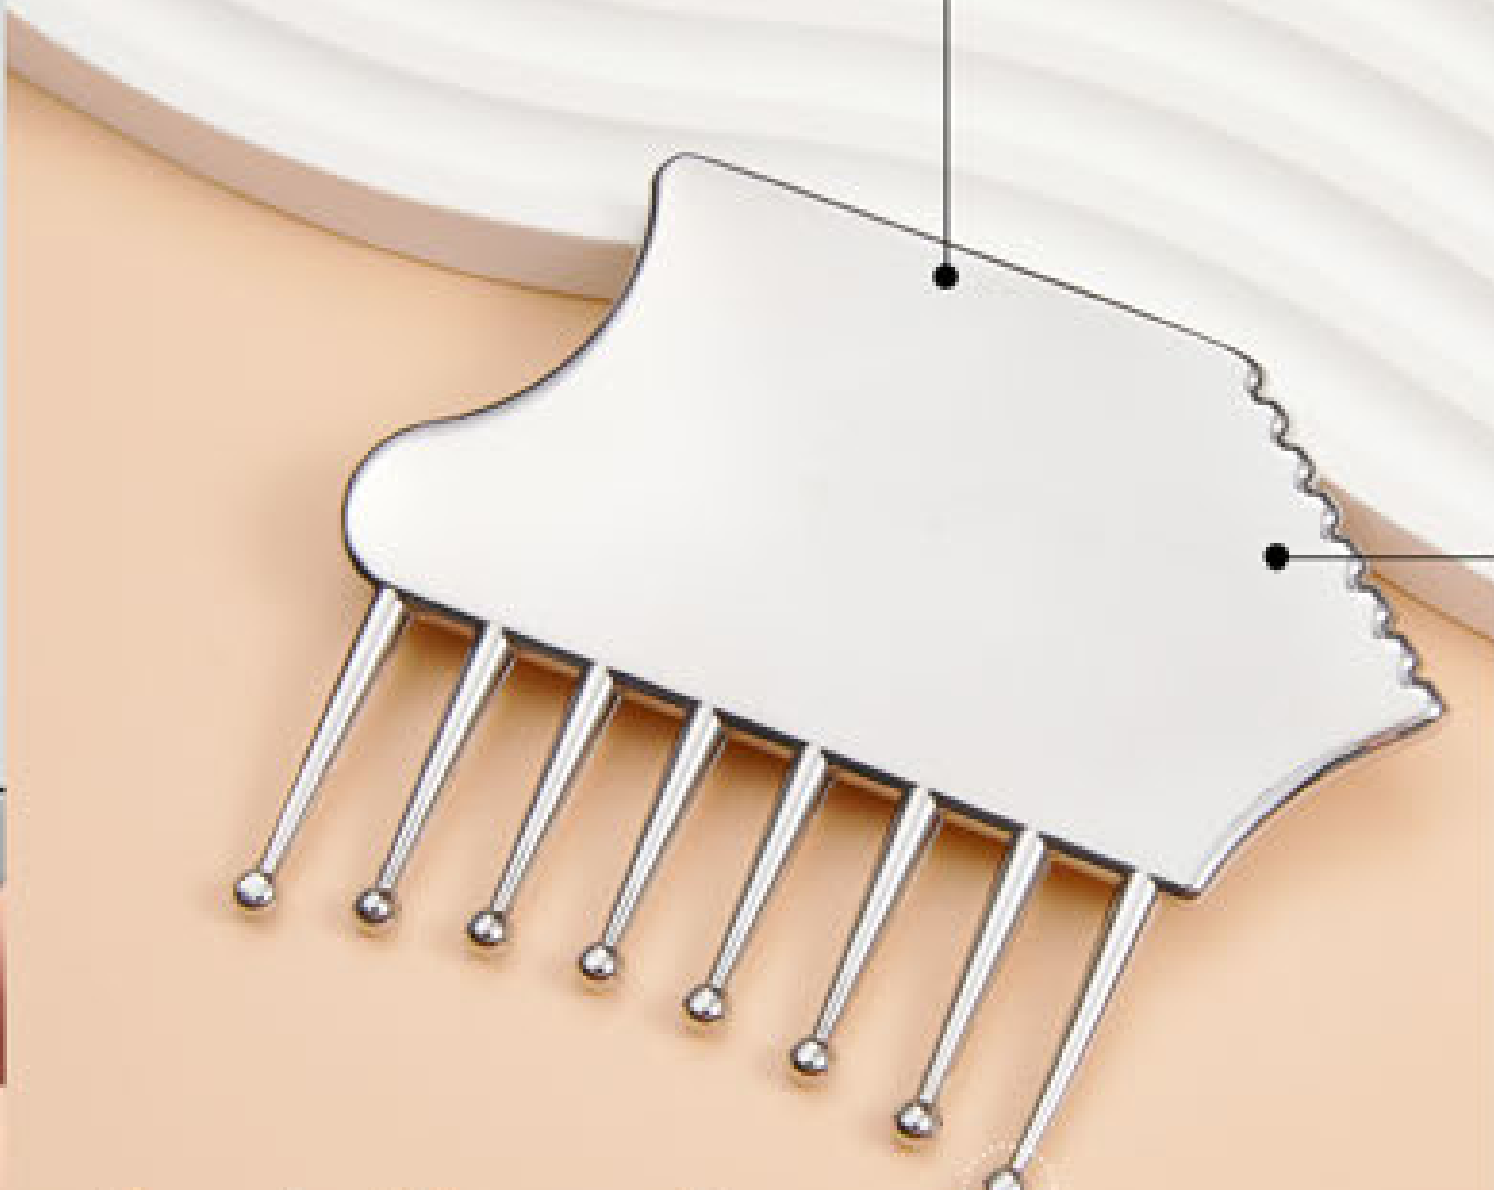

Targets reflexology points
Along the brow for a
Natural lift

Release

Helps relieve scalp tension to promote over
All scalp and hair health
Use on the neck to stimulate the
Lymphatic system

Sku: 0606760518
Material: Zinc alloy
Size: 8*7*0.55cm

• Vital Point Gua Sha Tool - Metal

Sku: 0606760516
Material: Zinc alloy
Size: 9.4*7.5*0.5cm

Easy & Effective

Effortless lifting and relaxation.

Comfort Focused

Rounded dots enhance skin contact and comfort.

Full-Body Massage

Comb design for face, neck, and scalp gua sha.

• Soothing Massage Roller - Metal

Ergonomic S-Grip

S-shaped handle offers a more comfortable and secure hold for effortless use.

Heart-Shaped Rollers

Massage multiple acupoints at once.

Curved Tip

Perfect for lifting cheeks and nose.

Sku: 0606760520
Material: Zinc alloy
Size: 14.4*4.6*3cm

• Versatile Massage Wand - Metal

Gua Sha Tail

Contours face for lifting and sculpting.