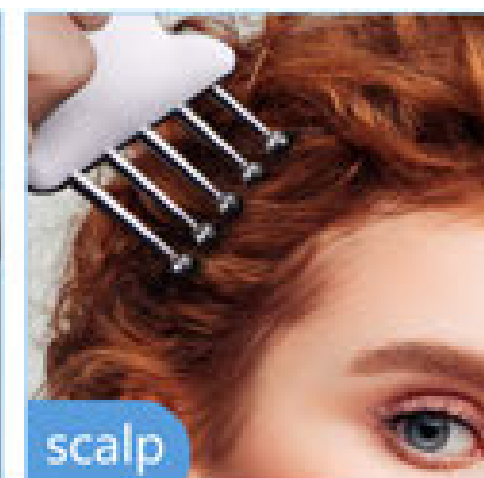

Targets reflexology points
Along the brow for a
Natural lift

Release

Helps relieve scalp tension to promote over
All scalp and hair health
Use on the neck to stimulate the
Lymphatic system

Sku: 0606760518
Material: Zinc alloy
Size: 8*7*0.55cm