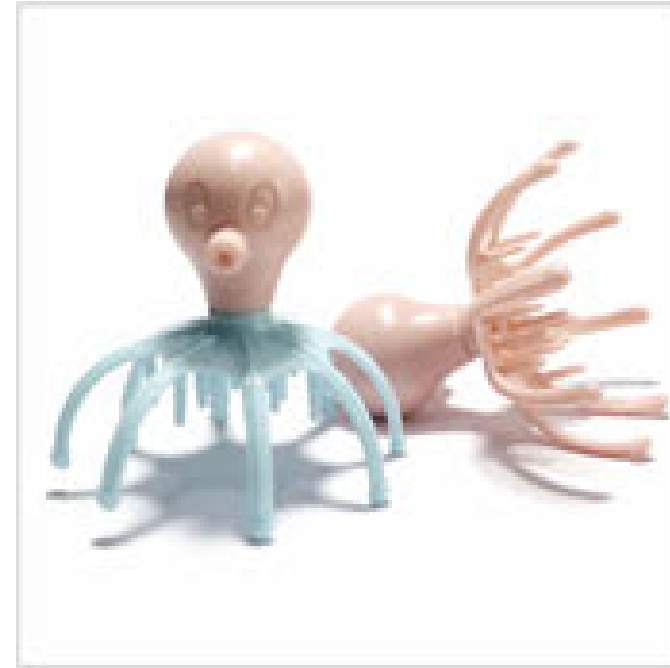

Soothing Finger Massager

SKU.NO: 0606760508

Material: ABS+ Acrylic + Steel ball/magnetic ball

Size: 18*3.3*3.3cm

Four roller balls mimic finger-like massages from all angles

Tail-end features magnetic beads for targeted acupressure therapy

Fitness Stick Gear Massage Stick

SKU.NO: 0606760017
Material: ABS
Size: 45*22.5cm

Back Massager

SKU.NO: 0606760022
Material: PP+Stainless Steel
Size: 47*7cm

Octopus Head Massage Tool

SKU.NO: 0606760019
Material: PP
Size: H10cm