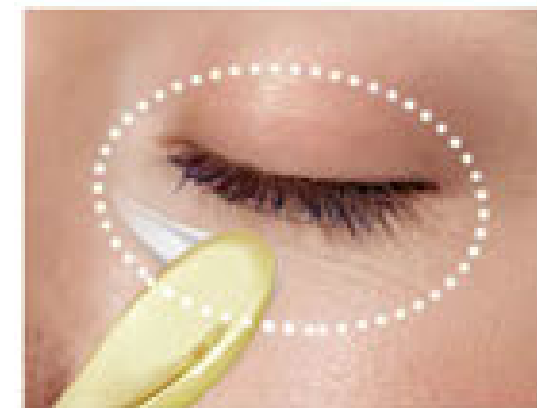

Combines multiple beauty tools in one.

Acupressure Head

Tip provides precise acupressure point massage

Facial Lifting

Angled edge designed for facial lifting and contouring.

Eye Cream Applicator

Back side helps with eye cream absorption.

Eye Cream Scoop

Conveniently scoops out eye cream.

SKU.NO.: 0606760501

Bowling Pin Shape

Unique design for versatile use.

Small End for Eye Area Massage

Perfectly sized for massaging around the eyes.

Large End for Facial Massage