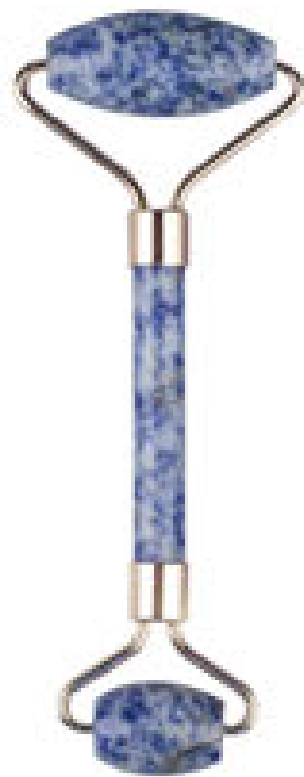

Size:130*60mm
SKU.NO.0606760193

Size:85x37mm
SKU.NO.06067600021

Size:125x55mm
SKU.NO.06067600025

SKU NO.: 06067600002
SIZE: 14.5*5.6cm
MATERIAL: Xiuyan+zinc alloy

SKU NO.: 06067600004
SIZE: 14.5*5.6cm
MATERIAL: Opal+zinc alloy

SKU NO.: 06067600006
SIZE: 14.5*5.6cm
MATERIAL: Dot stone+zinc alloy

SKU NO.: 06067600008
SIZE: 14.5*5.6cm
MATERIAL: Xiuyan+zinc alloy

SKU NO.: 06067600010
SIZE: 14.5*5.6cm
MATERIAL: Obsidian+zinc alloy