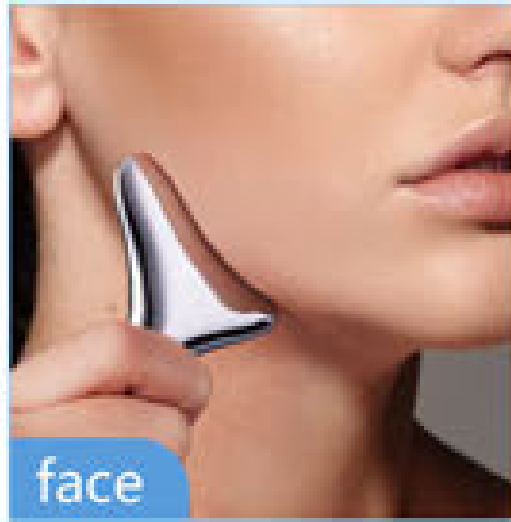

Full-Body Massage

Comb design for face, neck, and scalp gua sha.

• Soothing Massage Roller - Metal

Ergonomic S-Grip

S-shaped handle offers a more comfortable and secure hold for effortless use.

Heart-Shaped Rollers

Massage multiple acupoints at once.

Curved Tip

Perfect for lifting cheeks and nose.

Sku: 0606760520
Material: Zinc alloy
Size: 14.4*4.6*3cm

• Versatile Massage Wand - Metal

Gua Sha Tail

Contours face for lifting and sculpting.