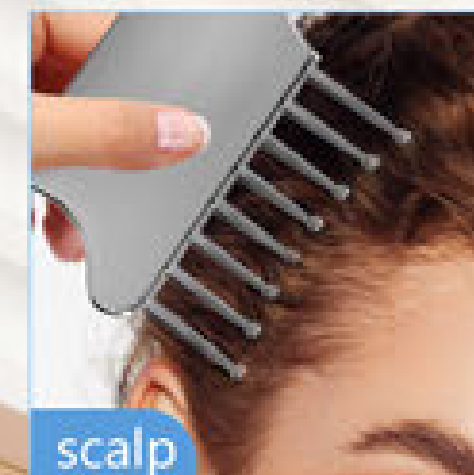

• Vital Point Gua Sha Tool - Metal

Sku: 0606760516
Material: Zinc alloy
Size: 9.4*7.5*0.5cm

Easy & Effective

Effortless lifting and relaxation.

Comfort Focused

Rounded dots enhance skin contact and comfort.