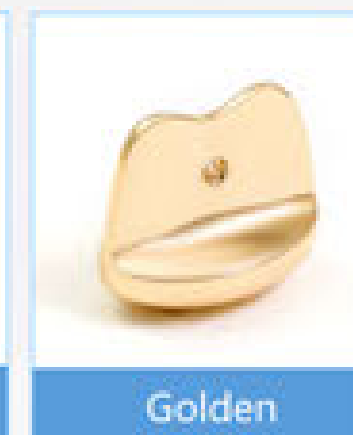

Precision Tip

Scoops cream and massages acupoints.

Rolling Ball Head

Boosts eye cream absorption.

Assembly model:

Size: 6.73cm length

Magnetic model:

Size: 6.2cm length

Sku: 0606760521

Material: Zinc alloy

Eye Massaging -Metal

Sku: 0606760522
Material: Zinc alloy
Size: 2.8*2.6cm

Mini Iron Design

Separates massage zones for cleaner, more sanitary use.

Targeted Massage Dots

Specially designed dots increase eye area stimulation, soothing tired skin and relieving tension.

MORE COLORS:

• Eye Revive Massage Roller - Metal

Sku: 0606760519
Material: Zinc alloy + ceramic
+ Green Dongling
Size: 14.5*3cm

Long Zinc Alloy Handle

Comfortable grip with a glossy, fade-resistant finish.