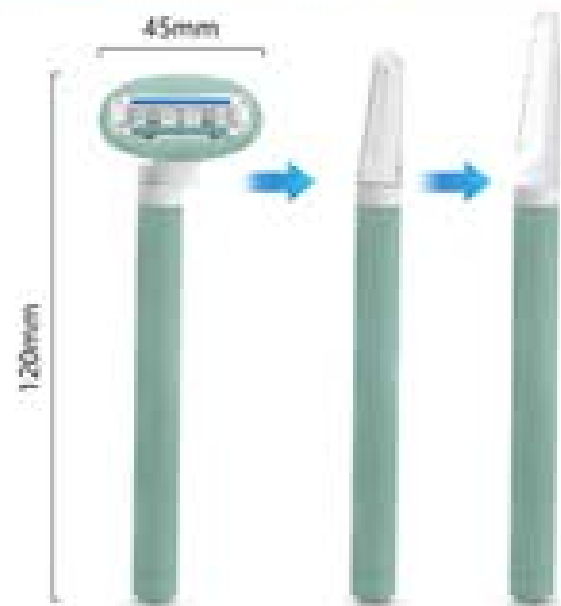

Instant Results

Fine hair removal

Effective Exfoliation

Removes dead skin

SKU NO: 0202270081
Material: ABS+Metal+Stainless steel
Size: 10*150mm

SKU NO.: 0202400284
 Material: Zinc Alloy Handle + ABS/TPR Head
 Size: 120*45mm