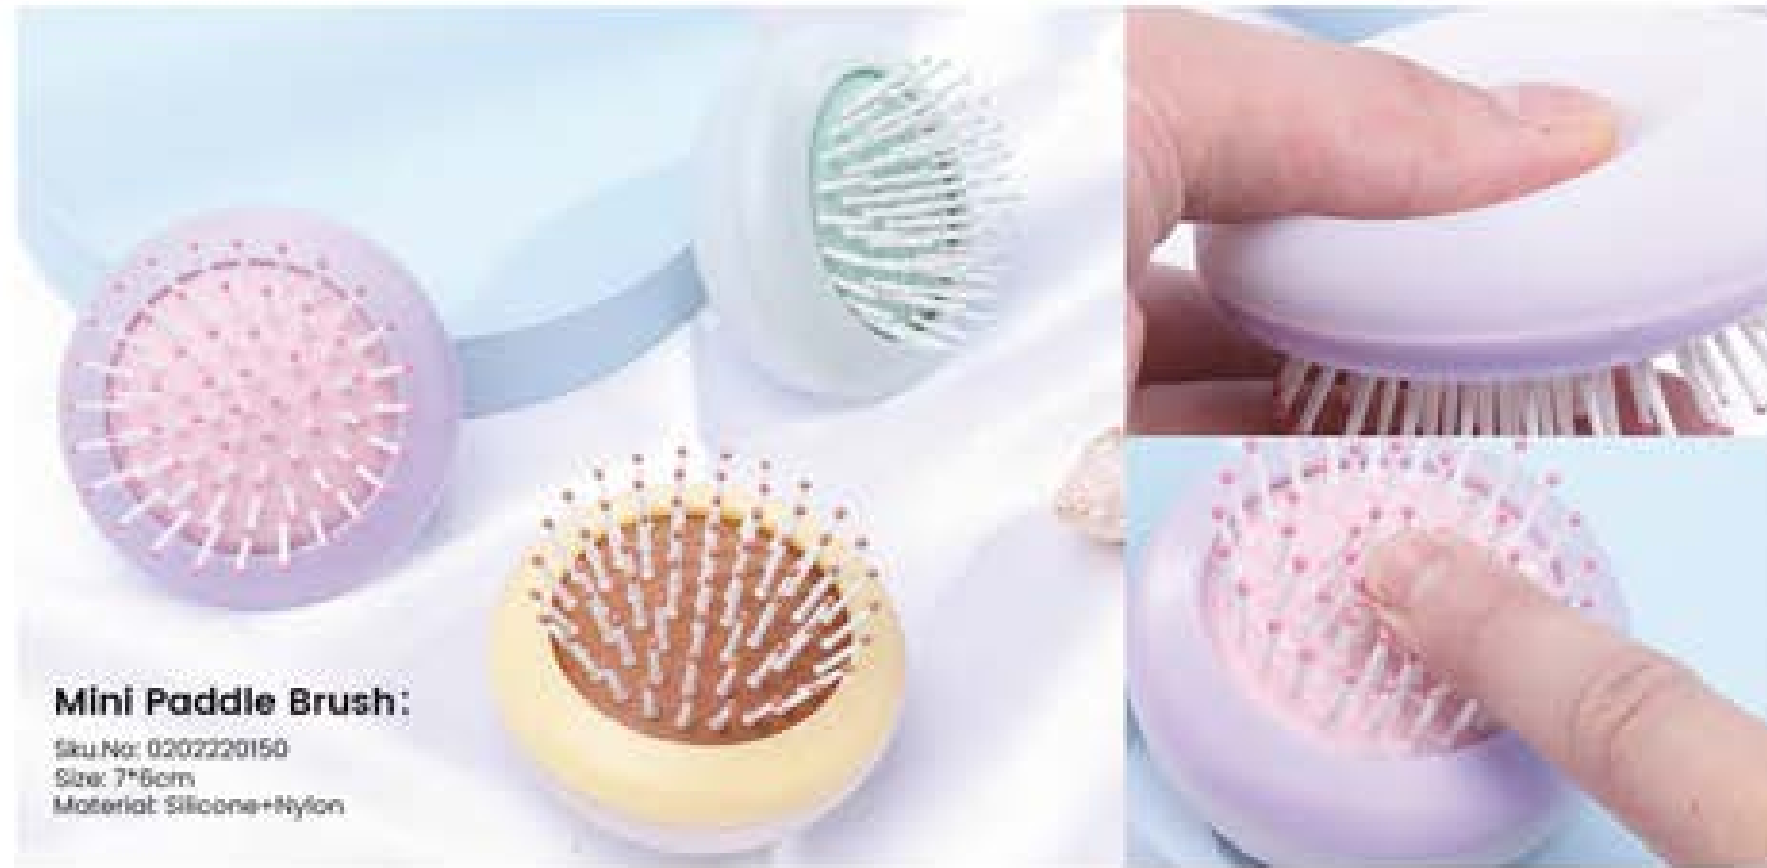

Portable Paddle Brush

Paddle Brush

✔ Super Elastic Air Cushion:

This brush not only detangles your hair effortlessly but also adds volume, making it perfect for use after washing or before bed.

✔ Rebound Cushioning:

Features a rebound air cushion for a gentle, effective brushing experience.

✔ Stylish Design Options:

Available in striking color-blocked designs, including a large paddle brush and an oval brush with a unique hollowed-out pattern.

✔ Portable Convenience:

Comes in a compact, portable version, ideal for on-the-go touch-ups.

Sku.No: 0404520009
Size: 16*8*4.5cm
Material: ABS+Rubber

More Options

Paddle Brush

Colorful Large Paddle Brush:
Sku No: 0202220145
Size: 23.8*8cm
Material: ABS+Nylon

Versatile Styling Brush

Sku.No: 0202220176
Size: 13*6.3cm/13*5.8cm/13*5.4cm
Material: TPEE+ABS+Aluminum+Nylon

Instant Volume:

High-density bristles quickly add volume while evenly distributing natural oils for a shiny finish.