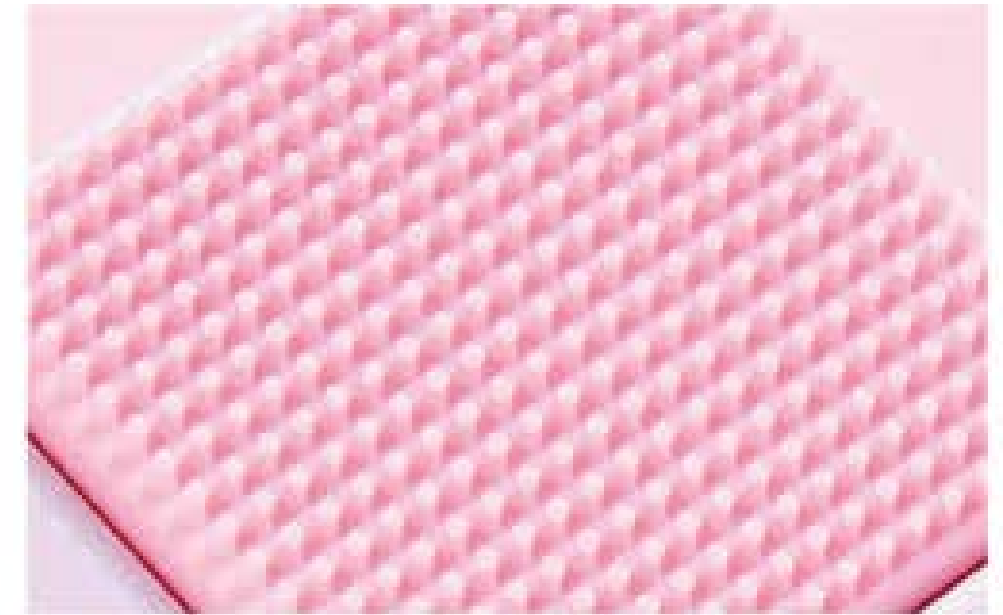

Detachable Design for Easy Cleaning, Especially Around the Nose.

Comfortable Grip with Skin-Hugging Curved Brush.

Portable Which Easy For Travel.

#Silicone Cleansing Brush

- ✔ Detachable Silicone Cleansing brush
- ✔ Rounded brush head design is more fit to the face
- ✔ Easy to clean the skin around the sides of the nose with a small round head

SkU No.: 0202210610
Size: 6*6cm
Material: Silicone

#2 In 1 Facial Cleaning Brush

✔ Soft Bristles
Flexible and elastic, easy to foam, and massages the skin comfortably

✔ Massage Silicone
Massage the brush head to promote blood circulation to the head