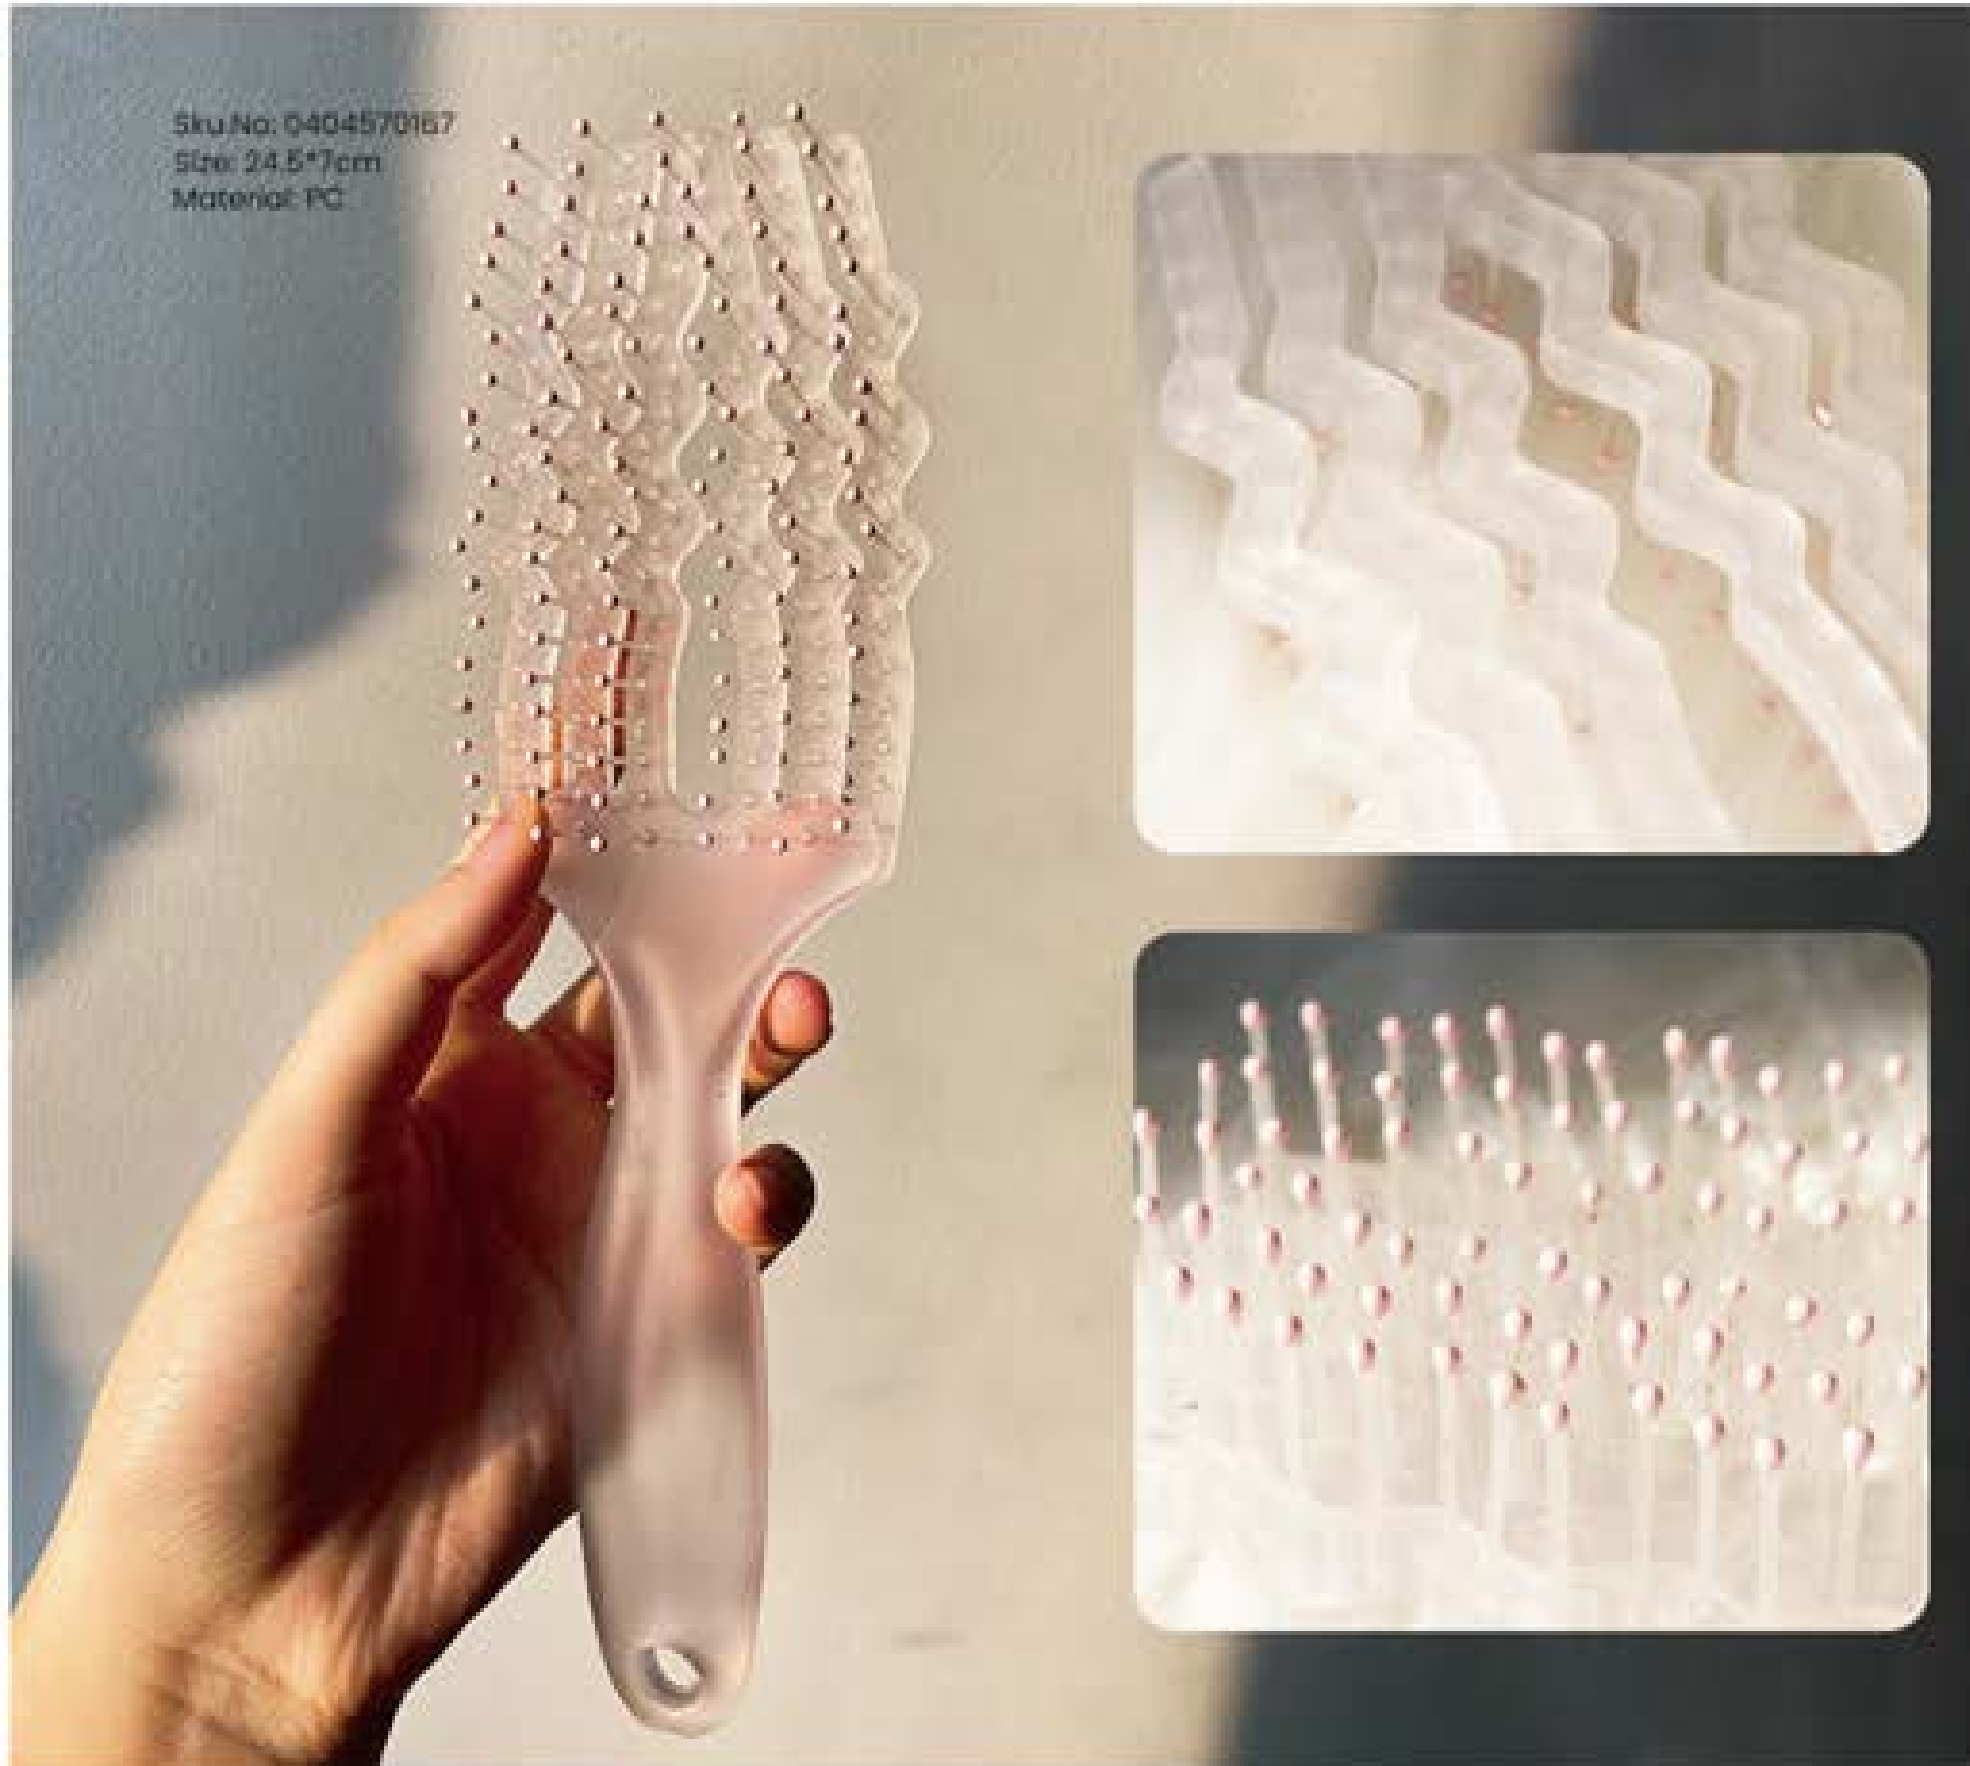

SKU.NO.:0404540037
Size: 25*68cm
Material: polyester

SKU.NO.:0404540038
Size: 25*68cm
Material: polyester

SKU.NO.:0404540035
Size: 65*25cm
Material: polyester

HAIR CARE

Versatile Styling Brush

High Crown Fluffy Hairbrush

Vented Brush

Ideal for both wet and dry hair.

Quick Volumizing Design:

Achieve instant volume with ease. The brush features a combination of long and short bristles with high density, effectively distributing natural oils throughout your hair for a healthy, glossy finish.

Vented Brush

Vented Brush

Sku No: 0404570167
Size: 24.5*7cm
Material: PC

- **Versatile:**

For smooth, soft hair, wet or dry.

- **Volumizing Design:**

Large hollow shape boosts volume and lift, ideal for fine hair.

Voluminous styling

Detangle wet hair without causing knots

Before

After

Sleek hair

Eco-Friendly Vented Brush

Vented Brush

Straight hair