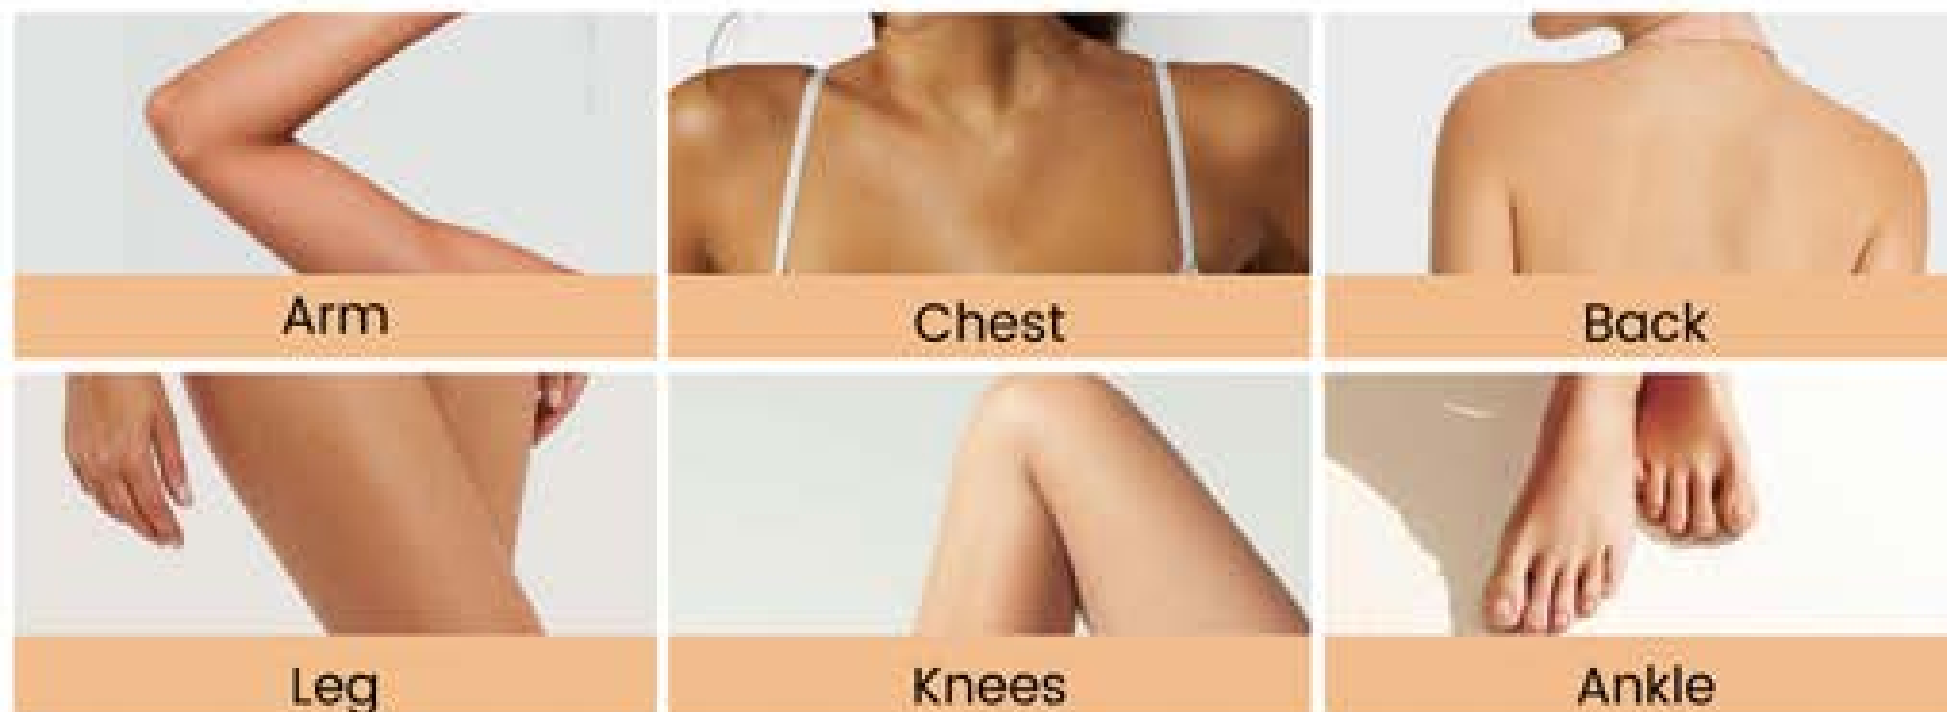

Size: 145*50mm

NATURAL HAIR REMOVER

Material: Bamboo + Nano glass

Salon Results
No Shaving & Waxing

Pain Free

Reusable
Washable

Easy Hair Removal
Slow Hair Regrowth

Gently Exfoliates
Dry Skin

Sustainable

No Cruelty
to Animals

Nano Glass Tech
Built to Long Lasting

Travel Friendly

SKIN SAFE DESIGN FOR ANY SKIN TYPE

Suitable for Multi Body Parts

Not Suggested on Face, Armpits and Sensitive Skin

CRYSTAL HAIR REMOVER

PEEL, WIPE AND GO!

HAIR REMOVAL WAX

- Hair Free for up to 28 Days
- Instantly Smooth Skin

99.8%
natural

100%
Vegan

Comfort Complex with
Body-Hugging Tech

24-Hour Post-Wax
Hydration

SKU NO: 5454050017
Material: Non-woven fabric + wax
Size: 100*50mm