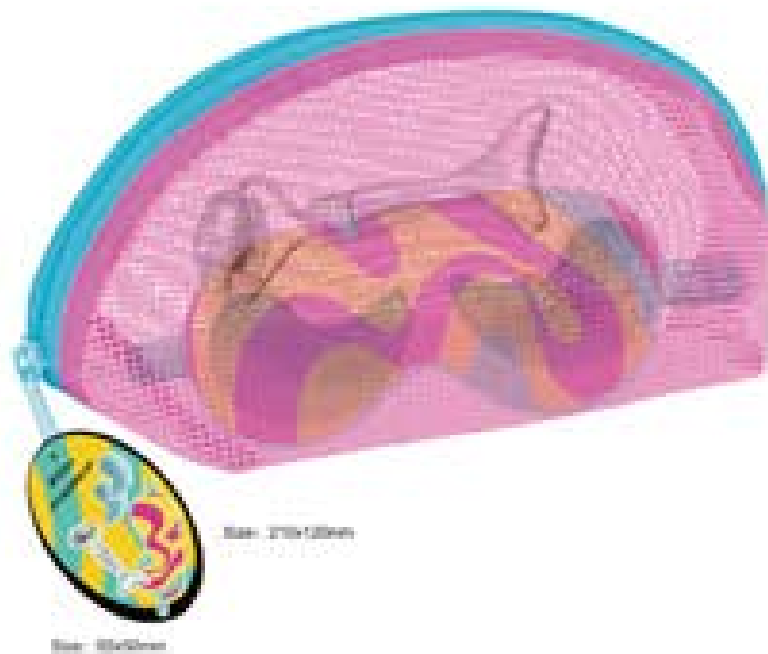

Bag + Paper Card
Size: 220 x 140 x 60mm

Eye mask
Size: 160 x 60mm

Soft Stuffing Scrunchies x 2
Size: 140 x 140mm

Relaxing Sleeping Set

Luxury Refresh Set

Body Care Set

PAPER WINDOW BOX + BUBBLER + PAPER CARD
Size: 200x205x170mm

Facial Cleansing & Relaxing Set

Size: 270x120mm

Eye Relaxing Set

Silicone Facial Brush
Size: 80x55mm

Silicone Facial Brush
Size: 80x50x22mm

Massage
Size: 145x27mm

Paper Card
Size: 92 x 110mm

Tin Box + Vac Tray
Size: 90 x 85 x 15mm

Eye Roller
Size: 8 X 77mm

Silicone Under Eye Patch x 2
Size: 25 X 7mm

Reusable Under Eye Patch Kit

Eye Roller
Size: 45x77 mm

Eye Mask
Size: 100x50mm

Eye Mask
Size: 200x100mm

Tag
Size: 90 x 60mm

Bag
Size: 150 x 120 x 80mm