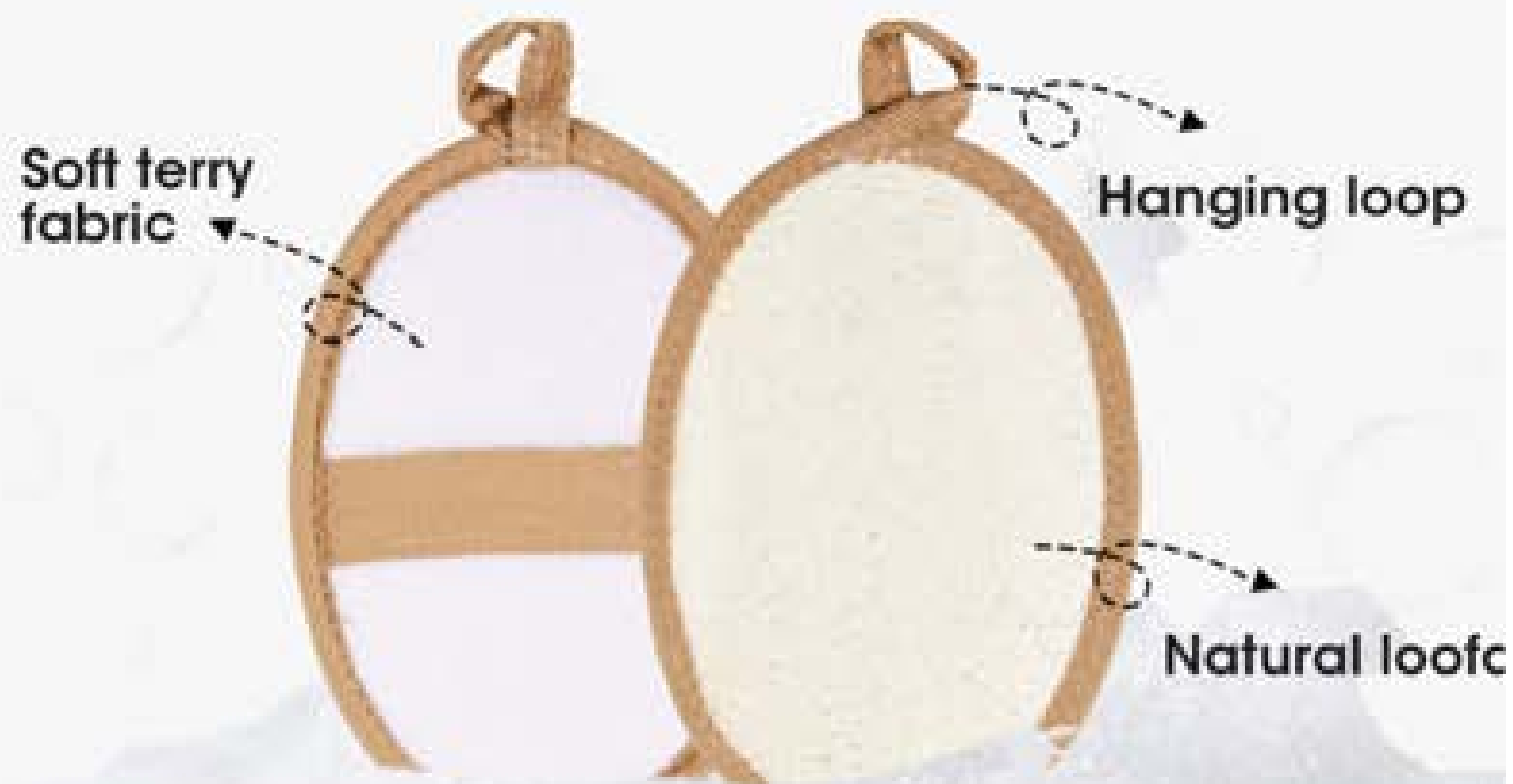

Bath Glove

SKU.NO: 0303420047
SIZE: 10cm
MATERIAL: PP+Polyester+Loofah

Bath Loofah Pad

SKU.NO: 0303420051
SIZE: 10cm
MATERIAL: Bamboo Fiber+Loofah

3

ROUGH TEXTURE

-Plain Loofah (without mesh on top)

Suitable for rough-skin type to apply a deep exfoliation