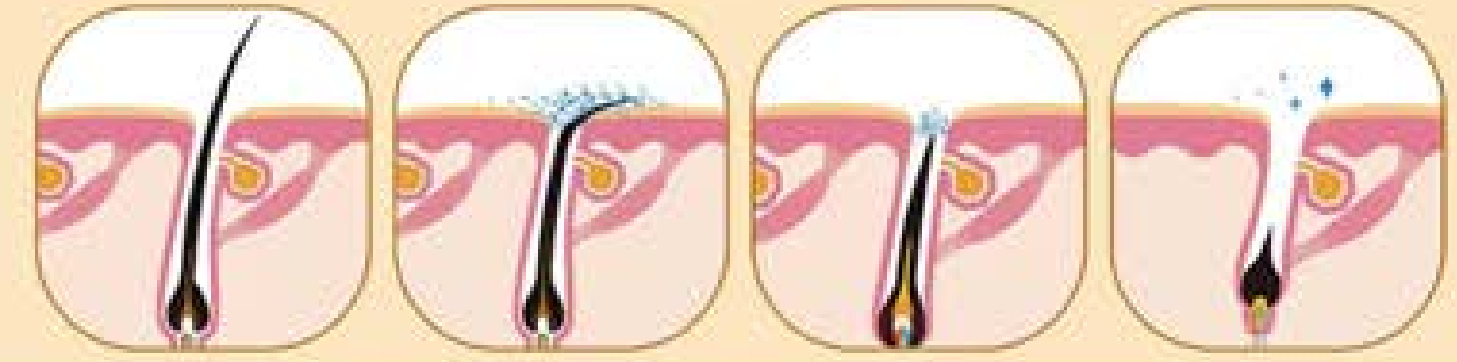

Suitable for Multi Body Parts

Not Suggested on Face, Armpits and Sensitive Skin

CRYSTAL HAIR REMOVER

By breaking down hair particles to slow down hair growth

MORE OPTION:

SKU.NO.: 0606760158
Material: ABS+Nano glass
Size: 10.3*6.3cm

SKU.NO.: 0101010108
Material: ABS+ Nano glass
Size: 54*26mm

SKU.NO.: 0202400235
Material: ABS+ Nano glass
Size: 95*30*65mm

SKU.NO.: 0202400231
Material: ABS+Nano glass
Size: 55*25mm

SKU.NO.: 0202400229
Material: ABS+ Nano glass
Size: 63*115mm

SKU.NO.: 0101010108
Material: Plastic+ Nano glass
Size: 105*78*30mm

SKU.NO.: 0101010116
Material: Plastic+ Nano glass
Size: 30*60mm