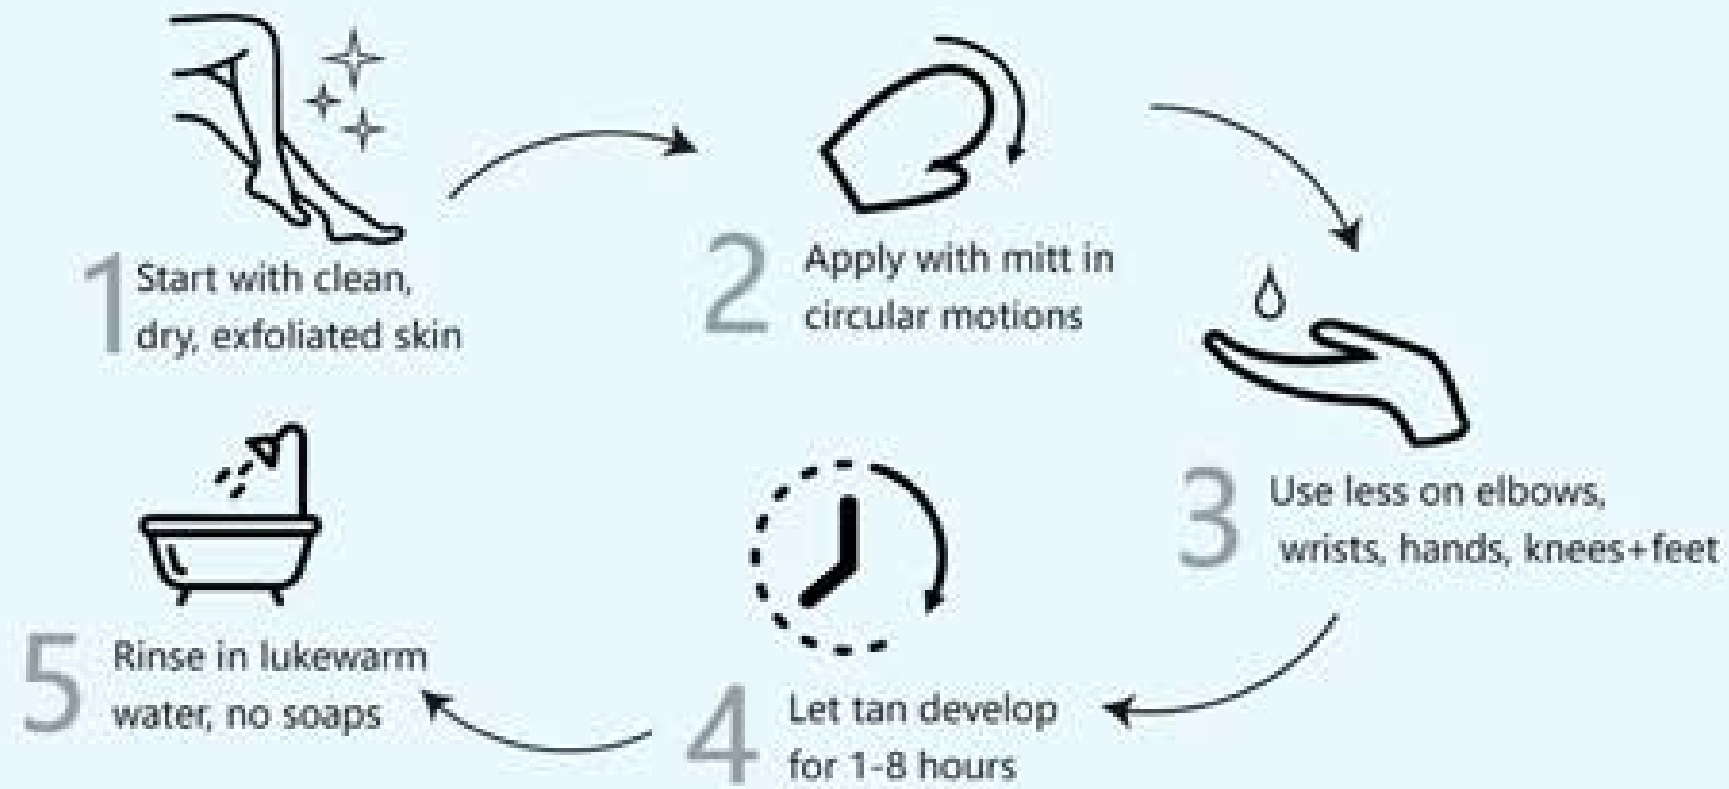

Package reference

- Self Tanning Mousse

- Self Tanning Lotion

HOW TO USE

SELF TANNING AT HOME

BEFORE

4 HOURS

8 HOURS