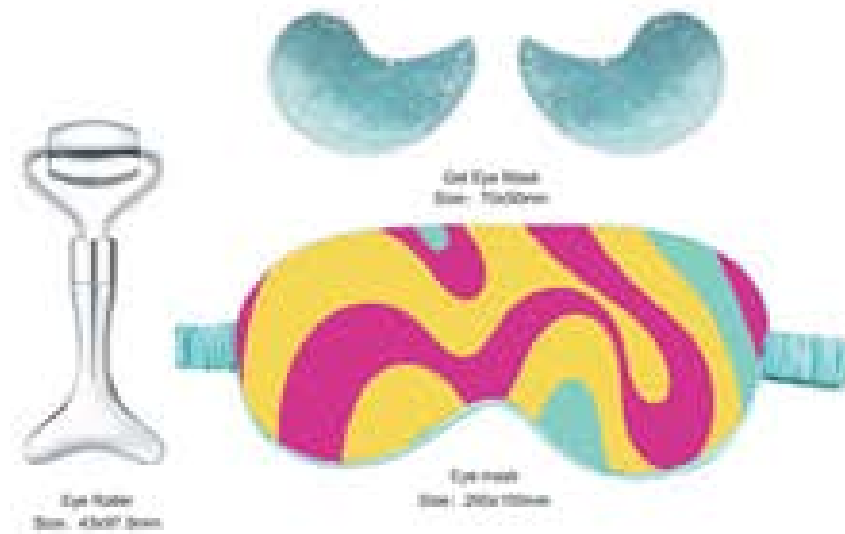

Facial Cleansing & Relaxing Set

Size: 270x120mm

Eye Relaxing Set

Silicone Facial Brush
Size: 80x55mm

Silicone Facial Brush
Size: 80x50x22mm

Massage
Size: 145x27mm

Paper Card
Size: 92 x 110mm

Tin Box + Vac Tray
Size: 90 x 85 x 15mm

Eye Roller
Size: 8 X 77mm

Silicone Under Eye Patch x 2
Size: 25 X 7mm

Reusable Under Eye Patch Kit

Eye Roller
Size: 45x77 mm

Eye Mask
Size: 100x50mm

Eye Mask
Size: 200x100mm

Tag
Size: 90 x 60mm

Bag
Size: 150 x 120 x 80mm