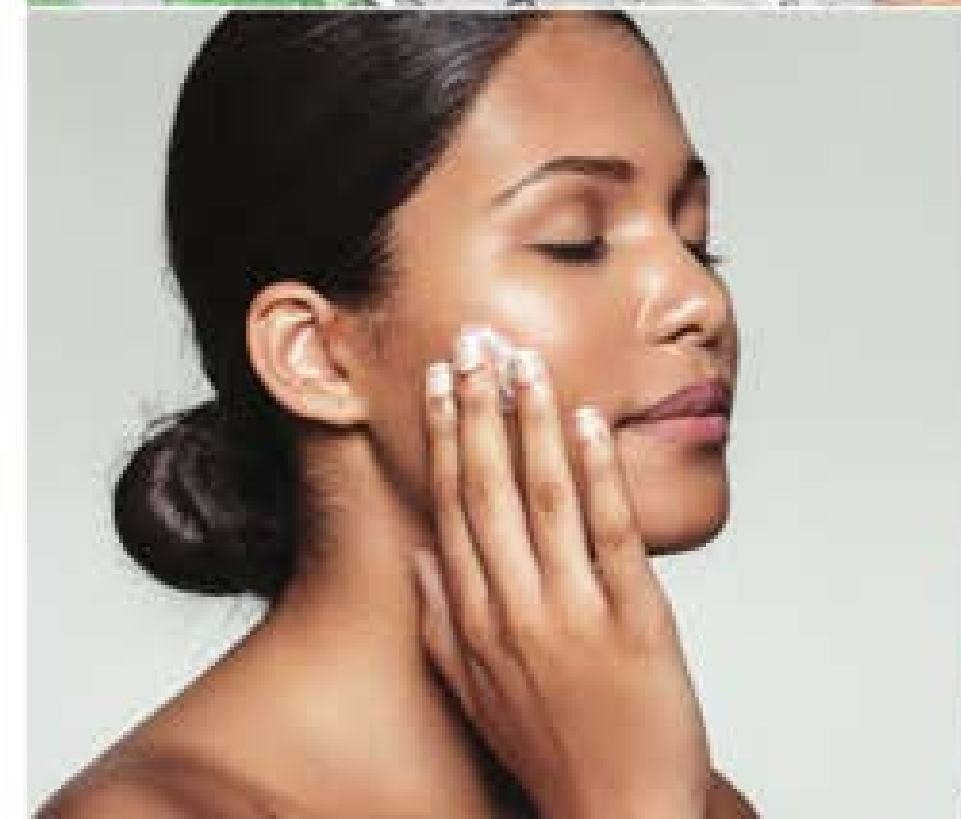

**FOR THE SKIN THAT'S
VISIBLY HAIR-FREE,
HAPPILY MOISTURIZED**

POST WAXING EMULSION

- ✓ Non-greasy formula
- ✓ Combats bumps, irritation, and ingrown hair
- ✓ Safe for sensitive skin
- ✓ Perfect for face, underarms, bikini, legs, and arms
- ✓ Removes wax residue

A rich skin-moisturizing lotion that's specially developed as an after-wax treatment. It is a non-greasy formula that's enriched with natural emollients that soothe and condition the skin to protect it from redness and irritation.

Simply apply this lotion immediately on the affected area after waxing to restore the skin's moisture.

SKU.NO.: 5454050016
Size: 60ml