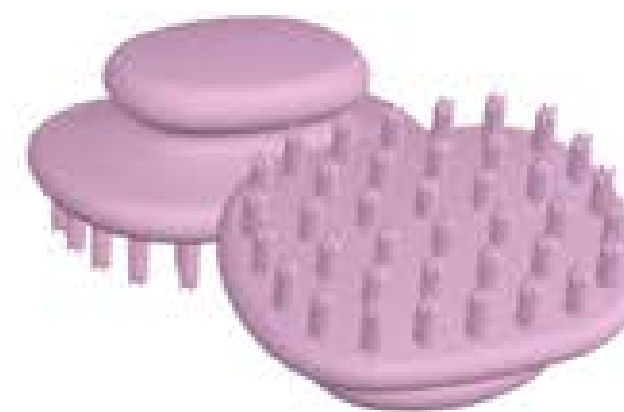

SKU NO.: 0404520002

Size: 8.4*6.8*4.3cm
Material: 100% silicone