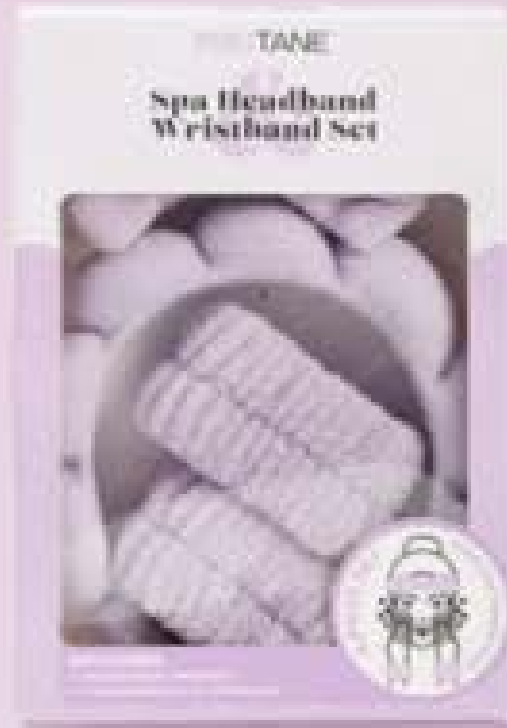

Gift Set

Spa Headband Wristband Set
SKU.NO: 0404570766
Material: Polyester