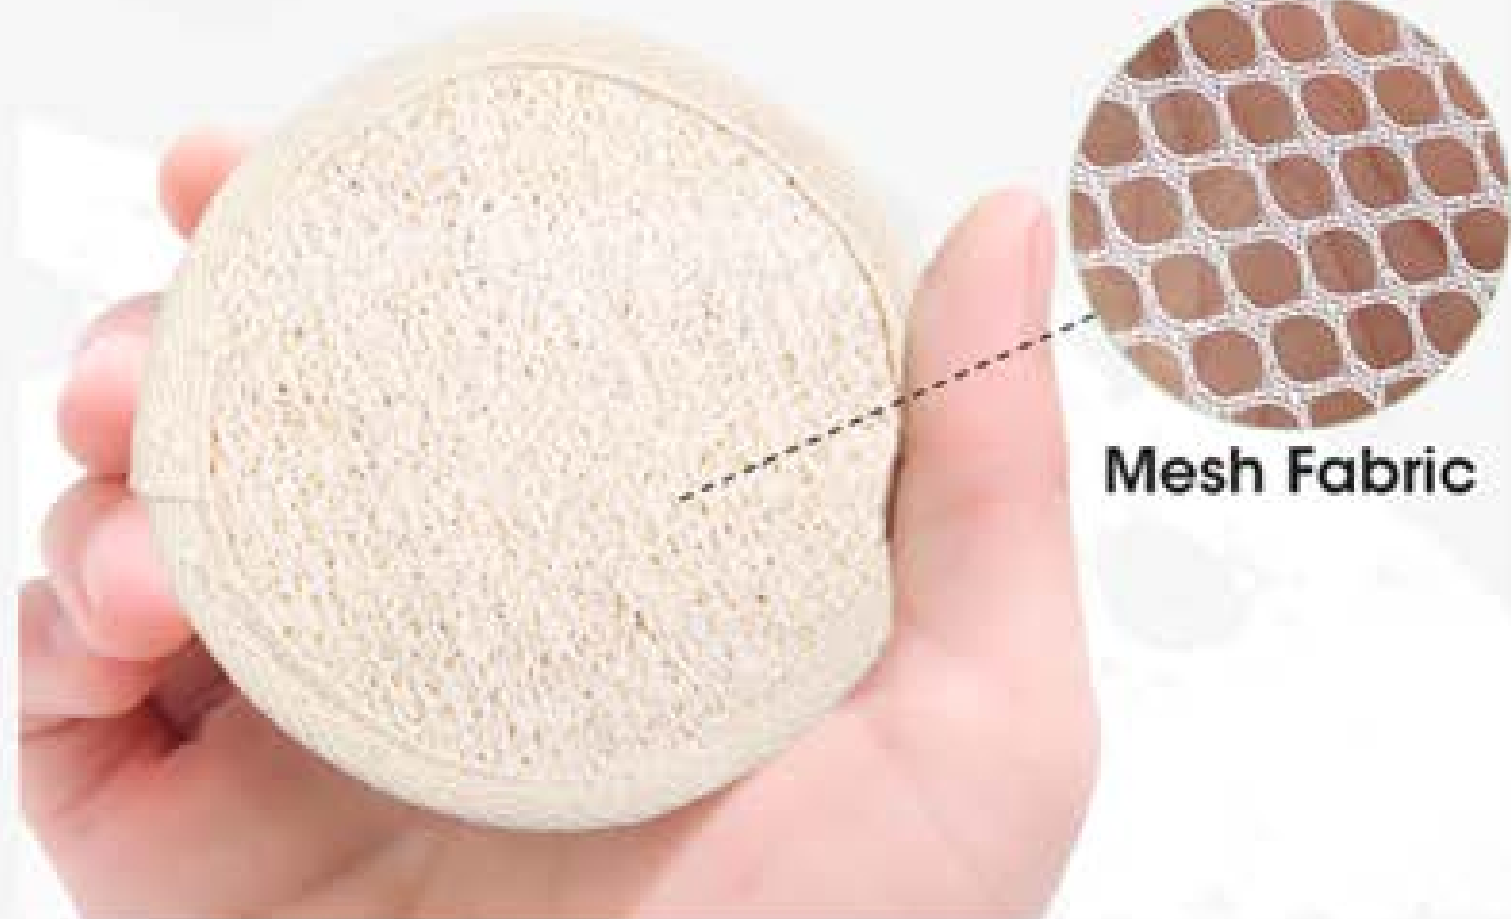

-Loofah with Mesh Covered
Idea for neutral skins

Diverse

A perfect size that fits a variety hands

Natural plants

Natural loofah invigorates skins

Gentle exfoliation

Deep cleans the skin, removes acne and blackheads and keeps skin healthy

Grid design

Mesh layer reduces irritation on the loofah side

Back Scrubber

SKU.NO: 0303420049
SIZE: 72*8.5cm
MATERIAL: PP+Polyester

Bath Glove

SKU.NO: 0404550017
SIZE: 20*14.5cm
MATERIAL: Cotton+Loofah+Polyester