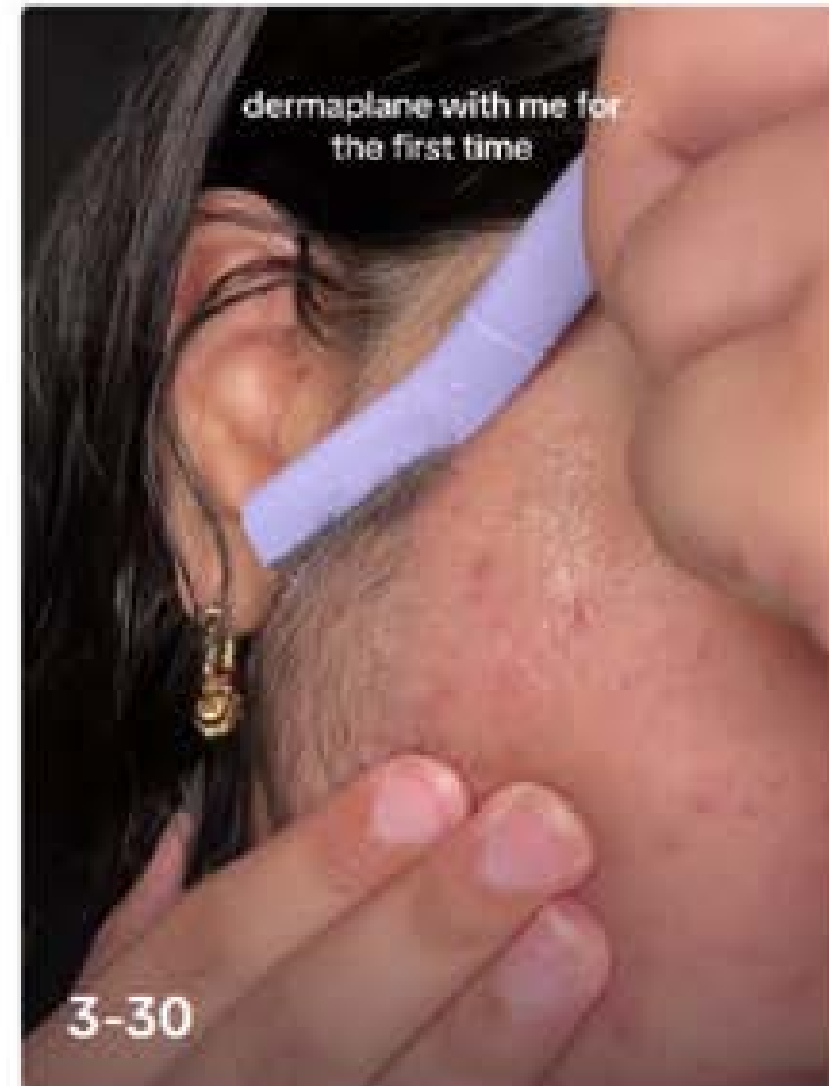

#Japanese brand KAI

developed a Paper Razor, said to cut down plastic use by 98%.

HairRemoval –Facial Razor

#dermaplaning #smoothskin #femalefacialhair

Dermaplane with me and FAQ's #dermaplaning...

 meagancar... ▶ 18M

my skin feels so smooth and clean now ☑️ #fyp #viral...

 grwhibah ▶ 3.4M

from beard to BAWLD 🤔 that cotton round tho 🤢...

 linet.chege ▶ 7.9M

My fave beauty secret for glowy skin ✨ ...

 danicolexx ▶ 7M

FACIAL RAZOR

Gently exfoliate dull, dead skin.

Sized to remove peach fuzz in large areas on cheeks and forehead.

Dermaplaning Benefits

Smoother skin

Better absorption

Brighter skin

Hair removal

Fuss Free+Fuzz Free