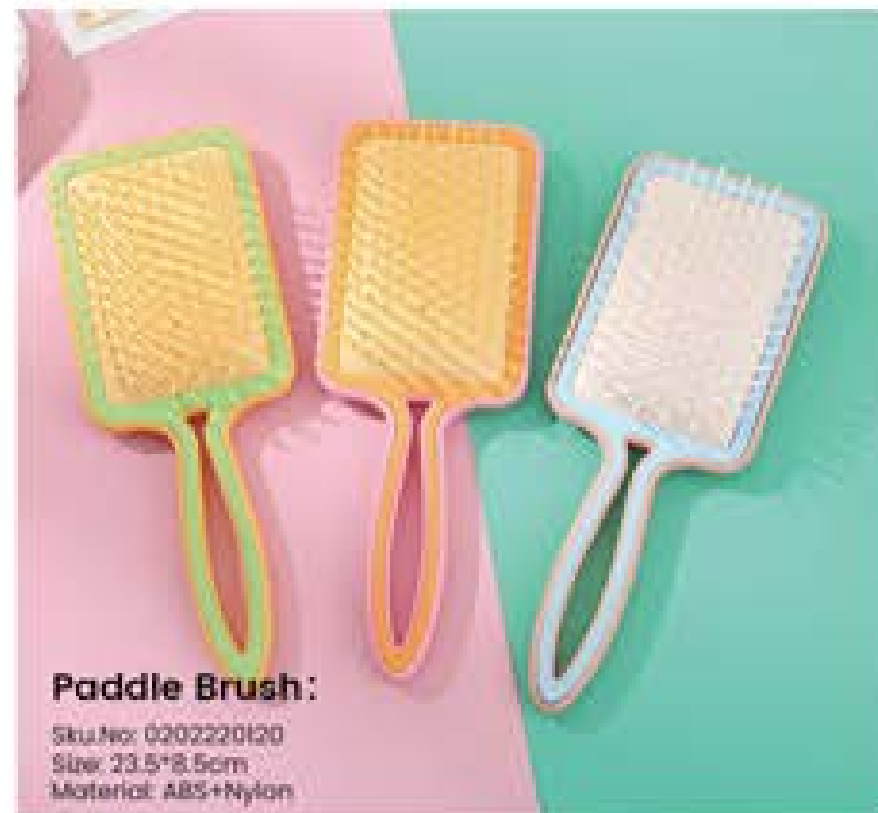

Features a rebound air cushion for a gentle, effective brushing experience.

✔ Stylish Design Options:

Available in striking color-blocked designs, including a large paddle brush and an oval brush with a unique hollowed-out pattern.

✔ Portable Convenience:

Comes in a compact, portable version, ideal for on-the-go touch-ups.

Sku.No: 0404520009
Size: 16*8*4.5cm
Material: ABS+Rubber

More Options

Paddle Brush

Colorful Large Paddle Brush:
Sku No: 0202220145
Size: 23.8*8cm
Material: ABS+Nylon

Versatile Styling Brush

Sku.No: 0202220176
Size: 13*6.3cm/13*5.8cm/13*5.4cm
Material: TPEE+ABS+Aluminum+Nylon

Instant Volume:

High-density bristles quickly add volume while evenly distributing natural oils for a shiny finish.

Thermochromic Round Brush

Specialized for Blow-Drying and Curling:

Designed specifically for blow-drying and curling, the aluminum barrel is highly heat-resistant, making it the perfect companion for your hairdryer.