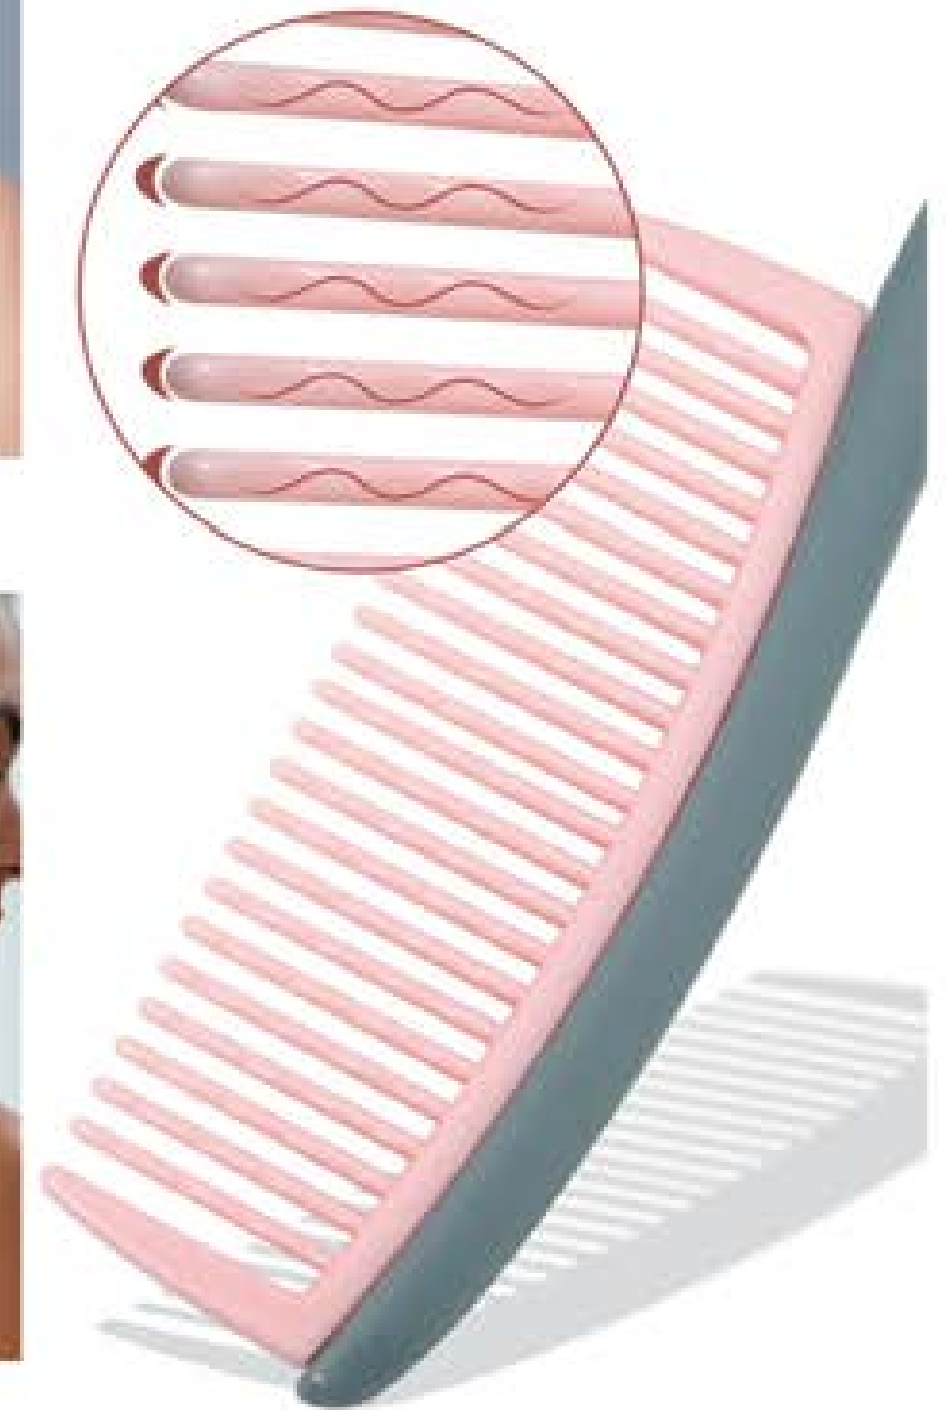

Hair sectioning / Parting hair

Braiding / Updo

Brushing and smoothing hair

Ponytail styling

• U-Shaped Teeth:

3mm spacing ensures smooth, tangle-free brushing from root to tip.

Sku.No: 0202220183
Size: 21*3cm
Material: HIPS

Detangling Brush

Detangling Brush

Curly hair

Straight hair

Thick hair

Wet hair

Wavy Spiral Design:

Effortlessly detangles wet or dry hair for smoother results.

Dual-Use Detangling Brush

Detangling Brush

Sku.No: 0202220182
Size: 22*4.2cm/22*3.9cm
Material: HPS

Dry & Wet Use:

Versatile brush with a densely packed, honeycomb design that easily detangles hair, wet or dry.