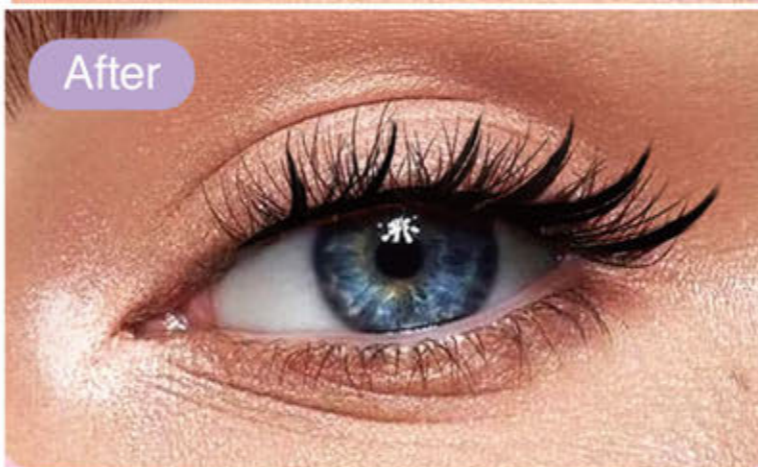

Enchanted Nine Tail Fox Segment Lashes

SKU.NO:020233001964