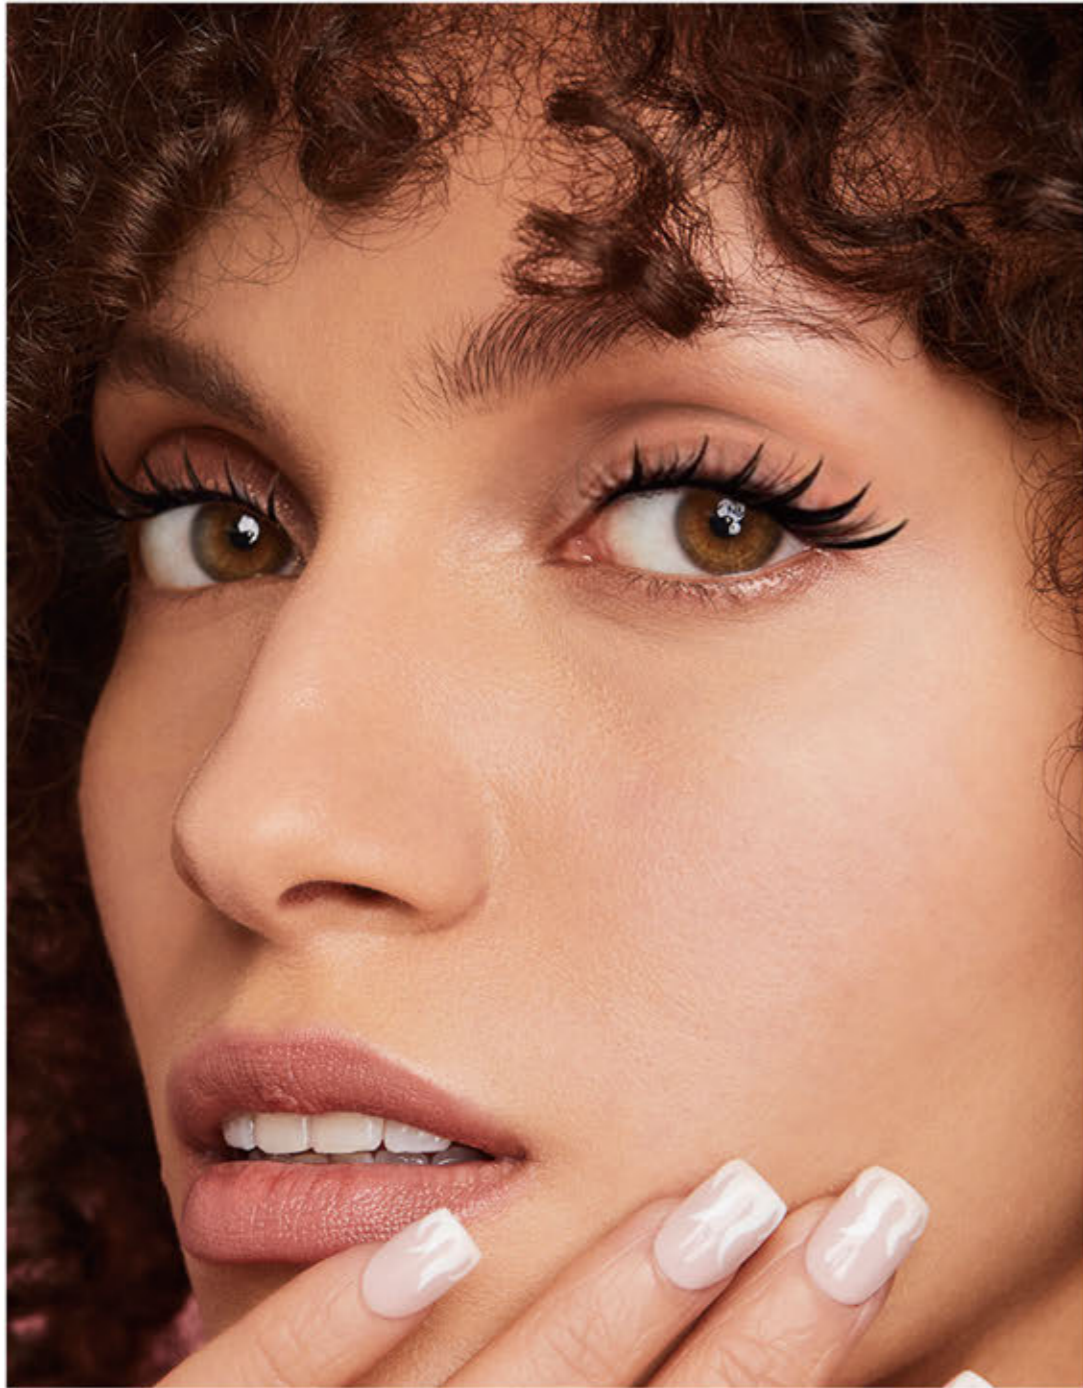

ST
ST FUTURE

NEW
COLLECTIO

Slant FOX

Glam cluster eyelashes

 **Bold Manga Vibes:**
Create expressive, anime-inspired eyes effortlessly.

 **Everyday Natural Glam:**
Ideal for subtle, daily wear with a lifelike finish

 **Red-Hot Best-Seller:**
A favorite among beauty lovers worldwide!

**Extremely
Thin Stalk**

Stable Curls

L For Left Eyes

R For Right Eyes

Foxy Flair Segment Lashes

SKU.NO: 020233001964

L For Left Eyes