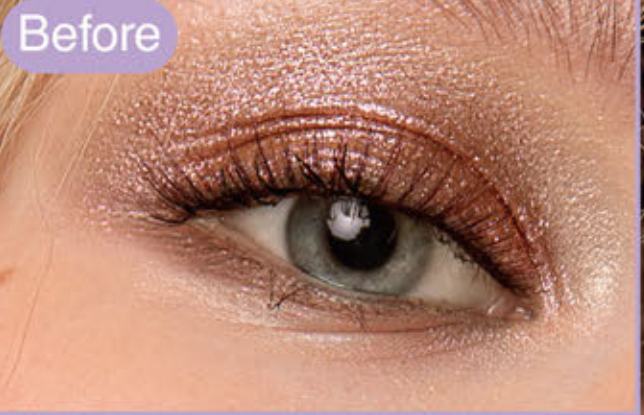

ST
ST FUTURE

NEW
COLLECTIO

Slant FOX

Glam cluster eyelashes

 **Bold Manga Vibes:**
Create expressive, anime-inspired eyes effortlessly.

 **Everyday Natural Glam:**
Ideal for subtle, daily wear with a lifelike finish

 **Red-Hot Best-Seller:**
A favorite among beauty lovers worldwide!

**Extremely
Thin Stalk**

Stable Curls

L For Left Eyes

R For Right Eyes

Foxy Flair Segment Lashes

SKU.NO: 020233001964

L For Left Eyes

R For Right Eyes

Enchanted Nine Tail Fox Segment Lashes

SKU.NO:020233001964

 Autumn Enchantment Fox Lashes

SKU.NO: 020233001975

 Winter Mystique Fox Lashes

SKU.NO: 020233001976

More styles