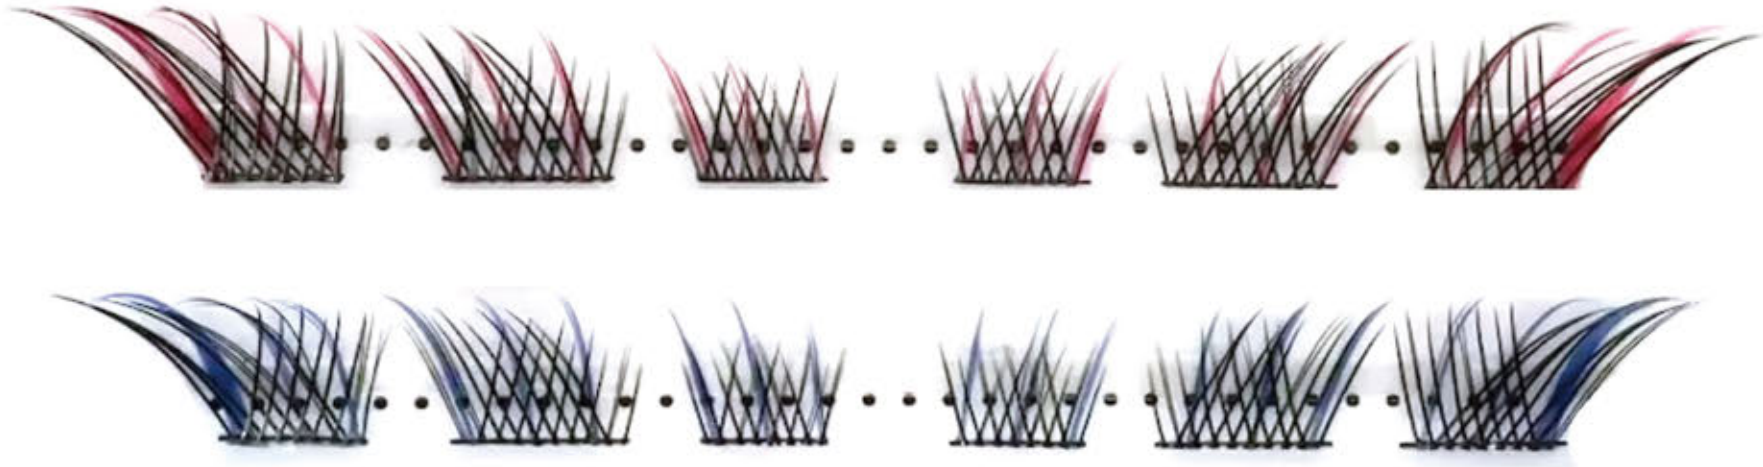

ST
ST FUTURE

NEW
COLLECTIO

Slant FOX

Glam cluster eyelashes

 **Bold Manga Vibes:**
Create expressive, anime-inspired eyes effortlessly.

 **Everyday Natural Glam:**
Ideal for subtle, daily wear with a lifelike finish

 **Red-Hot Best-Seller:**
A favorite among beauty lovers worldwide!

**Extremely
Thin Stalk**

Stable Curls

L For Left Eyes

R For Right Eyes

Foxy Flair Segment Lashes

SKU.NO: 020233001964

L For Left Eyes

R For Right Eyes

Enchanted Nine Tail Fox Segment Lashes

SKU.NO:020233001964

 Autumn Enchantment Fox Lashes

SKU.NO: 020233001975

 Winter Mystique Fox Lashes

SKU.NO: 020233001976

More styles