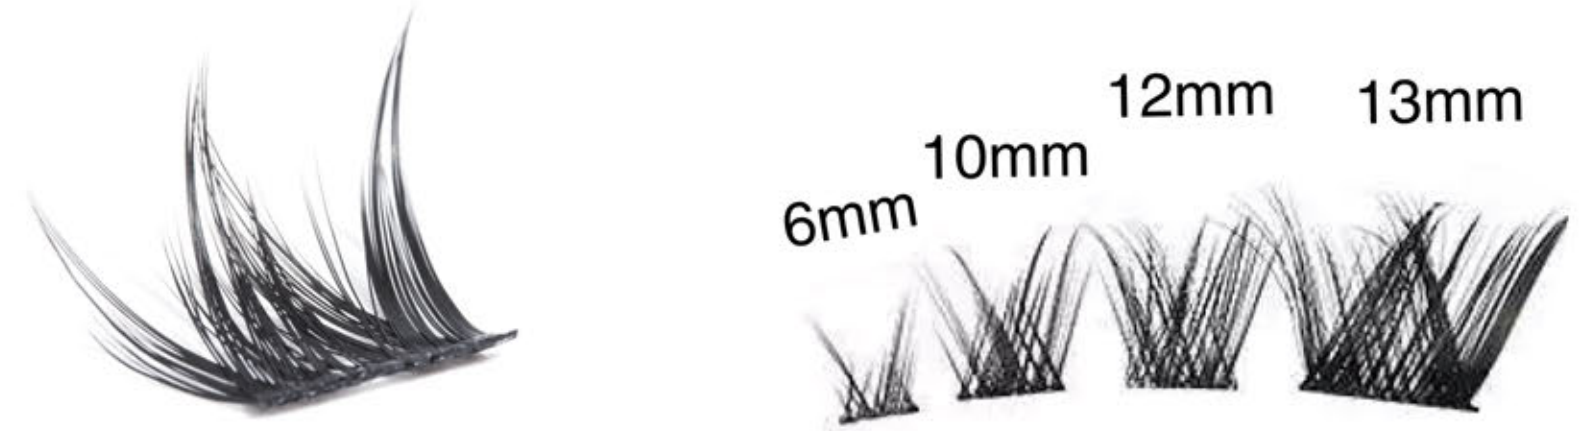

ST
ST FUTURE

NEW
COLLECTIO

Slant FOX

Glam cluster eyelashes

 **Bold Manga Vibes:**
Create expressive, anime-inspired eyes effortlessly.

 **Everyday Natural Glam:**
Ideal for subtle, daily wear with a lifelike finish

 **Red-Hot Best-Seller:**
A favorite among beauty lovers worldwide!

**Extremely
Thin Stalk**

Stable Curls

L For Left Eyes

R For Right Eyes

Foxy Flair Segment Lashes

SKU.NO: 020233001964

L For Left Eyes

R For Right Eyes

Enchanted Nine Tail Fox Segment Lashes

SKU.NO:020233001964

 Autumn Enchantment Fox Lashes

SKU.NO: 020233001975

 Winter Mystique Fox Lashes

SKU.NO: 020233001976

More styles