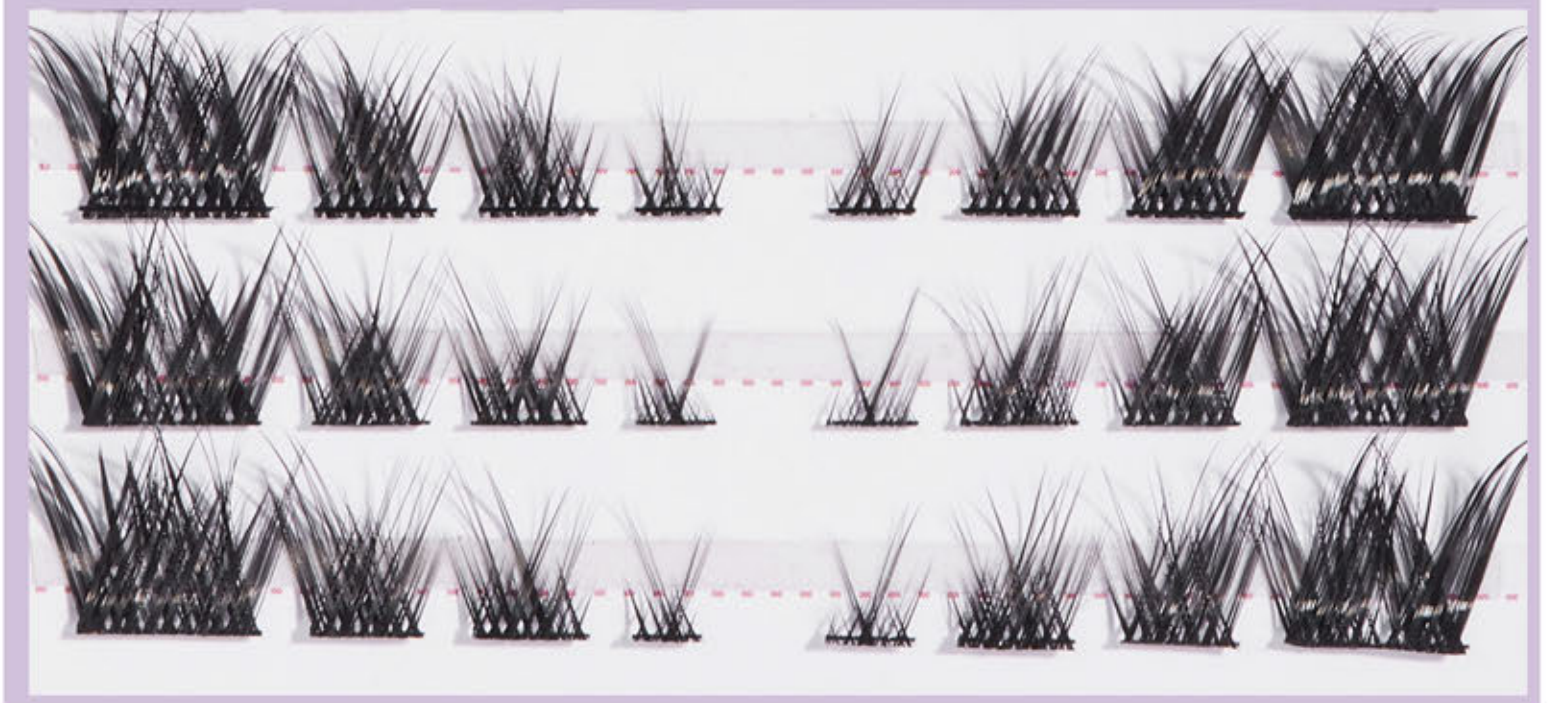

ST
ST FUTURE

NEW
COLLECTIO

Slant FOX

Glam cluster eyelashes

 **Bold Manga Vibes:**
Create expressive, anime-inspired eyes effortlessly.

 **Everyday Natural Glam:**
Ideal for subtle, daily wear with a lifelike finish

 **Red-Hot Best-Seller:**
A favorite among beauty lovers worldwide!

**Extremely
Thin Stalk**

Stable Curls

L For Left Eyes

R For Right Eyes

Foxy Flair Segment Lashes

SKU.NO: 020233001964

L For Left Eyes

R For Right Eyes

Enchanted Nine Tail Fox Segment Lashes

SKU.NO:020233001964

 Autumn Enchantment Fox Lashes

SKU.NO: 020233001975

 Winter Mystique Fox Lashes

SKU.NO: 020233001976

More styles