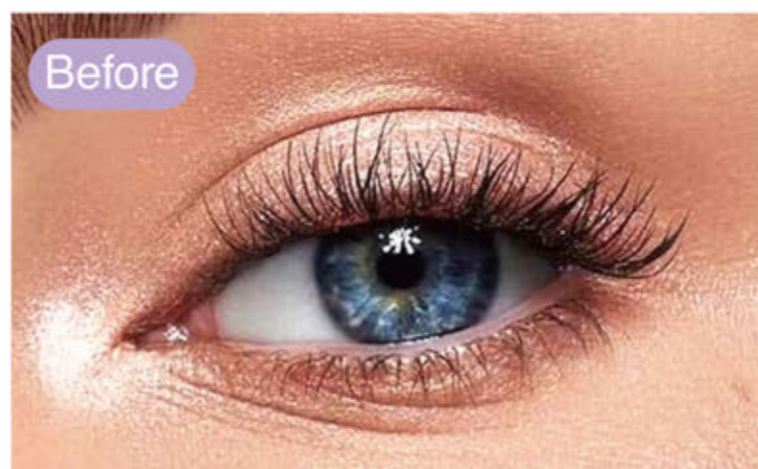

Enchanted Nine Tail Fox Segment Lashes

SKU.NO:020233001964