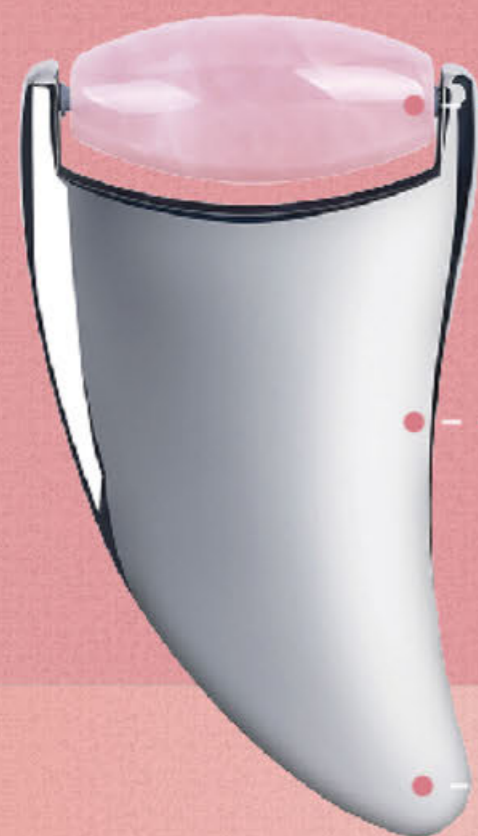

Eye Cream Applicator:
Back side helps with eye cream absorption.

Eye Cream Scoop:
Conveniently scoops out eye cream.

Eye Massaging Tool

SKU.NO.: 606760513

Bowling Pin Shape:

Unique design for versatile use.

Metal facial massage tool

SKU.NO.: 0606760093

Material: zinc alloy

Size: 13*1.2cm

1

Detachable mas-
sage roller, easy to
clean

2

Multi function for
facial, chin and
acupoints massage

Eye massage roller

SKU.NO.: 0606760091

Material: zinc alloy

Size: 9.8*3.4cm,41g

Product features:

Detachable eye massage roller, easy to clean

1

Multifunction for firming skin

2

Portable

3

Facial Roller & Guasha Tool

SKU.NO.: 0606760124

Material: Rose Quartz + Zinc Alloy

Size: 9.5*5cm, 133g

1