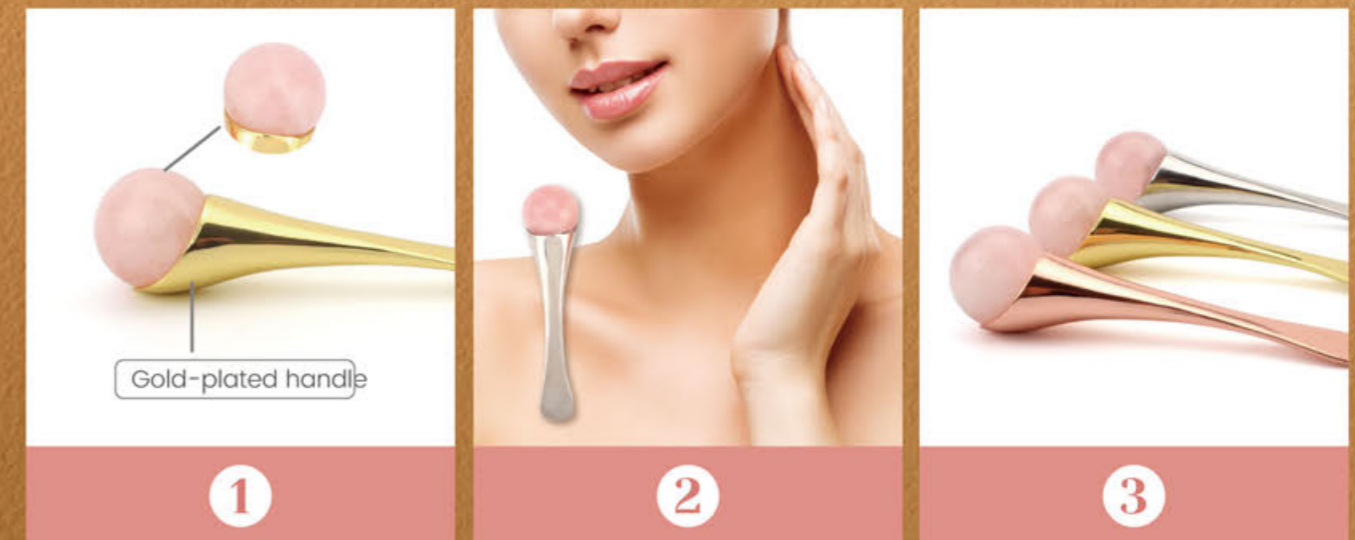

Stainless Steel Gua Sha Tool

SKU.NO.: 0606760077
Material: Stainless Steel
Size: 8.8*3cm

Rose Quartz Eye Massager

SKU.NO.: 0606760082
Material: zinc alloy + jade
Size: 8*2cm,30g

- Luxury design with zinc alloy handle and jade roller
- Natural Jade Stone can help to absorb serum fully

Facial Massager Roller

SKU.NO.1616040025

Precisely angle to caress
every contour of your face

12.5cm*4cm

Portable size

Material: Zinc Alloy+ABS

Durable with quality metal alloy
Comfortable when touching on your skin