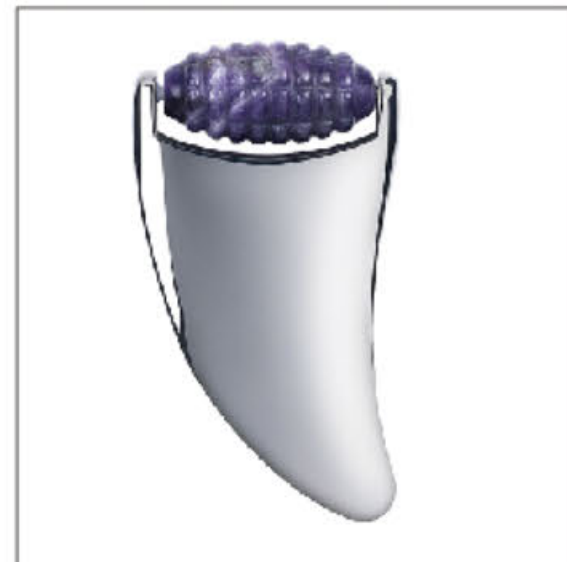

Metal Massager

Eye Massaging Tool

SKU.NO.: 0606760501

Multifunctional Design:
Combines multiple beauty tools in one.

Acupressure Head:
Tip provides precise acupressure point massage

Facial Lifting:
Angled edge designed for facial lifting and contouring.

Eye massage roller

SKU.NO.: 0606760091

Material: zinc alloy

Size: 9.8*3.4cm,41g

Product features:

Detachable eye massage roller, easy to clean

1

Multifunction for firming skin

Xiuyan Stone

Amethyst

Obsidian

Lapis

Rose Quartz

Xiuyan Stone

Amethyst

Obsidian

Brass Guasha

SKU.NO.: 0606760087

Material: Brass

Size: 8.5*5.5cm

Product features:

1

Luxury design with premium brass material

2