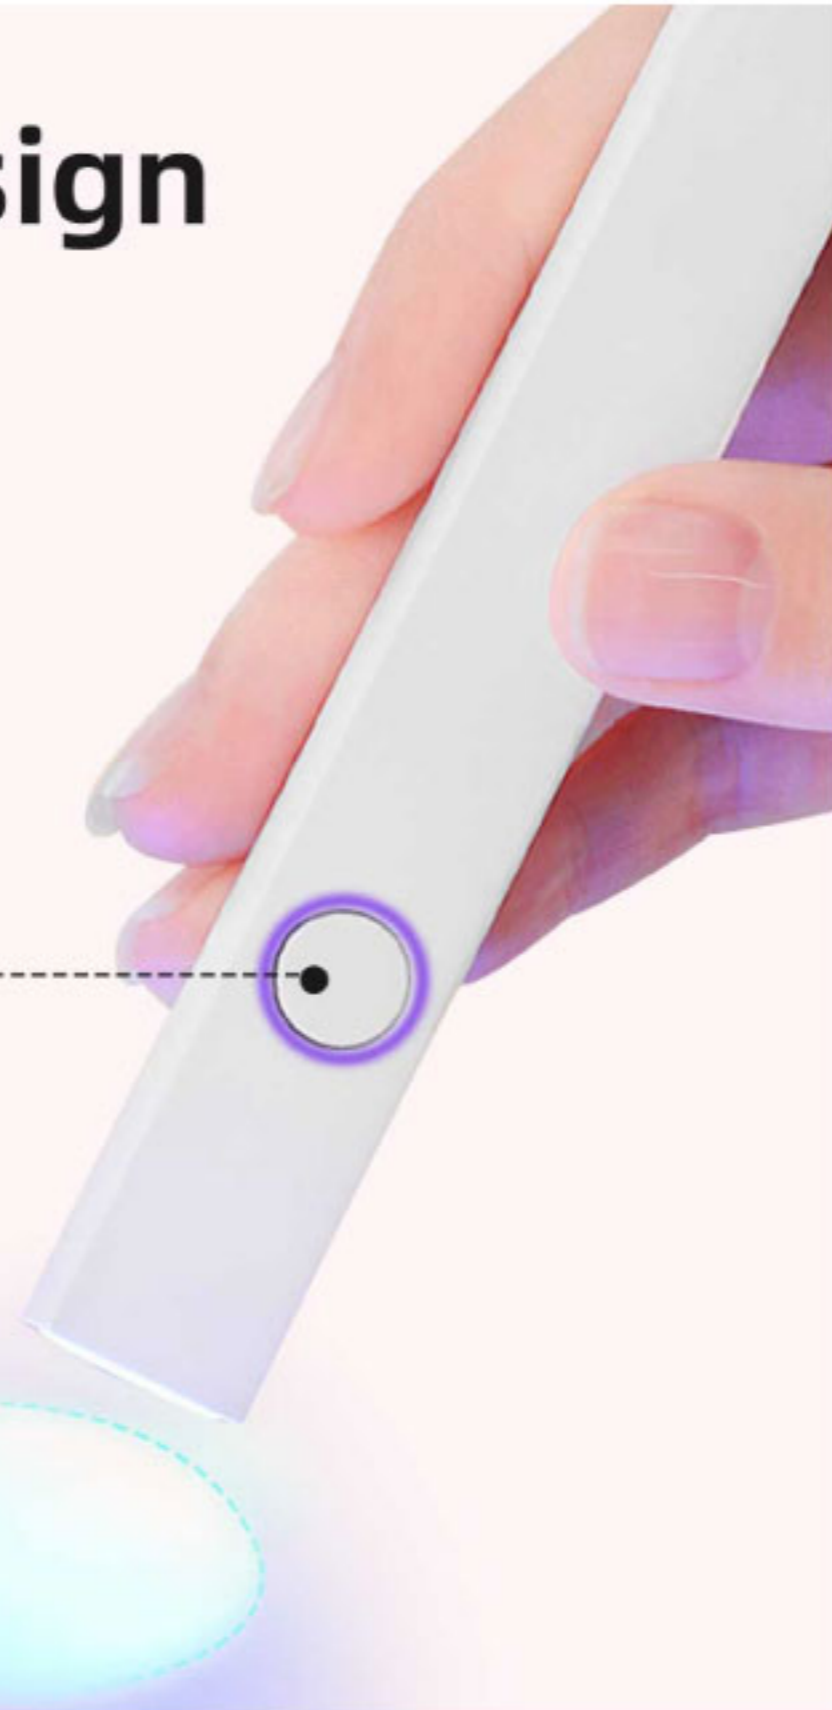

### On/Off

Short Press **20s**

Long Press **60s**

Sku:0101270295

Size: 110.8\*16.38mm

Material: ABS

Portable for travel

Long battery life & Wireless