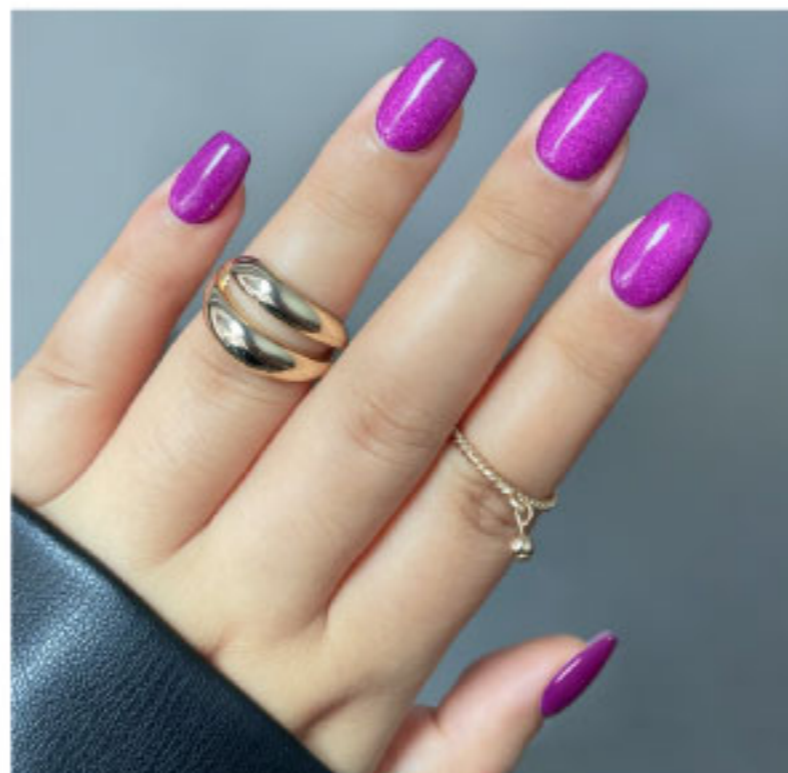

Vertical cateye