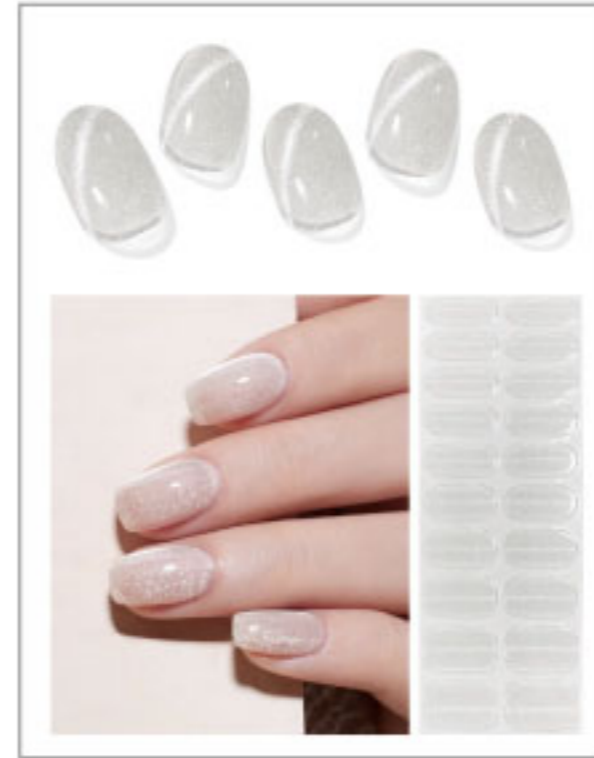

More options