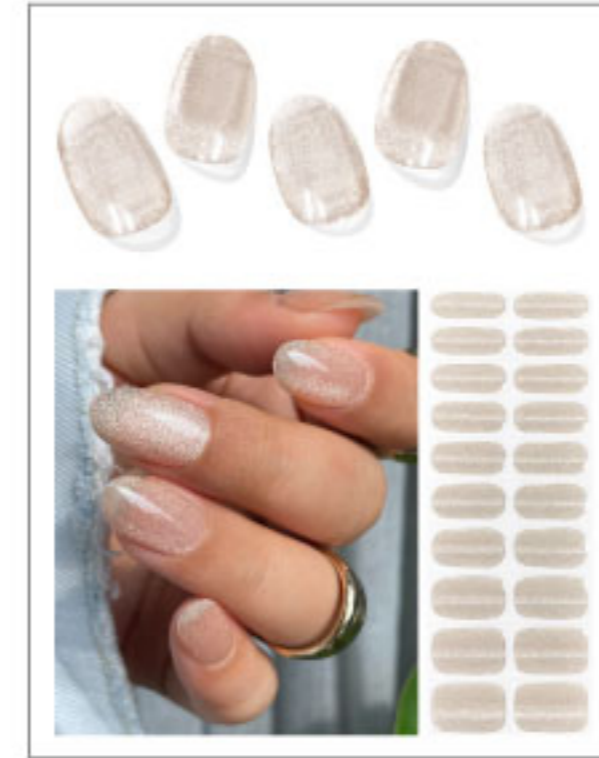

More options