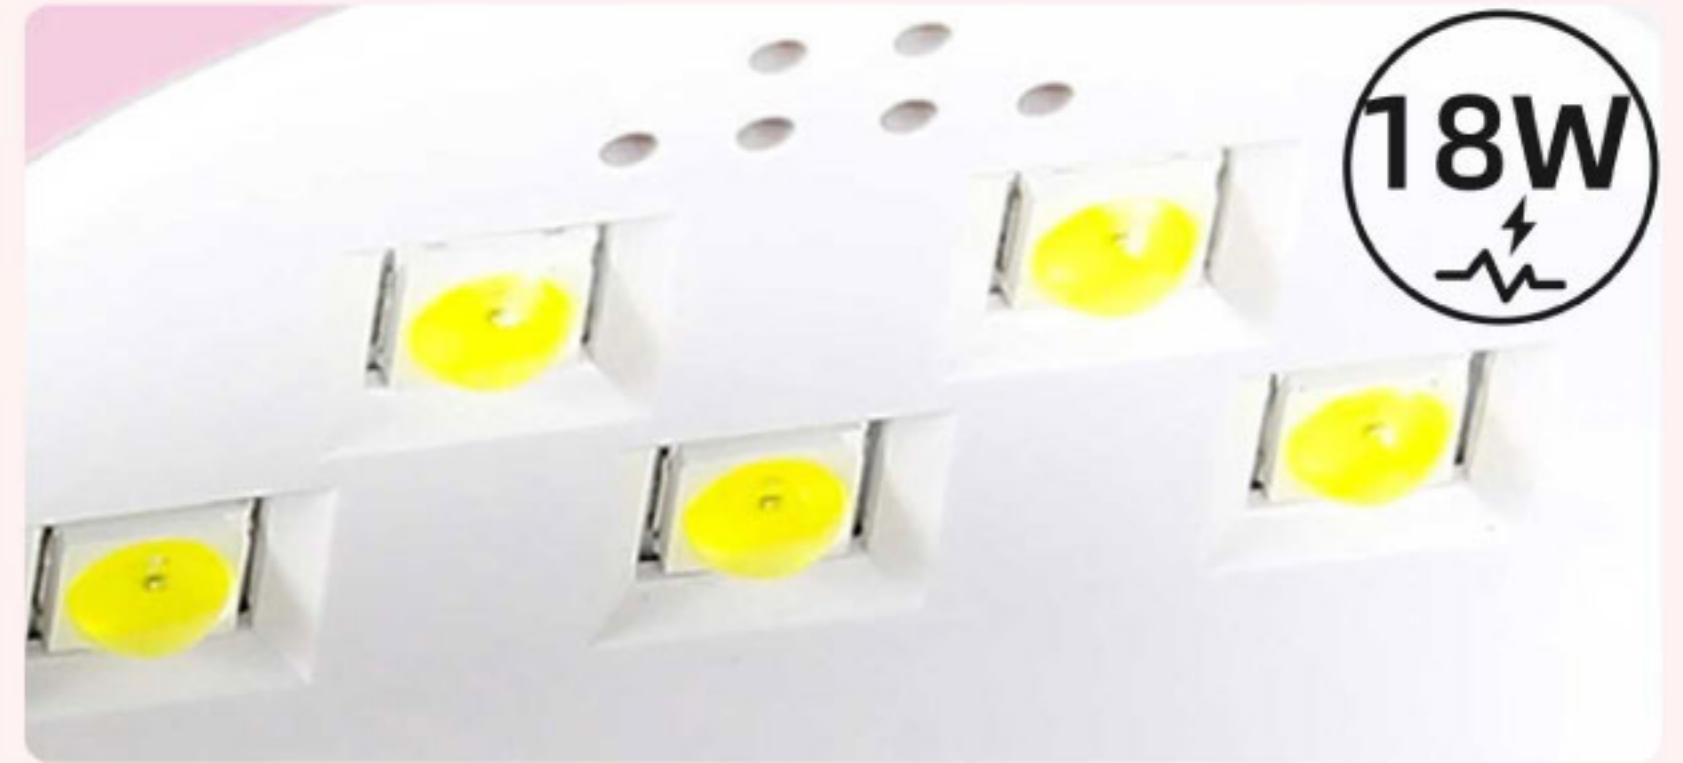

Double light with **5 LED lamp beads** for efficient drying