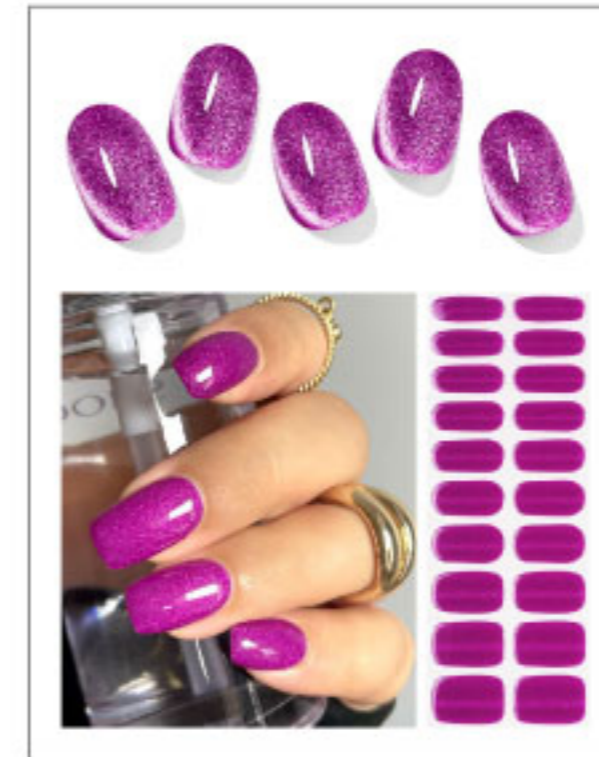

More options